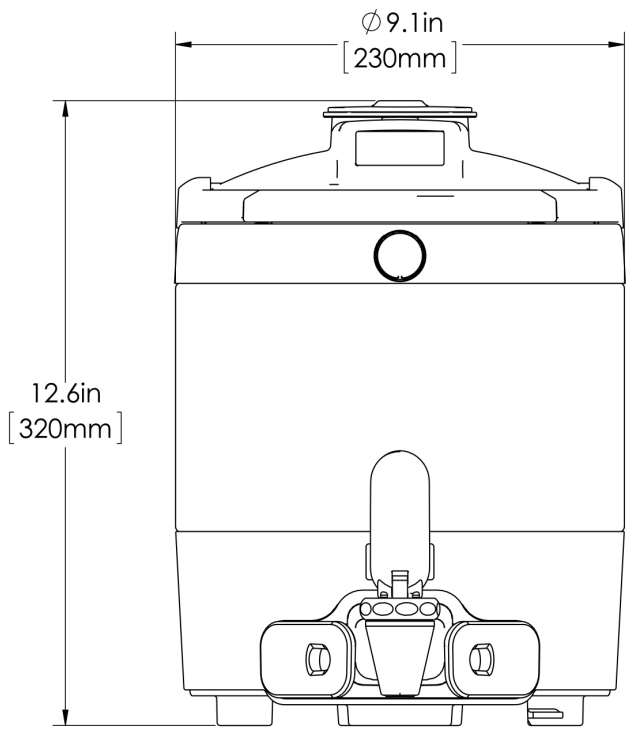

1Gal(3.8L) TF Srvr no Base DSG GEN3

Height: 12.6" Width: 9.1" Depth: 11.9"
(32.0cm) (23.1cm) (30.2cm)

- Digital sight gauge operates on four easily replaceable AAA batteries with an average 1-year lifespan. Display shows low battery symbol when replacement is needed
- Unique lid design allows the display to be forward or rear facing
- Volume indicator displays how much coffee is left inside the server
- Four-hour digital count-up timer
- Vacuum insulated to keep coffee hot for hours
- Brew-through design with flip lid cover
- Soft-grip bail handle for easy transportation
- Sturdy aluminum faucet guard keeps faucet area clean and protected
-
- Fast flow faucet
- Ideal for use with Twin or Single Infusion Series Brewers

Holding Capacity

English	Metric
128 oz.	3.8 L

 **WARNING:**

BUNN® reserves the right to change specifications and product design without notice. Such revisions do not entitle the buyer to corresponding changes, improvements, additions or replacements for previously purchased equipment. For most current specifications and other info visit bunn.com.

Last Updated:
09/21/2023

0.6in
[14mm]

	Unit			Shipping				
	Height	Width	Depth	Height	Width	Depth	Weight	Volume
English	12.6 in.	9.1 in.	11.9 in.	16.6 in.	11.9 in.	15.3 in.	10.150 lbs	1.752 ft ³
Metric	32.0 cm	23.1 cm	30.2 cm	42.2 cm	30.3 cm	38.7 cm	4.604 kgs	0.050 m ³