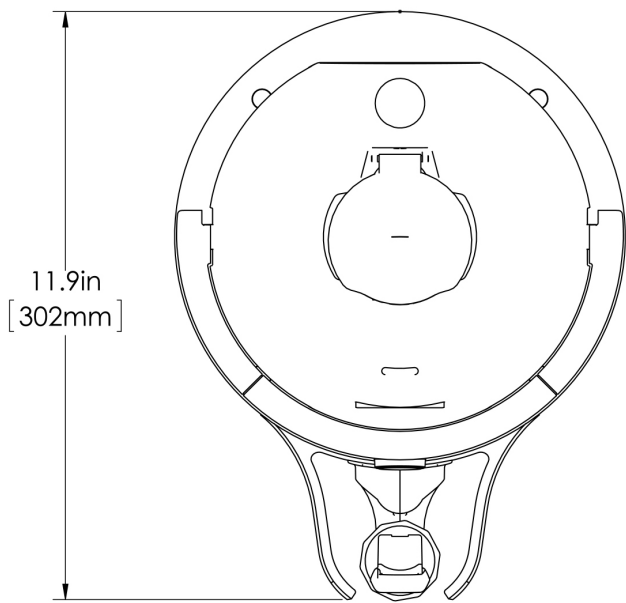

1Gal(3.8L) TF Srvr no Base DSG GEN3

Height: 12.6" Width: 9.1" Depth: 11.9"
(32.0cm) (23.1cm) (30.2cm)

- Digital sight gauge operates on four easily replaceable AAA batteries with an average 1-year lifespan. Display shows low battery symbol when replacement is needed
- Unique lid design allows the display to be forward or rear facing
- Volume indicator displays how much coffee is left inside the server
- Four-hour digital count-up timer
- Vacuum insulated to keep coffee hot for hours
- Brew-through design with flip lid cover
- Soft-grip bail handle for easy transportation
- Sturdy aluminum faucet guard keeps faucet area clean and protected
-
- Fast flow faucet
- Ideal for use with Twin or Single Infusion Series Brewers

Holding Capacity

English	Metric
128 oz.	3.8 L

 **WARNING:**

BUNN® reserves the right to change specifications and product design without notice. Such revisions do not entitle the buyer to corresponding changes, improvements, additions or replacements for previously purchased equipment. For most current specifications and other info visit bunn.com.

Last Updated:
09/21/2023

0.6in
[14mm]

	Unit			Shipping				
	Height	Width	Depth	Height	Width	Depth	Weight	Volume
English	12.6 in.	9.1 in.	11.9 in.	16.6 in.	11.9 in.	15.3 in.	10.150 lbs	1.752 ft ³
Metric	32.0 cm	23.1 cm	30.2 cm	42.2 cm	30.3 cm	38.7 cm	4.604 kgs	0.050 m ³