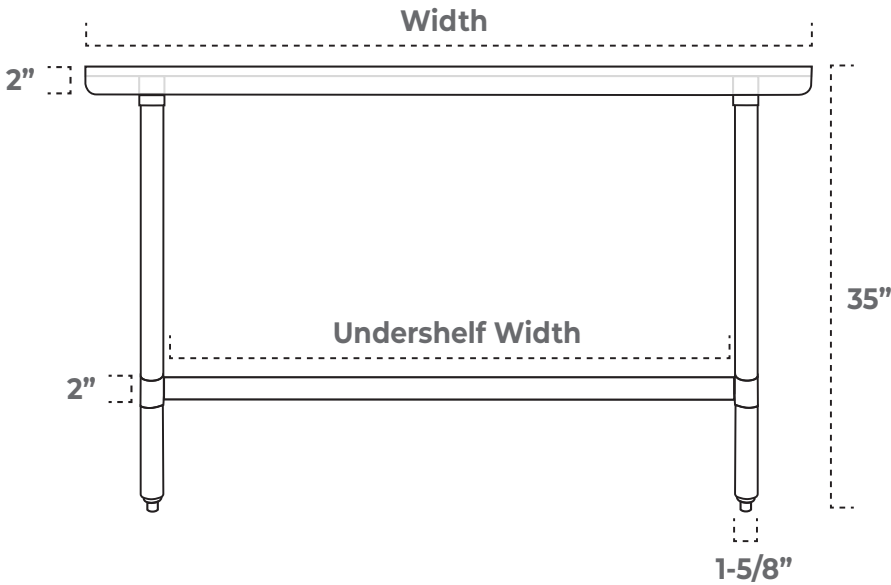

UNIT VIEW

Front View