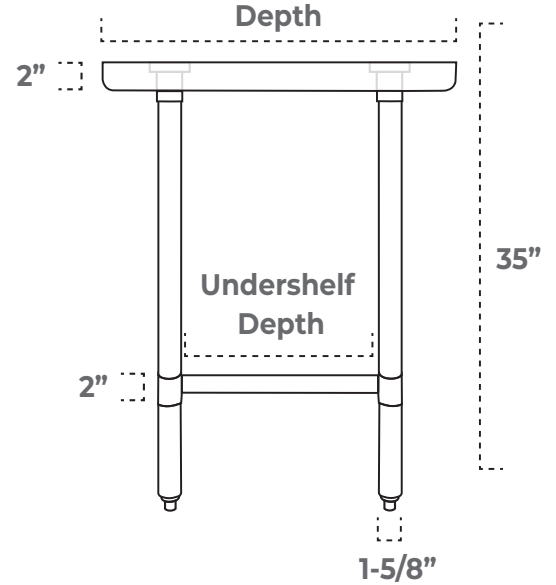

UNIT VIEW

Side View

Intended For Commercial Use Only. Empura assumes no liability for component failure, factory defects or any other damages for units installed in non-commercial foodservice or residential applications.

Attention CA Residents: This product can expose you to chemicals including lead, which are known to the State of California to cause cancer, birth defects, or other reproductive harm. For more information, go to www.p65warnings.ca.gov.