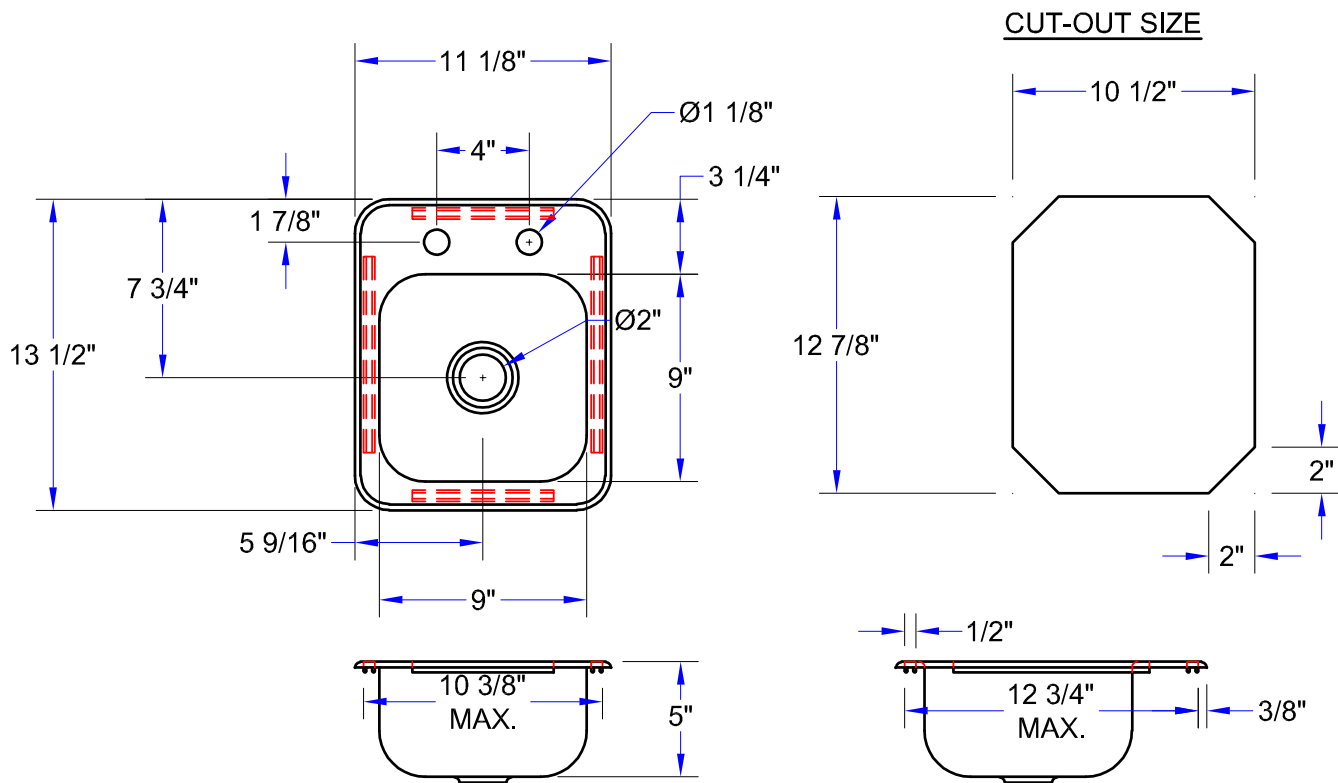

### Drop-In, (1) 9"x9"x5" Bowl

### "PB-DIS0909" PRO-BOWL HAND SINKS

MODEL	BOWL SIZE (L X W X H)	OVERALL SINK SIZE (L X W X H)	WEIGHT (LBS)
PB-DISINK090905	9"x9"x5"	11-1/8"x13-1/2"x5"	8

ALL DIMENSIONS ARE TYPICAL. TOLERANCE +/- .500". JOHN BOOS & CO. RESERVES THE RIGHT TO CHANGE SPECIFICATIONS WITHOUT NOTICE.

## "PB-DIS0909" PRO-BOWL HAND SINKS

MODEL	BOWL SIZE (L X W X H)	OVERALL SINK SIZE (L X W X H)	WEIGHT (LBS)
PB-DISINK090905	9"x9"x5"	11-1/8"x13-1/2"x5"	8

ALL DIMENSIONS ARE TYPICAL. TOLERANCE +/- .500". JOHN BOOS & CO. RESERVES THE RIGHT TO CHANGE SPECIFICATIONS WITHOUT NOTICE.