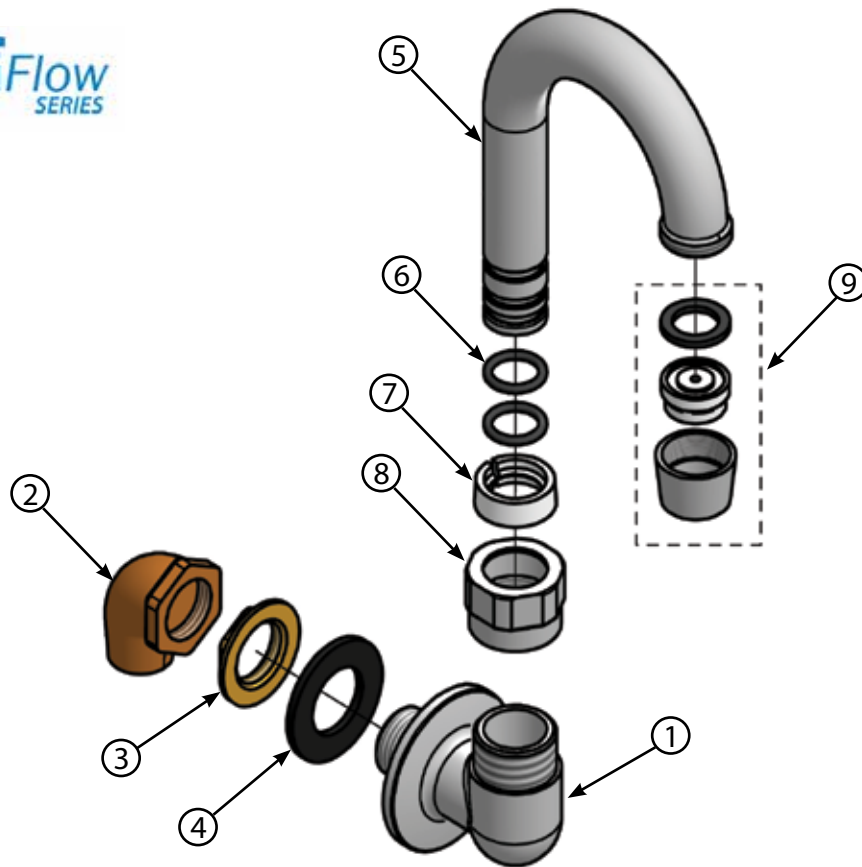

# Splash Mount Spout Base

Model: BKF-WMB-XX-G, Lead Free

### Product Specifications:

- 1/2" NPS Threading
- Chrome Plated
- 90° Elbow

### Exploded Parts Detail:

Diagram #	Quantity	Part Number	Description
1	1	BKF-WMB-XX-G	Spout Base
2	1	BKF-WMB-ELBOW	Elbow
3	2	BKF-WMB-MN	Nut
4	2	BKF-WMB-W	Washer
5	2	BKF-SPT-XX	Spout
6	2	BKF-O-RING	O-Ring
7	1	BKF-AER	Aerator
8	1	BKF-SPF-S	Spacer
9	1	BKF-SPT-AER	Aerator