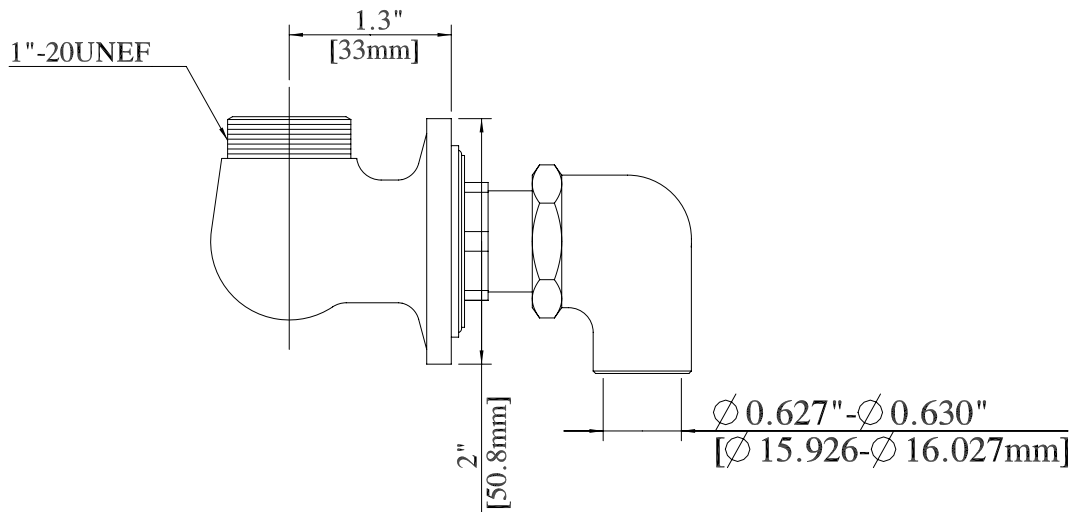

# Splash Mount Spout Base

Model: BKF-WMB-XX-G, Lead Free

### Product Specifications:

- 1/2" NPS Threading
- Chrome Plated
- 90° Elbow