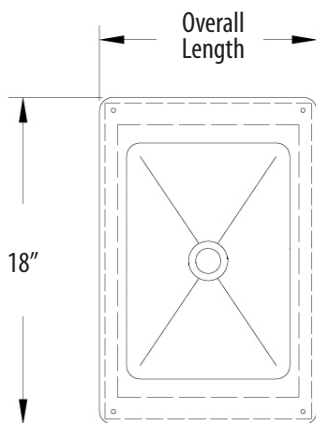

Drop In Ice Bin w/ Lid

Use your smart phone to scan the above QR code to visit our website:
www.bk-resources.com

Features:

- Includes BKDR-325CP Drain
- Removable Lid
- Fully Insulated

Material:

- T-304 18 ga. Stainless Steel Base
- T-304 14 ga. Stainless Steel Deck

Part Number	Unit Size (l x w x h)	Basin Size (l x w x d)	Recommended Cutout Size (l x w)	Product Weight (lbs)
BK-DIBL-1218	12" x 18" x 14 ^{3/8"}	9" x 13" x 10"	11 ^{1/4"} x 17 ^{1/4"}	24.00
BK-DIBL-2218	22" x 18" x 14 ^{3/8"}	18" x 13" x 10"	21 ^{1/4"} x 17 ^{1/4"}	45.92
BK-DIBL-2818	28" x 18" x 14 ^{3/8"}	24" x 13" x 10"	27 ^{1/4"} x 17 ^{1/4"}	49.00
BK-DIBL-3418	34" x 18" x 14 ^{3/8"}	30" x 13" x 10"	33 ^{1/8"} x 17 ^{1/4"}	55.50