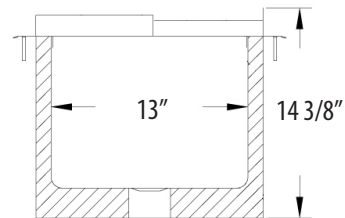

Drop In Ice Bin w/ Lid

Use your smart phone to scan the above QR code to visit our website:
www.bk-resources.com

Features:

- Includes BKDR-325CP Drain
- Removable Lid
- Fully Insulated

Material:

- T-304 18 ga. Stainless Steel Base
- T-304 14 ga. Stainless Steel Deck

Part Number	Unit Size (l x w x h)	Basin Size (l x w x d)	Recommended Cutout Size (l x w)	Product Weight (lbs)
BK-DIBL-1218	12" x 18" x 14 ^{3/8"}	9" x 13" x 10"	11 ^{1/4"} x 17 ^{1/4"}	24.00
BK-DIBL-2218	22" x 18" x 14 ^{3/8"}	18" x 13" x 10"	21 ^{1/4"} x 17 ^{1/4"}	45.92
BK-DIBL-2818	28" x 18" x 14 ^{3/8"}	24" x 13" x 10"	27 ^{1/4"} x 17 ^{1/4"}	49.00
BK-DIBL-3418	34" x 18" x 14 ^{3/8"}	30" x 13" x 10"	33 ^{1/8"} x 17 ^{1/4"}	55.50