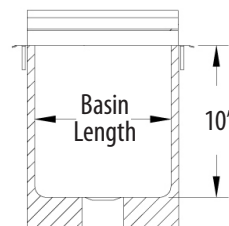

Drop In Ice Bin w/ Lid

Use your smart phone to scan the above QR code to visit our website:
www.bk-resources.com

Features:

- Includes BKDR-325CP Drain
- Removable Lid
- Fully Insulated

Material:

- T-304 18 ga. Stainless Steel Base
- T-304 14 ga. Stainless Steel Deck

Part Number	Unit Size (l x w x h)	Basin Size (l x w x d)	Recommended Cutout Size (l x w)	Product Weight (lbs)
BK-DIBL-1218	12" x 18" x 14 ^{3/8"}	9" x 13" x 10"	11 ^{1/4"} x 17 ^{1/4"}	24.00
BK-DIBL-2218	22" x 18" x 14 ^{3/8"}	18" x 13" x 10"	21 ^{1/4"} x 17 ^{1/4"}	45.92
BK-DIBL-2818	28" x 18" x 14 ^{3/8"}	24" x 13" x 10"	27 ^{1/4"} x 17 ^{1/4"}	49.00
BK-DIBL-3418	34" x 18" x 14 ^{3/8"}	30" x 13" x 10"	33 ^{1/8"} x 17 ^{1/4"}	55.50