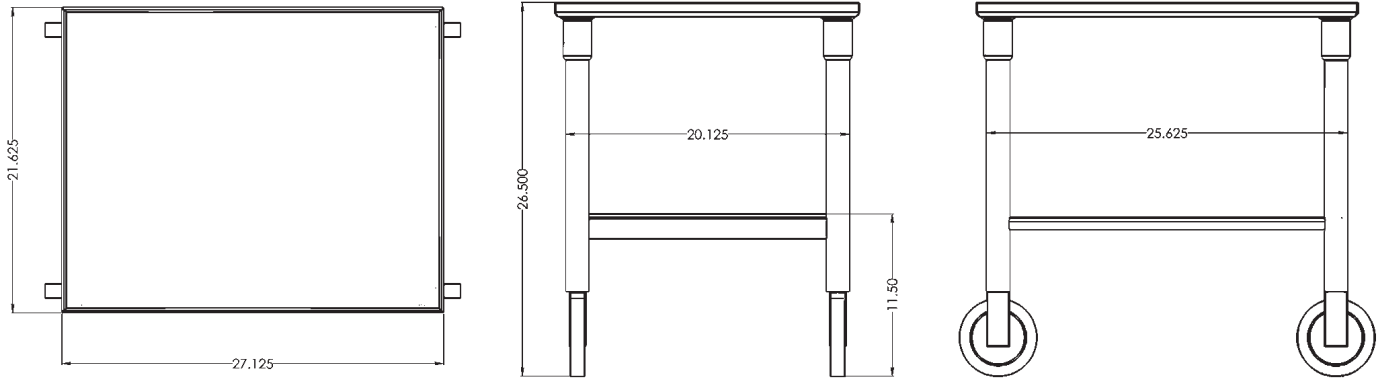

## Equipment Details

Shipping Weight	65lbs/29kg
Cart Weight	43lbs/19.5kg
Caster Wheel Locks	Yes
Material	Stainless Steel
Tools for Assembly Required	No

**PROLUXE™**

PROLUXE.COM