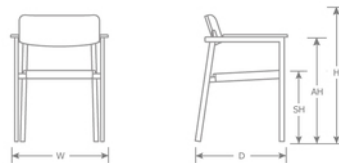

DETAILS

H	W	D	SH	AH	Lbs
30.5"	23.5"	22.5"	18"	26"	12.5

Download Collection Brochure [HERE](#)

Outdoor/Indoor Stacking Armchair

Advanced Collection

Frame: Aluminum & Teak

Seat/Back: Aluminum

Stackability: 4

SHIPPING

Master Pack Quantity: 4

Master Pack Dimensions: 33.5" x 26" x 39"

Master Pack Weight: 57 Lbs.

Density: 2.87

Freight Class: 250

FOB: PA 17042

Special Order Ship Finishes: