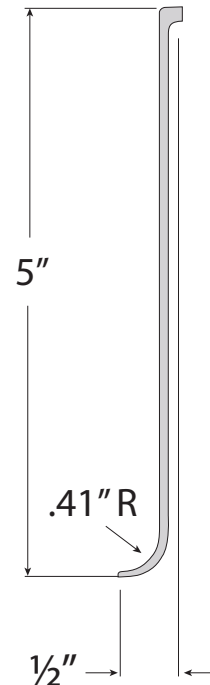

9787C

9789C - Inside Corner

9790C - Outside Corner

▶ Aluminum Cove Baseboard

Model No.	Length	Height	Ship Lbs.
Cove Baseboard - NSF Certified			
9787C	96"	5"	4.65
Inside Corner - (2) Pieces - Not NSF Certified			
9789C	5"	5"	1
Outside Corner - (2) Pieces - Not NSF Certified			
9790C	5"	5"	1