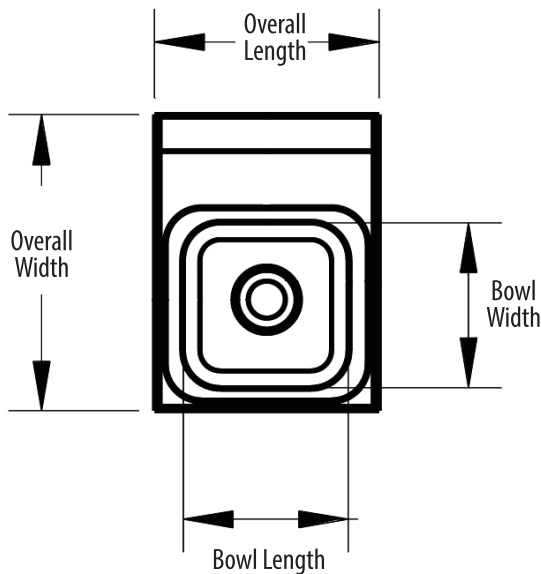

9" x 9" Space Saver Hand Sinks w/ Side Splash

Stainless Steel Hand Sinks

Use your smart phone to scan the above QR code to visit our website:
www.bk-resources.com

Certifications:

Features:

- Wall Mounting Hardware Included
- Drain Included
- Accommodates 4" O.C. Faucets
- Marine Edge

Material:

- 20 Gauge, T-304 Stainless Steel

Options:

- Upgraded Faucets
- Other Plumbing Accessories - Call For Details

Part Number	Unit Size (l x d)	Bowl Dim. (l x w x d)	Faucet / Spout Mounting	Side Splash	Included Faucet	Drain Size	Product Weight (lbs)
BKHS-W-SS-SS	12" x 14 1/2"	9" x 9" x 5"	4" O.C. Splash	Dual	-	1 7/8"	9.00
BKHS-W-SS-SS-P-G	12" x 14 1/2"	9" x 9" x 5"	4" O.C. Splash	Dual	BKF-W-3G-G	1 7/8"	11.00
BKHS-D-SS-SS	12" x 16"	9" x 9" x 5"	4" O.C. Deck	Dual	-	1 7/8"	8.00
BKHS-D-SS-SS-P-G	12" x 16"	9" x 9" x 5"	4" O.C. Deck	Dual	BKD-3G-G	1 7/8"	11.50