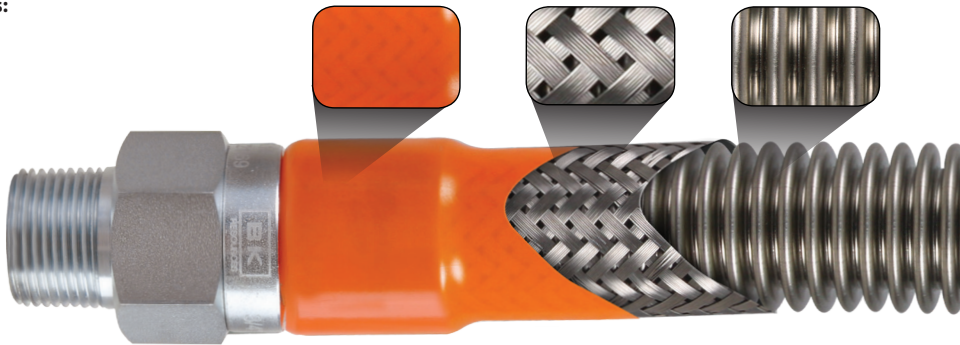

Gas Hose

Model: BKG-GHC

WARRANTED
5
YEARS

Use your smart phone to scan the above QR code to visit our website:
www.bk-resources.com

1/2" Gas Hoses

Available Lengths:

- 24"
- 36"
- 48"
- 60"
- 72"

3/4" Gas Hoses

Available Lengths:

- 24"
- 36"
- 48"
- 60"
- 72"

1" Gas Hoses

Available Lengths:

- 24"
- 36"
- 48"
- 60"
- 72"

Certifications:

Meets ANSI Codes:

- Z21.69a
- Z21.69b
- Z21.69-2002
- Z21.41a-2005
- Z21.41b-2010
- Z21.41-2003

Protective Translucent Coating

Stainless Steel Radial Wrap

Heavy Duty T304 Corrugated Stainless Steel Hose

Features:

- Protective Translucent Coating
- Stainless Steel Radial Wrap
- Heavy Duty T-304 Corrugated Stainless Steel Hose
- Heavy Duty T-304 Coupling with Zinc Coating
- Commercial Grade Shut-Off "Ball Valve" - 1 Year Warranty
- Commercial Grade Quick Disconnect Fitting - 1 Year Warranty
- Restraining Cable Kit - 1 Year Warranty
- Zinc Coated 90° Male to Female Fitting - 1 Year Warranty
- Available Individually or in Kit

Gas Hose Kit

Model: BKG-GHC-xxxx-SW3

Packaged in POP-Box

Includes:

- (1) Swivel Pro
- (1) Shut Off Valve
- (1) Quick Disconnect Fitting
- (1) Restraining Cable & Hardware
- (2) 90° Street Elbows

PRODUCT SPECIFICATION SHEET