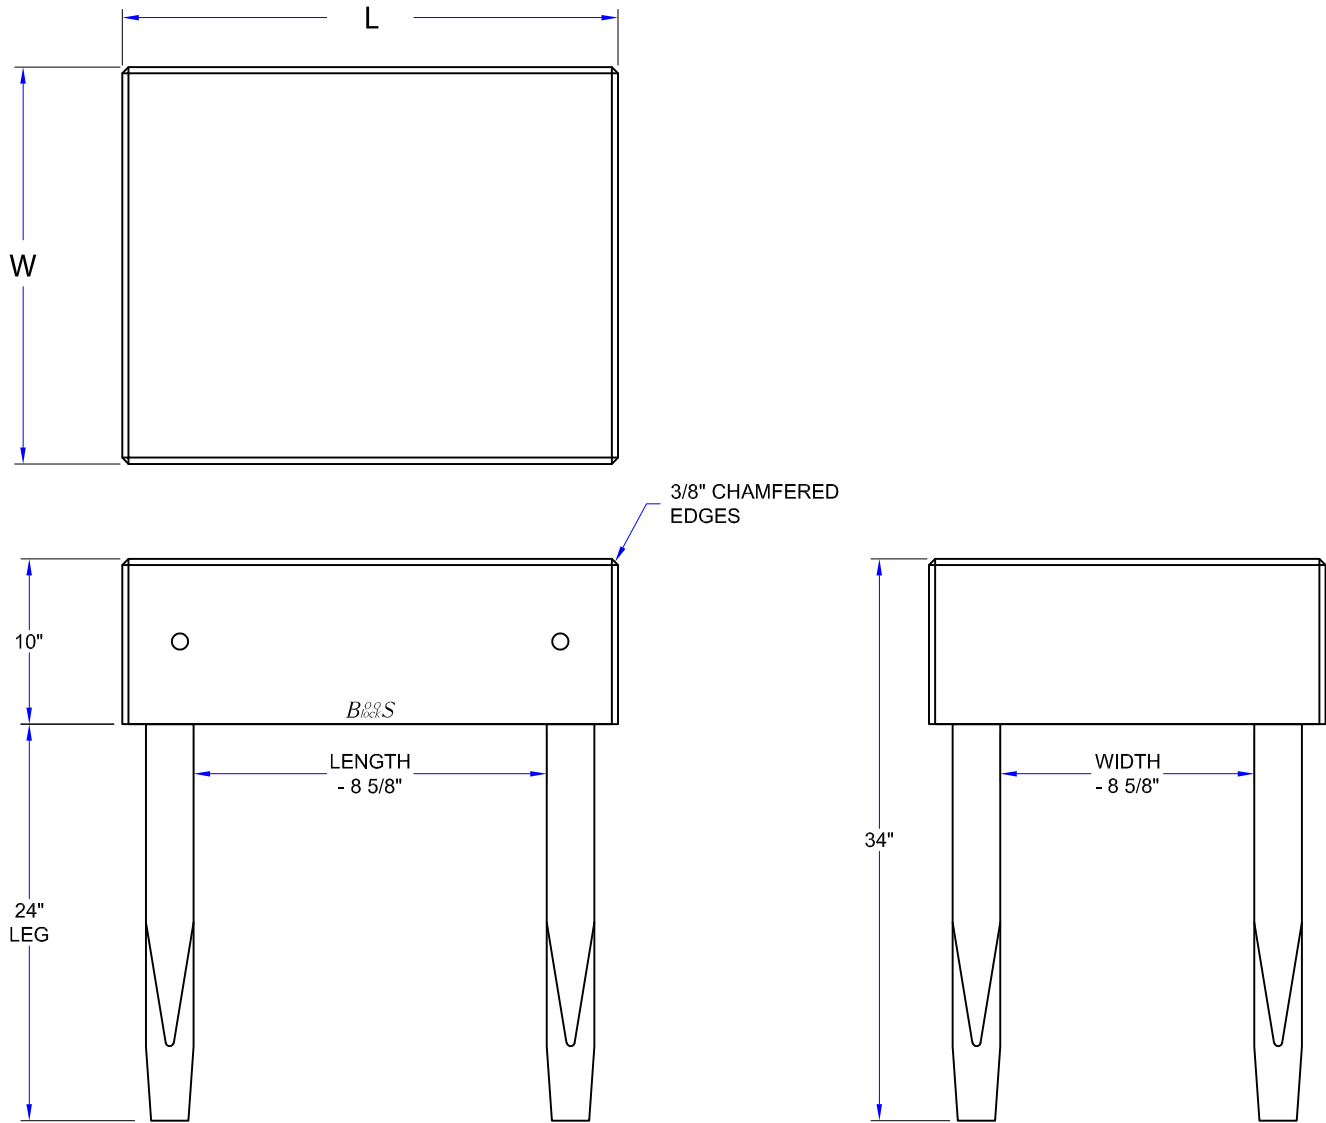

"RN-LB" ROUGE ET NOIR COLLECTION

Le Bloc - 10" Thick End Grain Top

FEATURES:

- American Cherry
- End Grain Construction
- Black Painted Pencil Legs (L-4)
- Boos Block Cream With Beeswax Finish

CERTIFICATIONS:

NHLA

RN-LB2818

ACCESSORIES

MODEL	DESCRIPTION
CAS-RN	3" Black Locking Casters

"RN-LB" LE BLOC

MODEL	TOP SIZE (L X W X H)	OVERALL HEIGHT	WT. (LBS)
RN-LB1818	18"x18"x10"	34"	78
RN-LB2418	24"x18"x10"	34"	104
RN-LB2424	24"x24"x10"	34"	138
RN-LB3024	30"x24"x10"	34"	173
RN-LB3030	30"x30"x10"	34"	216

ALL DIMENSIONS ARE TYPICAL. TOLERANCE +/- .500". JOHN BOOS & CO. RESERVES THE RIGHT TO CHANGE SPECIFICATIONS WITHOUT NOTICE.

DETAILED SPECIFICATIONS

"RN-LB" LE BLOC

MODEL	TOP SIZE (L X W X H)	OVERALL HEIGHT	WT. (LBS)
RN-LB1818	18"x18"x10"	34"	78
RN-LB2418	24"x18"x10"	34"	104
RN-LB2424	24"x24"x10"	34"	138
RN-LB3024	30"x24"x10"	34"	173
RN-LB3030	30"x30"x10"	34"	216

ALL DIMENSIONS ARE TYPICAL. TOLERANCE +/- .500". JOHN BOOS & CO. RESERVES THE RIGHT TO CHANGE SPECIFICATIONS WITHOUT NOTICE.