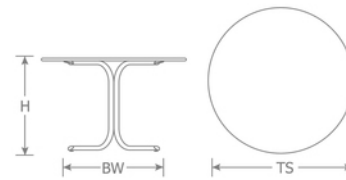

## DETAILS

H	TS	Lbs
29"	46" Dia"	55

Outdoor/Indoor Table

Round Edge Top

E-Coated powder coat finish

Top: Steel

Base: Tubular Steel Legs