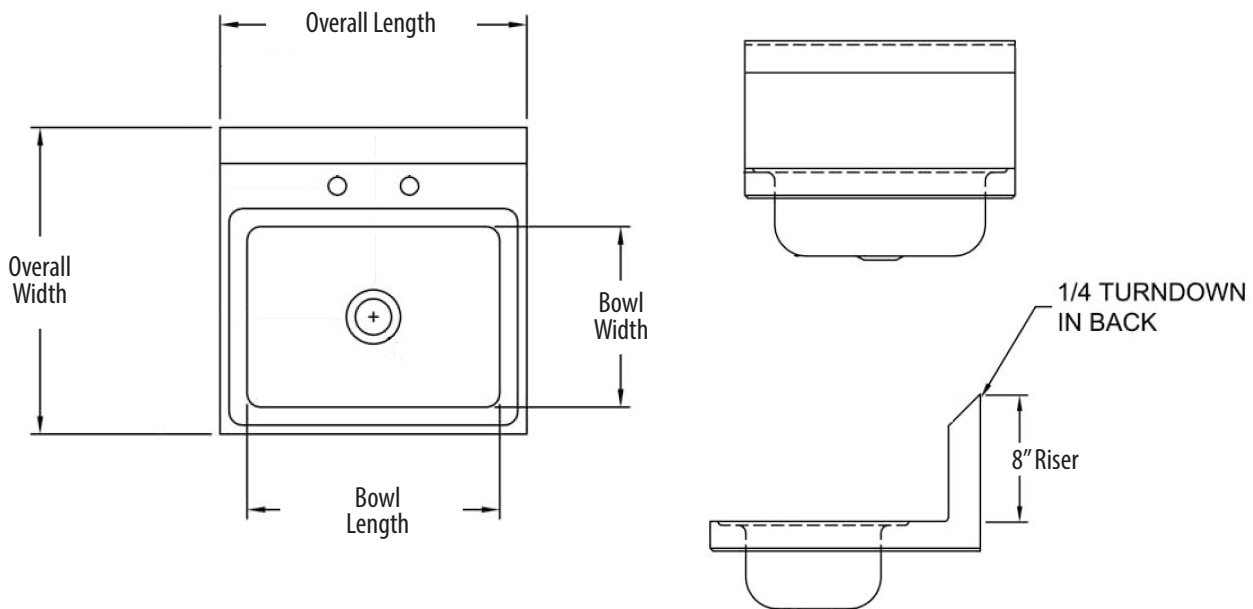

RESOURCES

14" x 10" Deck Mount Hand Sinks

Stainless Steel Hand Sinks

Use your smart phone to scan the above QR code to visit our website:
www.bk-resources.com

Certifications:

Features:

- Wall Mounting Hardware Included
- Drain Included
- Accommodates 4" O.C. Faucets
- Marine Edge

Material:

- 20 Gauge, T-304 Stainless Steel

Options:

- Upgraded Faucets
- Other Plumbing Accessories - Call For Details

Part Number	Overall Unit Size (l x w)	Bowl Dim. (l x w x d)	Faucet / Spout Mounting	Included Faucet	Drain Size	Product Weight (lbs)
BKHS-D-1410	17" x 17"	14" x 10" x 5"	4" O.C. Deck	-	1 7/8"	8.50
BKHS-D-1410-P-G	17" x 17"	14" x 10" x 5"	4" O.C. Deck	BKD-3G-G	1 7/8"	10.00
BKHS-D-1410-STPG	17" x 17"	14" x 10" x 5"	4" O.C. Deck	BKD-3G-G w/ SaniTimer™	1 7/8"	14.00
BKHS-D-1410-4MF	17" x 17"	14" x 10" x 5"	4" O.C. Deck	MF-4D-G	1 7/8"	10.00