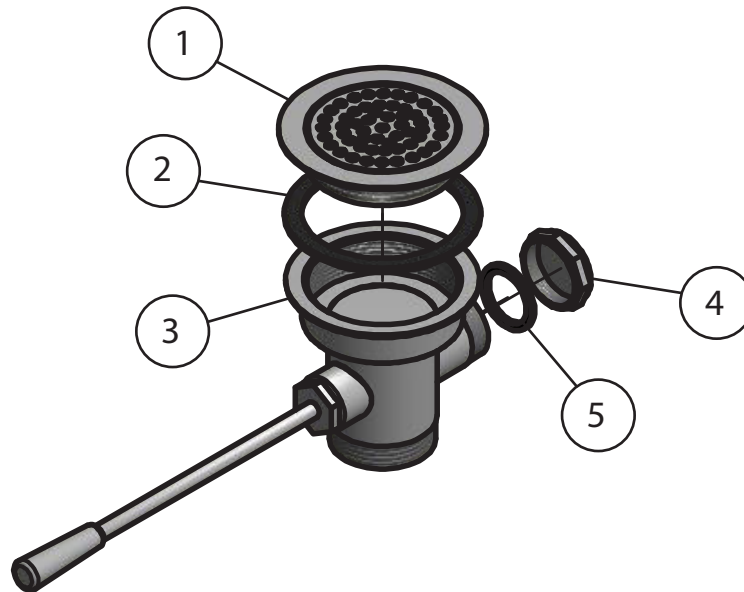

# Straight Drain

Model: BK-SLW-2

2" NPT Male  
1-1/2" NPT Female

### Product Specifications:

- Dual Functioning Outlet Features 2" Male & 1 1/2" Female Threading
- S/S Strainer
- Fits 3 1/2" Openings
- Zinc Plated Metal

Due to our commitment to improving our products, specifications are subject to change without notice.

## Straight Drains

Model: BK-SLW-2

### BK-SLW-2 - ISO VIEW

Scale = 1:6