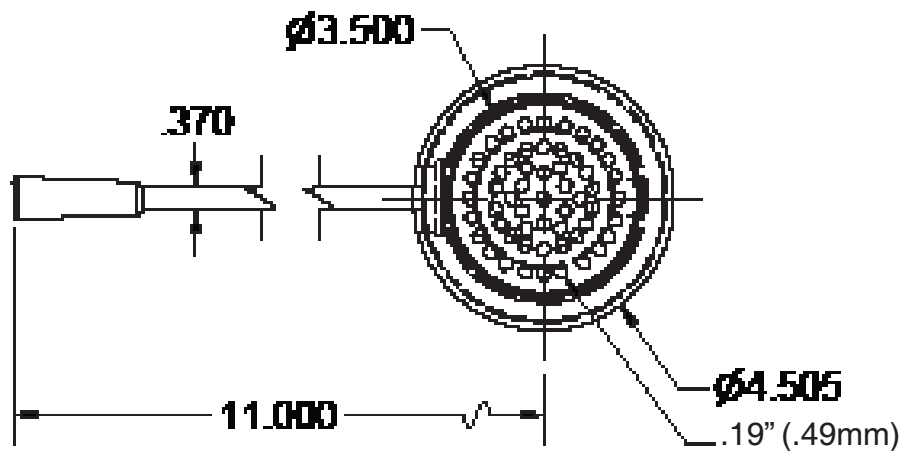

# Straight Drain

Model: BK-SLW-2

2" NPT Male  
1-1/2" NPT Female

### Product Specifications:

- Dual Functioning Outlet Features 2" Male & 1 1/2" Female Threading
- S/S Strainer
- Fits 3 1/2" Openings
- Zinc Plated Metal

Due to our commitment to improving our products, specifications are subject to change without notice.

### BK-SLW-2 - ISO VIEW

Scale = 1:6

#### **Exploded Parts Detail:**

Diagram #	Quantity	Part Number	Description
1	1	LDR-FP	Face Plate
2	1	LDR-W	Washer
3	1	BK-SLW-2	Straight Drain
4	1	BK-3059	Overflow Cap
5	1	BK-3059-W	Washer