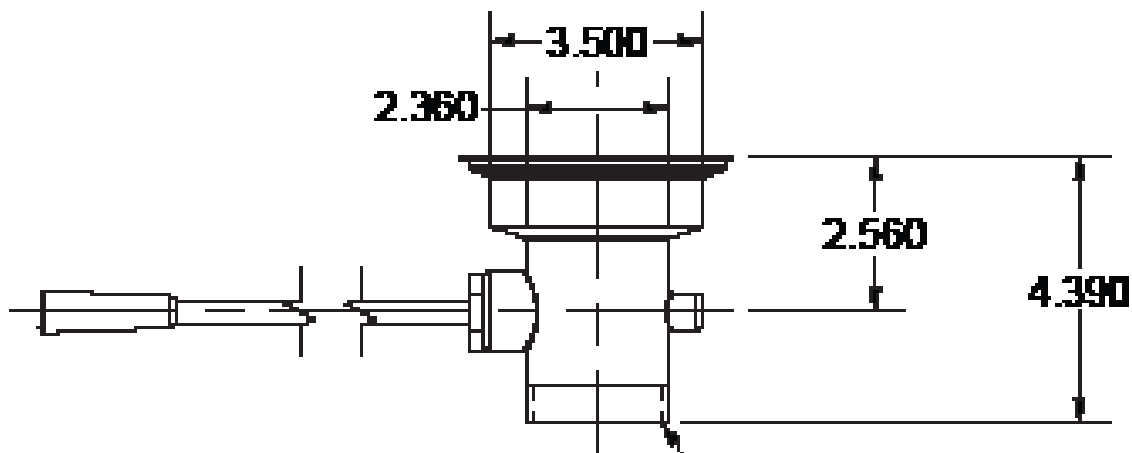

# Straight Drain

Model: BK-SLW-2

2" NPT Male  
1-1/2" NPT Female

### Product Specifications:

- Dual Functioning Outlet Features 2" Male & 1 1/2" Female Threading
- S/S Strainer
- Fits 3 1/2" Openings
- Zinc Plated Metal

Due to our commitment to improving our products, specifications are subject to change without notice.

### BK-SLW-2 - ISO VIEW

Scale = 1:6