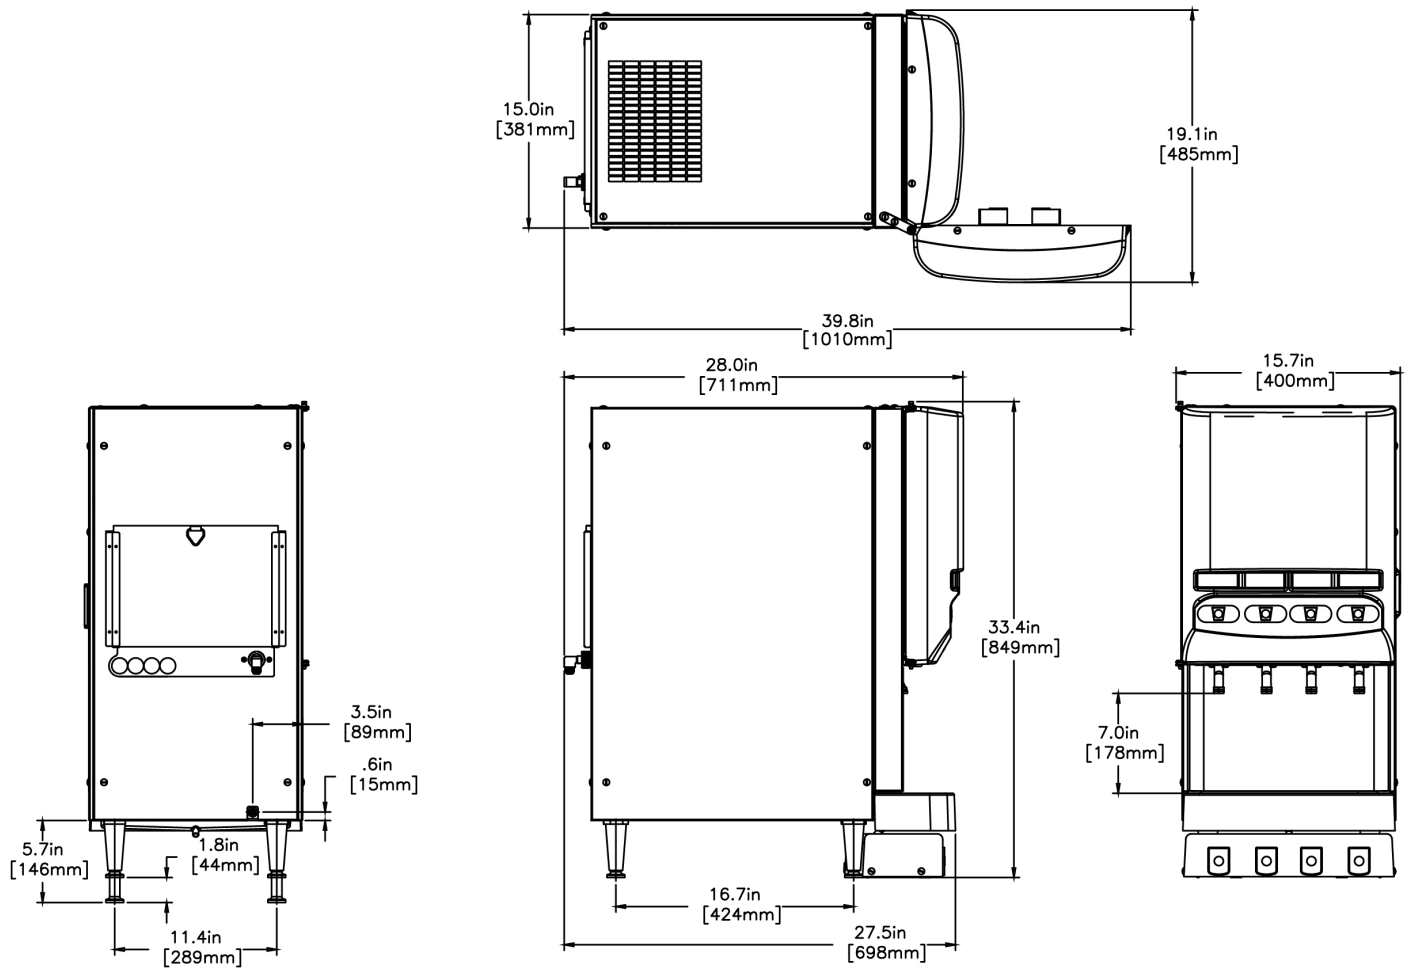

JDF®-4S Lit Door

Height: 33.4" (84.8cm) Width: 15.7" (39.9cm) Depth: 28.0" (71.1cm)

- Patented High Intensity Mixing System delivers consistent quality beverages in the cup - cup after cup, from the top of the cup to the bottom of the cup
- 7" (17.8cm) cup clearance accommodates most juice containers
- Both push and hold dispense and optional single size portion control dispense available in the same dispenser
- Quick dispense with 1.0 to 1.5oz (29.6 to 44.4ml) per second flow rate
- One dispenser delivers both frozen and ambient concentrate products to maximize profitability by providing greater flexibility in product offerings
- Door lock standard
- Service friendly design makes set up and maintenance simple
- Burst Capacity: At rate of three 12 oz drink/min, 145 drinks before exceeding 41°F (75°F ambient and 75°F incoming water temp)
- Pumps and Mixes most 2+1 to 11+1 concentrates accurately and consistently, including 4+1 and 5+1 high viscosity concentrates
- LED lighted door graphics bring high visibility to front-of-house applications
- Remote Dispense Switch Model is ADA Compatible

Last Updated:
12/15/2022

	Unit			Shipping				
	Height	Width	Depth	Height	Width	Depth	Weight	Volume
English	33.4 in.	15.7 in.	28.0 in.	43.7 in.	22.8 in.	30.5 in.	149.150 lbs	17.543 ft ³
Metric	84.8 cm	39.9 cm	71.1 cm	111.0 cm	57.8 cm	77.5 cm	67.654 kgs	0.497 m ³