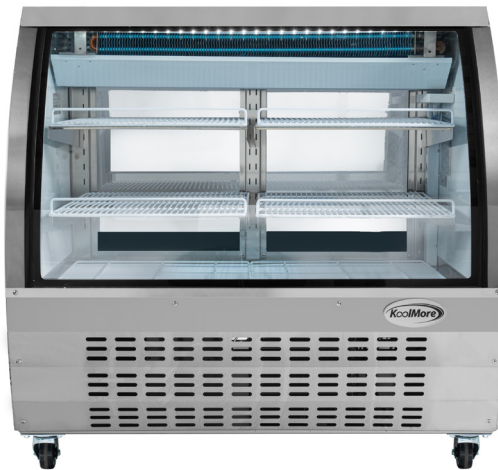

SPEC SHEET

KoolMore 47 in. Deli Display Refrigerator - 18 Cu Ft.

SKU: RD18C-SS

FEATURES

- Beautiful Curved Glass Display.
- Rust and corrosion resistant Stainless-Steel.
- Smooth sliding doors.
- Multi-tiered shelving.
- LED lighting.
- High humidity environment that helps preserve meat and deli freshness.

CLOSE UP IMAGES

TECHNICAL SPECS

Dimensions

Depth	47.25
Width	32.5
Height	42.8
Interior Depth	26.75
Interior Width	43.25
Interior Height	26.75
Shelf Width	"19.7
Shelf Depth	20.5
Depth Including Handles	32.5
Depth Excluding Handles	32.5
Depth Less Door	32.5
Depth With Door Open 90 Degrees	32.5
Power Cord Length	98.4

Capacity

Weight	320
Gross Cubic Feet	18
Net Capacity Cu. Ft.	15.5
Individual Shelf Capacity	88 lbs.

Features & Material

Door Style	Sliding
Number Of Doors	2
Number Of Shelves	6
Defrost Type	Automatic
Refrigerant Type	R290
Temperature Control Type	Digital
Ambient Temperature Range	90 F
Temperature Range	33-40 F
Casters	4
Light Type	LED
Shelf Material Type	Plastic Coated
Interior Material	aluminum
Exterior Material	SS 430