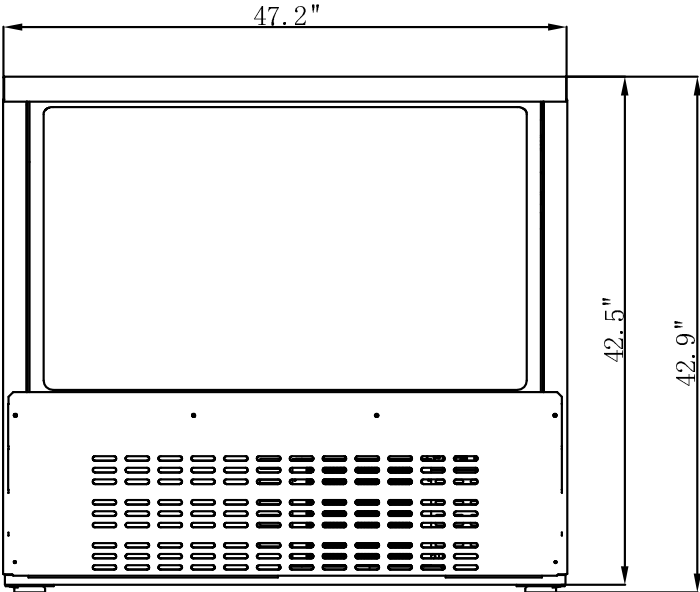

TECHNICAL SPECS

Dimensions

Depth	47.25
Width	32.5
Height	42.8
Interior Depth	26.75
Interior Width	43.25
Interior Height	26.75
Shelf Width	"19.7
Shelf Depth	20.5
Depth Including Handles	32.5
Depth Excluding Handles	32.5
Depth Less Door	32.5
Depth With Door Open 90 Degrees	32.5
Power Cord Length	98.4

Capacity

Weight	320
Gross Cubic Feet	18
Net Capacity Cu. Ft.	15.5
Individual Shelf Capacity	88 lbs.

Features & Material

Door Style	Sliding
Number Of Doors	2
Number Of Shelves	6
Defrost Type	Automatic
Refrigerant Type	R290
Temperature Control Type	Digital
Ambient Temperature Range	90 F
Temperature Range	33-40 F
Casters	4
Light Type	LED
Shelf Material Type	Plastic Coated
Interior Material	aluminum
Exterior Material	SS 430

Electric Data & Certifications

Amps	3.12
Phase	1
Plug Type	NEMA 5-15P
Voltage	115
Hertz	60
Wattage	348
Horsepower	0.5
Certifications	ETL Listed for Safety and Sanitation

Plan View

CERTIFICATIONS

Intertek Intertek

706 Eastern Parkway STE 1G, Brooklyn NY 11213
718-576-6342
info@koolmore.com