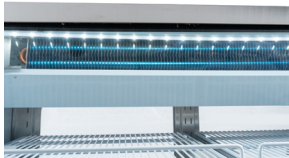

SPEC SHEET

KoolMore 47 in. Deli Display Refrigerator - 18 Cu Ft.

SKU: RD18C-SS

FEATURES

- Beautiful Curved Glass Display.
- Rust and corrosion resistant Stainless-Steel.
- Smooth sliding doors.
- Multi-tiered shelving.
- LED lighting.
- High humidity environment that helps preserve meat and deli freshness.

CLOSE UP IMAGES

TECHNICAL SPECS

Dimensions

Depth	47.25
Width	32.5
Height	42.8
Interior Depth	26.75
Interior Width	43.25
Interior Height	26.75
Shelf Width	"19.7
Shelf Depth	20.5
Depth Including Handles	32.5
Depth Excluding Handles	32.5
Depth Less Door	32.5
Depth With Door Open 90 Degrees	32.5
Power Cord Length	98.4