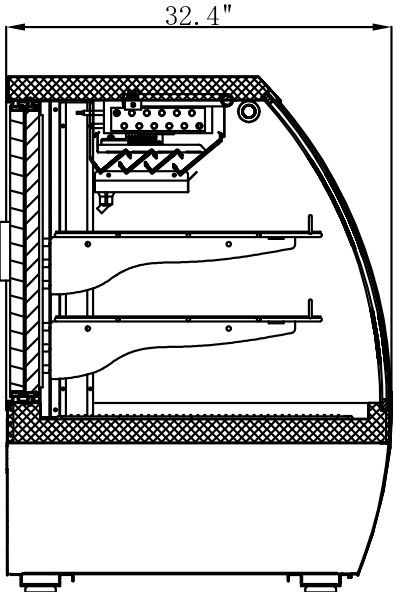

TECHNICAL SPECS

Dimensions

Depth	47.25
Width	32.5
Height	42.8
Interior Depth	26.75
Interior Width	43.25
Interior Height	26.75
Shelf Width	"19.7
Shelf Depth	20.5
Depth Including Handles	32.5
Depth Excluding Handles	32.5
Depth Less Door	32.5
Depth With Door Open 90 Degrees	32.5
Power Cord Length	98.4

Capacity

Weight	320
Gross Cubic Feet	18
Net Capacity Cu. Ft.	15.5
Individual Shelf Capacity	88 lbs.

Features & Material

Door Style	Sliding
Number Of Doors	2
Number Of Shelves	6
Defrost Type	Automatic
Refrigerant Type	R290
Temperature Control Type	Digital
Ambient Temperature Range	90 F
Temperature Range	33-40 F
Casters	4
Light Type	LED
Shelf Material Type	Plastic Coated
Interior Material	aluminum
Exterior Material	SS 430

Electric Data & Certifications

Amps	3.12
Phase	1
Plug Type	NEMA 5-15P
Voltage	115
Hertz	60
Wattage	348
Horsepower	0.5
Certifications	ETL Listed for Safety and Sanitation

Plan View

CERTIFICATIONS

Intertek Intertek

706 Eastern Parkway STE 1G, Brooklyn NY 11213
718-576-6342
info@koolmore.com