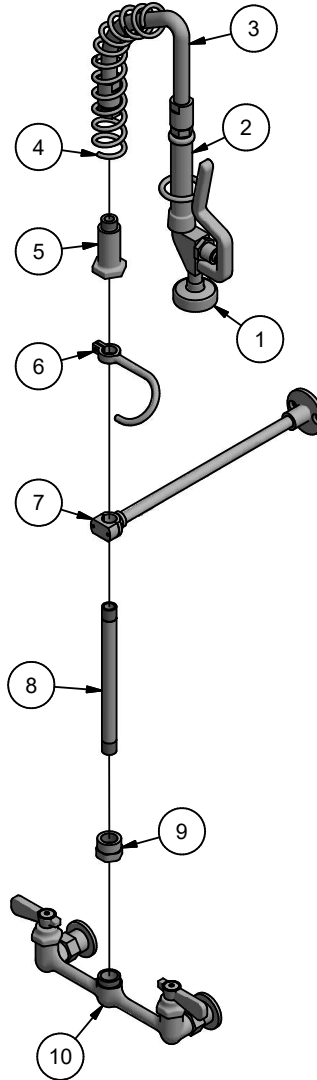

### Product Specifications:

- Reduced Size for Food Trucks and Other Tight Spaces
- BK-PRV-1-G 1.0 GPM Pre-Rinse Spray Head
- Triple-Ply Hose Rated to 300 PSI
- 1/4 Turn Ceramic Cartridges
- Integral Check Valves
- Color Coded Hot & Cold Indicators
- 3 Year Warranty on Faucet
- 1 Year Warranty on Hose

### Options:

BKF-AF-5G-G - 5" Gooseneck Add-A-Faucet

# 8" Splash Mount Mini Pre-Rinse

Model: BKF-SMPR-MINI, Lead Free

### Exploded Parts Detail:

| Diagram # | Quantity | Part Number   | Description            |
|-----------|----------|---------------|------------------------|
| 1         | 1        | BK-PRV-1-G    | 1.0 GPM Spray Head     |
| 2         | 1        | BKH-HANDLE    | Pre-Rinse Spray Handle |
| 3         | 1        | BKH-28-G      | Spray Hose             |
| 4         | 1        | BK-MPR-SPRING | Hose Spring            |
| 5         | 1        | BK-PR-SPR     | Retainer Hose          |
| 6         | 1        | BK-PR-SHR     | Retainer Hook          |
| 7         | 1        | BK-PR-WB      | Wall Bracket           |
| 8         | 1        | BK-PR-8RP-G   | 8" Riser Pipe          |
| 9         | 1        | BK-PR-ADP     | Pre-Rinse Adapter      |
| 10        | 1        | BKF-XX-G      | Faucet Body            |