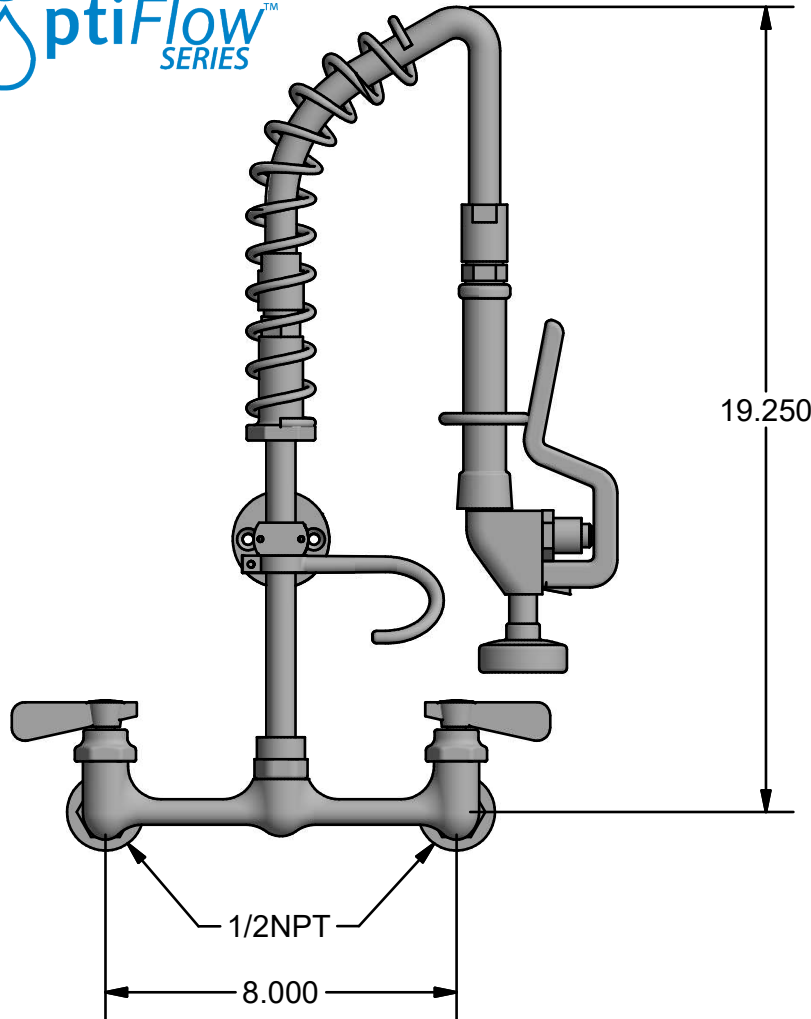

# 8" Splash Mount Mini Pre-Rinse

Model: BKF-SMPR-MINI, Lead Free

### Product Specifications:

- Reduced Size for Food Trucks and Other Tight Spaces
- BK-PRV-1-G 1.0 GPM Pre-Rinse Spray Head
- Triple-Ply Hose Rated to 300 PSI
- 1/4 Turn Ceramic Cartridges
- Integral Check Valves
- Color Coded Hot & Cold Indicators
- 3 Year Warranty on Faucet
- 1 Year Warranty on Hose

### Options:

BKF-AF-5G-G - 5" Gooseneck Add-A-Faucet

### Exploded Parts Detail:

| Diagram # | Quantity | Part Number   | Description            |
|-----------|----------|---------------|------------------------|
| 1         | 1        | BK-PRV-1-G    | 1.0 GPM Spray Head     |
| 2         | 1        | BKH-HANDLE    | Pre-Rinse Spray Handle |
| 3         | 1        | BKH-28-G      | Spray Hose             |
| 4         | 1        | BK-MPR-SPRING | Hose Spring            |
| 5         | 1        | BK-PR-SPR     | Retainer Hose          |
| 6         | 1        | BK-PR-SHR     | Retainer Hook          |
| 7         | 1        | BK-PR-WB      | Wall Bracket           |
| 8         | 1        | BK-PR-8RP-G   | 8" Riser Pipe          |
| 9         | 1        | BK-PR-ADP     | Pre-Rinse Adapter      |
| 10        | 1        | BKF-XX-G      | Faucet Body            |