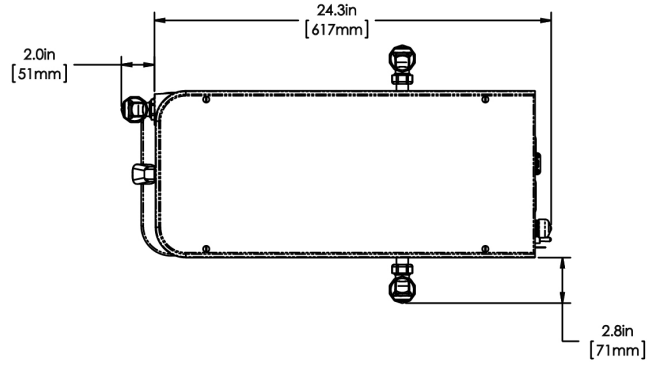

Created on:
11/15/2018

Unit			Shipping					
	Width	Height	Depth	Width	Height	Depth	Weight	Volume
English	10.0 in.	35.0 in.	24.3 in.	10.0 in.	35.1 in.	23.4 in.	58.360 lbs	4.745 ft ³
Metric	25.4 cm	88.9 cm	61.7 cm	25.4 cm	89.1 cm	59.4 cm	26.472 kgs	0.134 m ³