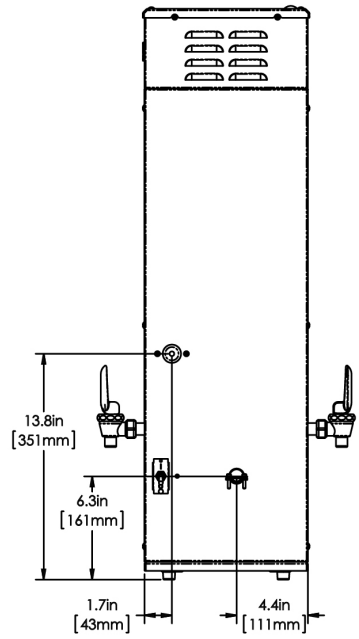

Plumbing Requirements

PSI	kPa	Fitting Supplied	Water Flow Required (GPM)
20-90	138-621	3/8" Male Flare Fitting	1.25

CAD Drawings

2D	Revit	KLC
●		

BUNN® reserves the right to change specifications and product design without notice. Such revisions do not entitle the buyer to corresponding changes, improvements, additions or replacements for previously purchased equipment. For most current specifications and other info visit bunn.com.

Created on:
11/15/2018

Unit			Shipping					
	Width	Height	Depth	Width	Height	Depth	Weight	Volume
English	10.0 in.	35.0 in.	24.3 in.	10.0 in.	35.1 in.	23.4 in.	58.360 lbs	4.745 ft ³
Metric	25.4 cm	88.9 cm	61.7 cm	25.4 cm	89.1 cm	59.4 cm	26.472 kgs	0.134 m ³