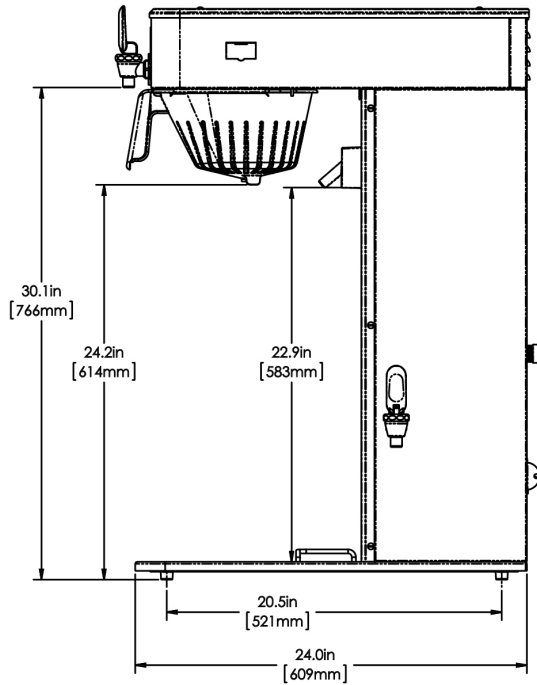

Created on:
11/15/2018

Unit			Shipping					
	Width	Height	Depth	Width	Height	Depth	Weight	Volume
English	10.0 in.	35.0 in.	24.3 in.	10.0 in.	35.1 in.	23.4 in.	58.360 lbs	4.745 ft ³
Metric	25.4 cm	88.9 cm	61.7 cm	25.4 cm	89.1 cm	59.4 cm	26.472 kgs	0.134 m ³