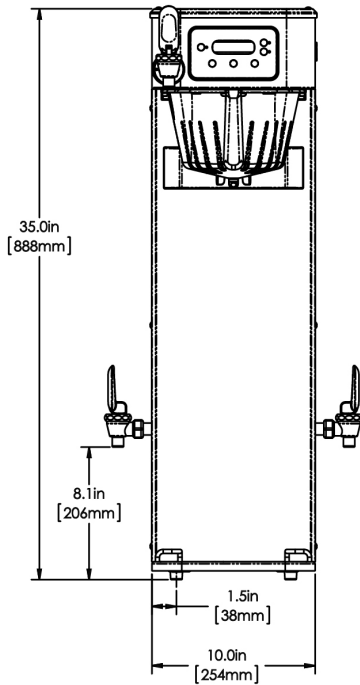

Plumbing Requirements

PSI	kPa	Fitting Supplied	Water Flow Required (GPM)
20-90	138-621	3/8" Male Flare Fitting	1.25

CAD Drawings

2D	Revit	KLC
●		

BUNN® reserves the right to change specifications and product design without notice. Such revisions do not entitle the buyer to corresponding changes, improvements, additions or replacements for previously purchased equipment. For most current specifications and other info visit bunn.com.

Created on:
11/15/2018

Unit			Shipping					
	Width	Height	Depth	Width	Height	Depth	Weight	Volume
English	10.0 in.	35.0 in.	24.3 in.	10.0 in.	35.1 in.	23.4 in.	58.360 lbs	4.745 ft ³
Metric	25.4 cm	88.9 cm	61.7 cm	25.4 cm	89.1 cm	59.4 cm	26.472 kgs	0.134 m ³