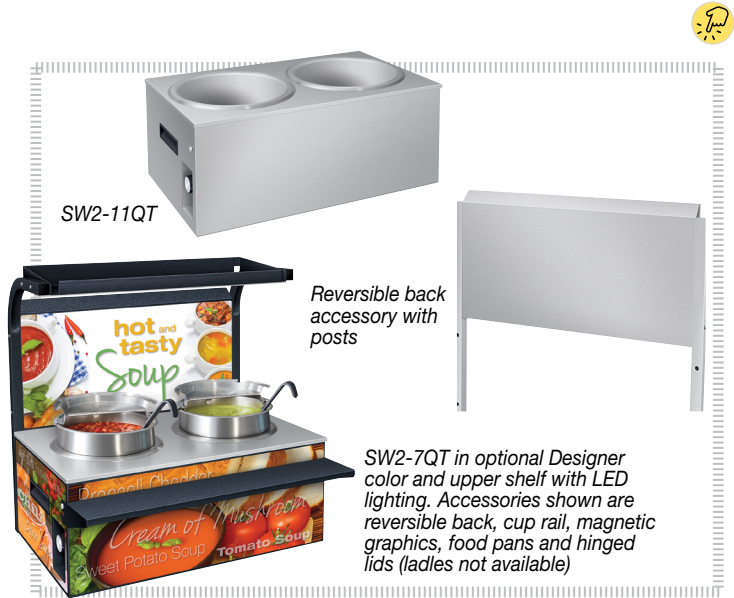

Project _____

Item # _____

Quantity _____

Soup Stations

Models: SW2-7QT
SW2-11QT

Hatco's Soup Station is designed to provide an attractive appearance while holding pre-heated soups at safe serving temperatures – whether it's front of the house, self-serve kiosks or catering.

Heat is evenly distributed throughout the unit to hold foods at desired temperatures, and the insulated stainless steel design provides easy maintenance and durable performance.

Standard features

- Unit available to accommodate two 7-Quart (7-Liter) or two 11-Quart (10-Liter) round pans
- Stainless steel construction with insulation that provides easy maintenance and durable performance
- Infinite switch with indicator light on both ends of unit that controls nearest well
- Convenient recessed handles
- Comes with 6' (1829 mm) cord and plug attached

Options (available at time of purchase only)

Stainless Steel is standard
 Designer Black available

Upper Shelf with LED Lighting - Stainless Steel is standard
Adds 16.21" (412 mm) to height and 1" (25 mm) to depth of unit
Shelf - 23.4" W x 8.72" D x 2.00" H (594 x 222 x 51 mm)
 Designer Black available

Accessories (available after purchase)

Reversible Back (includes posts) – fits magnetic graphics (not included) or reverse the back for signholder to insert your custom signage. Adds 13.06" (332 mm) to height of unit and 1" (25 mm) to depth of unit
 Stainless Steel Designer Black (non-standard colors non-returnable)