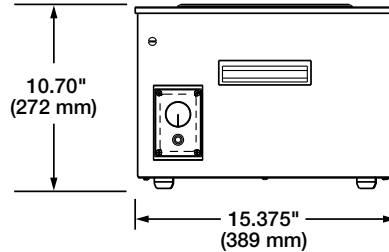

SIDE VIEW

SPECIFICATIONS Soup Stations

Model	Dimensions ~ (Width x Depth x Height)	Volts	Phase	Watts	Amps	Plug	Cord Location	Ship Weight*
SW2-7QT	25.5" x 15.375" x 10.70" (648 x 389 x 272 mm)	120	Single	750	6.3	NEMA 5-15P	Back of unit	34 lbs. (15 kg)
SW2-11QT	25.5" x 15.375" x 10.70" (648 x 389 x 272 mm)							53 lbs. (24 kg)

* Shipping weight includes packaging.

PLUG CONFIGURATIONS

NEMA 5-15P

PRODUCT SPECS Soup Stations

The Soup Station shall be a Model.... as manufactured by the Hatco Corporation, Milwaukee, WI 53234 U.S.A.

With 24/7 parts and service assistance (U.S. and Canada only), the Soup Station shall be rated at ....watts, ...volts, and be ....inches (millimeters) in overall width and be ....inches (millimeters) in overall depth. It shall consist of stainless steel housing that is insulated, a heated well, a recessed infinite control with indicator light on both

ends of the unit, recessed handles and a 6' (1829 mm) cord with plug attached. Accessories may include, reversible back with posts, magnetic graphics (front and sides of base and/or backsplash), cup rail and round pans with lids.

Warranty consists of 24/7 parts and service assistance (U.S. and Canada only).

HATCO CORPORATION | P.O. Box 340500 Milwaukee, WI 53234-0500 U.S.A. | (800) 558-0607 | (414) 671-6350

www.hatcocorp.com | support@hatcocorp.com | [Find a Hatco Rep](#) | [Image Library](#) | [Document Library](#) | [Patents](#) | [Chat](#)