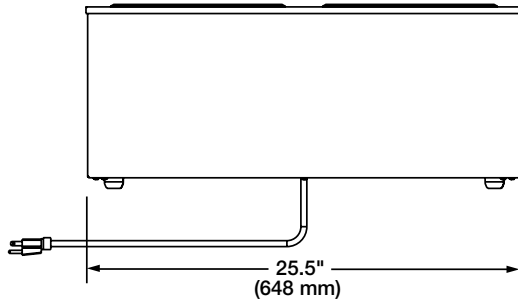

Soup Stations

Models: SW2-7QT, SW2-11QT

SW2-7QT, -11QT

FRONT VIEW