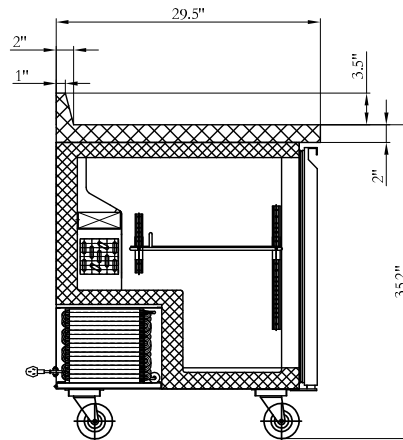

SECTION VIEW