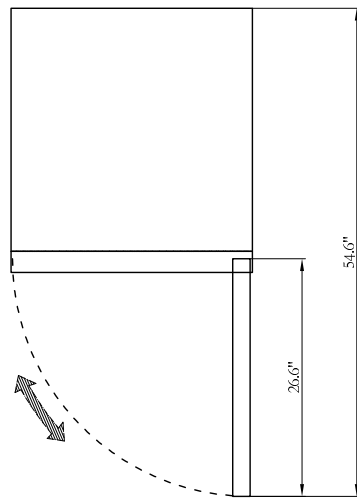

PLAN

CERTIFICATIONS

706 Eastern Parkway STE 1G, Brooklyn NY 11213
718-576-6342
info@koolmore.com