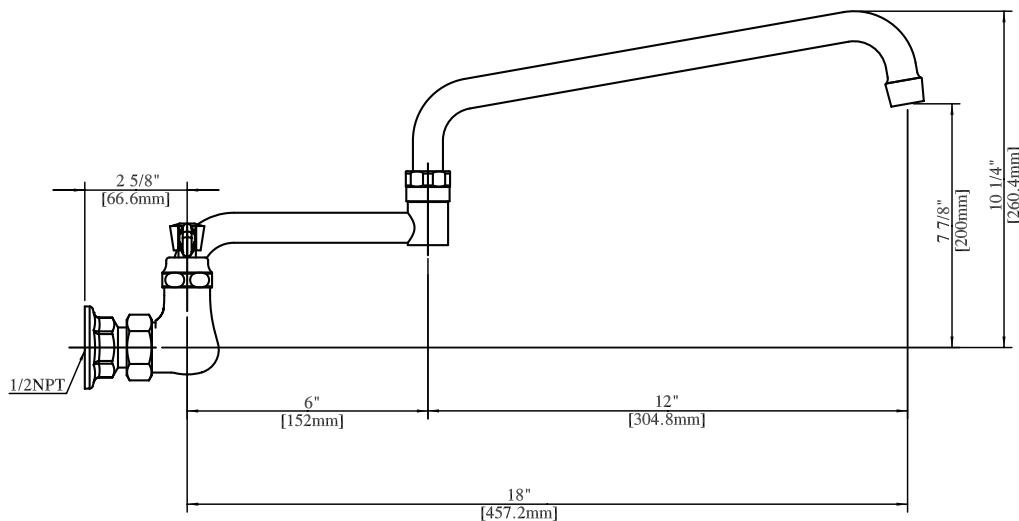

Use your smart phone to scan the above QR code to visit our website: www.bk-resources.com

8" Splash Mount Heavy Duty Faucet with DJ Swing Spout

Model: BKF-18-G, Lead Free

Options:

BK-DMMK-90
Faucet Mounting Kit - SOLD SEPARATELY

Product Specifications:

- Heavy Duty Double Seat 1/4 Turn Ceramic Cartridges
- Color Coded Hot & Cold Indicators
- Double O-Ring Spout Seal
- High Polished Triple Dipped Chrome Finish
- Integral Check Valve
- Lead Free Compliant
- Full Replacement Parts Available