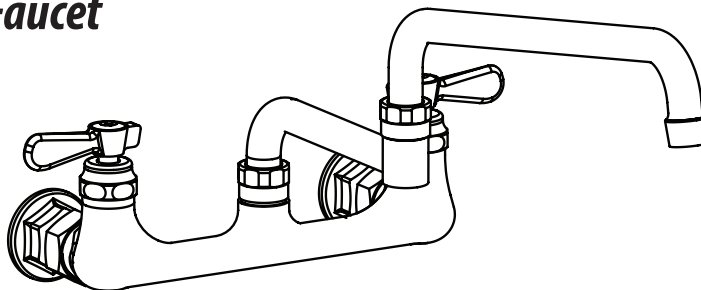

Use your smart phone to scan the above QR code to visit our website: www.bk-resources.com

8" Splash Mount Heavy Duty Faucet with DJ Swing Spout

Model: BKF-18-G, Lead Free

Options:

BK-DMMK-90
Faucet Mounting Kit - SOLD SEPARATELY

Product Specifications:

- Heavy Duty Double Seat 1/4 Turn Ceramic Cartridges
- Color Coded Hot & Cold Indicators
- Double O-Ring Spout Seal
- High Polished Triple Dipped Chrome Finish
- Integral Check Valve
- Lead Free Compliant
- Full Replacement Parts Available

Certifications:

PRODUCT SPECIFICATION SHEET

RESOURCES

8" Splash Mount Heavy Duty Faucet with DJ Swing Spout

Model: BKF-18-G, Lead Free

Exploded Parts Detail:

Diagram #	Quantity	Part Number	Description
1	1	BKF-SPT-NOZZLE	Nozzle
2	1	BKF-SPT-AER	Aerator
3	1	BKF-SPT-AER-W	Aerator Washer
4	1	BKF-SPT-XX-G	Spout Body
5	2	BKF-SPT-NUT	Spout Nut
6	2	BKF-SPT-SPACER	Spout Spacer
7	2	BKF-SPT-ORING	Double O-Ring
8	1	BKF-SPT-EXT	Spout Extension
9	2	BKF-ESC	Escutcheon
10	2	BKF-SBH	Handle
11	2	BKF-ESC-WASHER	Washer
12	1	BKF-XX-G	Faucet Body
13	2	(1) BKF-W-CV-G & (1) BKF-W-HV-G	Mixing Valve
14	2	BKF-BONNET	Bonnet