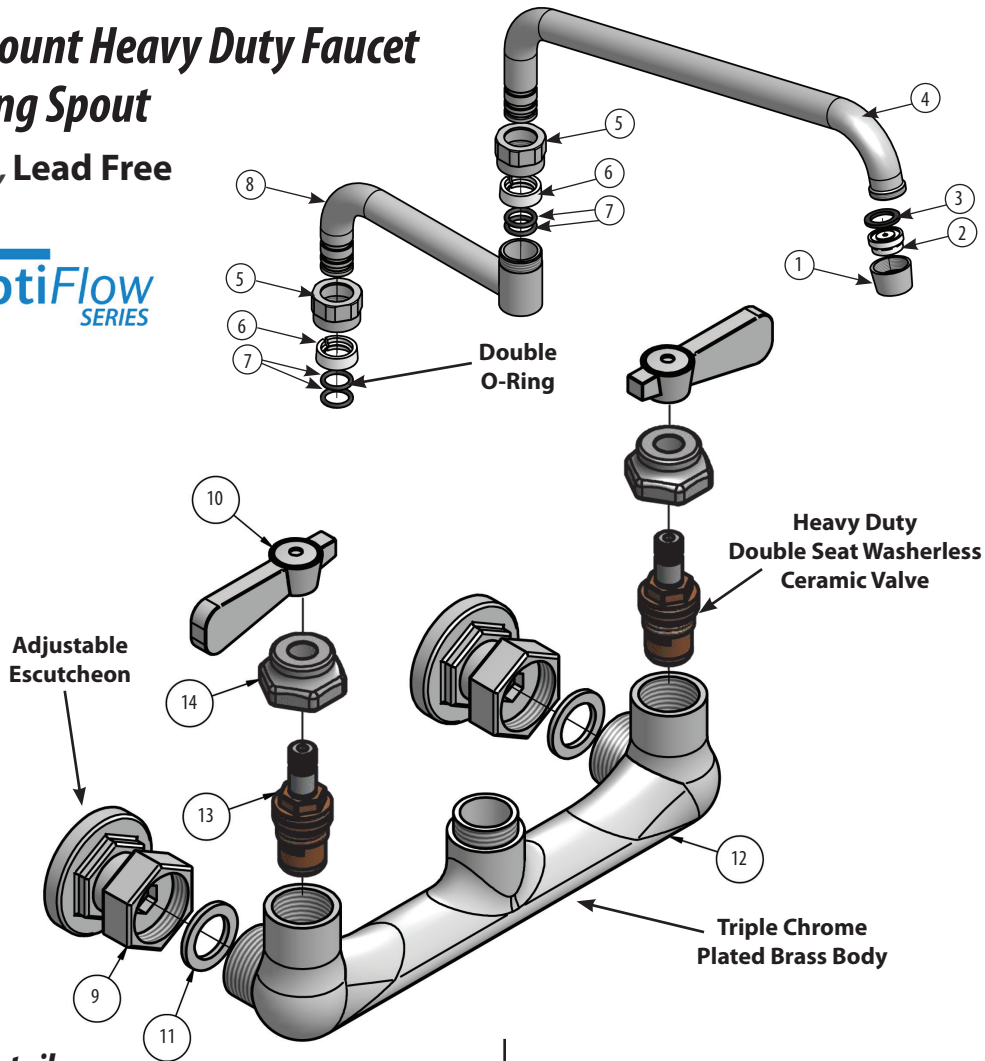

Use your smart phone to scan the above QR code to visit our website: www.bk-resources.com

8" Splash Mount Heavy Duty Faucet with DJ Swing Spout

Model: BKF-18-G, Lead Free

Options:

BK-DMMK-90
Faucet Mounting Kit - SOLD SEPARATELY

Product Specifications:

- Heavy Duty Double Seat 1/4 Turn Ceramic Cartridges
- Color Coded Hot & Cold Indicators
- Double O-Ring Spout Seal
- High Polished Triple Dipped Chrome Finish
- Integral Check Valve
- Lead Free Compliant
- Full Replacement Parts Available

Certifications:

PRODUCT SPECIFICATION SHEET

RESOURCES

8" Splash Mount Heavy Duty Faucet with DJ Swing Spout

Model: BKF-18-G, Lead Free

Exploded Parts Detail:

Diagram #	Quantity	Part Number	Description
1	1	BKF-SPT-NOZZLE	Nozzle
2	1	BKF-SPT-AER	Aerator
3	1	BKF-SPT-AER-W	Aerator Washer
4	1	BKF-SPT-XX-G	Spout Body
5	2	BKF-SPT-NUT	Spout Nut
6	2	BKF-SPT-SPACER	Spout Spacer
7	2	BKF-SPT-ORING	Double O-Ring
8	1	BKF-SPT-EXT	Spout Extension
9	2	BKF-ESC	Escutcheon
10	2	BKF-SBH	Handle
11	2	BKF-ESC-WASHER	Washer
12	1	BKF-XX-G	Faucet Body
13	2	(1) BKF-W-CV-G & (1) BKF-W-HV-G	Mixing Valve
14	2	BKF-BONNET	Bonnet

Optional Spouts & Parts:

-  Heavy Duty Gooseneck Spout
BKF-HSPT-3G-G, BKF-HSPT-5G-G
BKF-HSPT-8G-G
-  Heavy Duty DJ Swing Spout
BKF-HSPT-18-G
-  Heavy Duty Swing Spout
BKF-HSPT-6-G, BKF-HSPT-8-G
BKF-HSPT-10-G, BKF-HSPT-12-G
BKF-HSPT-14-G, BKF-HSPT-16-G
-  BKF-C414-VR
Vandal Resistant Aerator - .5 GPM
-  BKF-WBH
ADA Compliant
Wrist Blade Handles
-  BK-DMMK-90
Faucet Mounting Kit - *SOLD SEPARATELY*