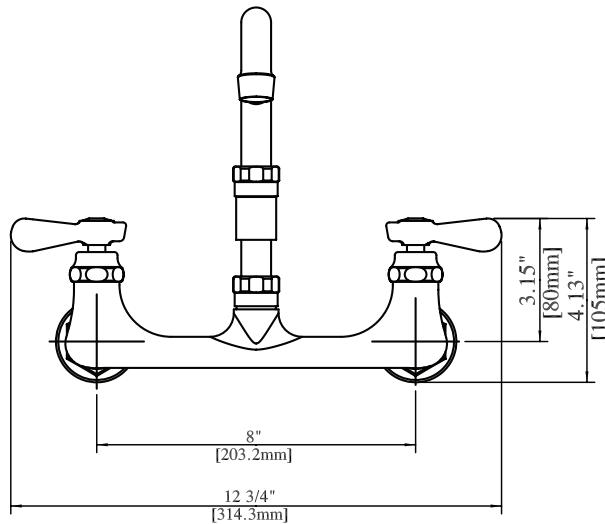

Use your smart phone to scan the above QR code to visit our website: www.bk-resources.com

8" Splash Mount Heavy Duty Faucet with DJ Swing Spout

Model: BKF-18-G, Lead Free

Options:

BK-DMMK-90
Faucet Mounting Kit - SOLD SEPARATELY

Product Specifications:

- Heavy Duty Double Seat 1/4 Turn Ceramic Cartridges
- Color Coded Hot & Cold Indicators
- Double O-Ring Spout Seal
- High Polished Triple Dipped Chrome Finish
- Integral Check Valve
- Lead Free Compliant
- Full Replacement Parts Available

Certifications:

PRODUCT SPECIFICATION SHEET

RESOURCES

8" Splash Mount Heavy Duty Faucet with DJ Swing Spout

Model: BKF-18-G, Lead Free

Exploded Parts Detail:

Diagram #	Quantity	Part Number	Description
1	1	BKF-SPT-NOZZLE	Nozzle
2	1	BKF-SPT-AER	Aerator
3	1	BKF-SPT-AER-W	Aerator Washer
4	1	BKF-SPT-XX-G	Spout Body
5	2	BKF-SPT-NUT	Spout Nut
6	2	BKF-SPT-SPACER	Spout Spacer
7	2	BKF-SPT-ORING	Double O-Ring
8	1	BKF-SPT-EXT	Spout Extension
9	2	BKF-ESC	Escutcheon
10	2	BKF-SBH	Handle
11	2	BKF-ESC-WASHER	Washer
12	1	BKF-XX-G	Faucet Body
13	2	(1) BKF-W-CV-G & (1) BKF-W-HV-G	Mixing Valve
14	2	BKF-BONNET	Bonnet