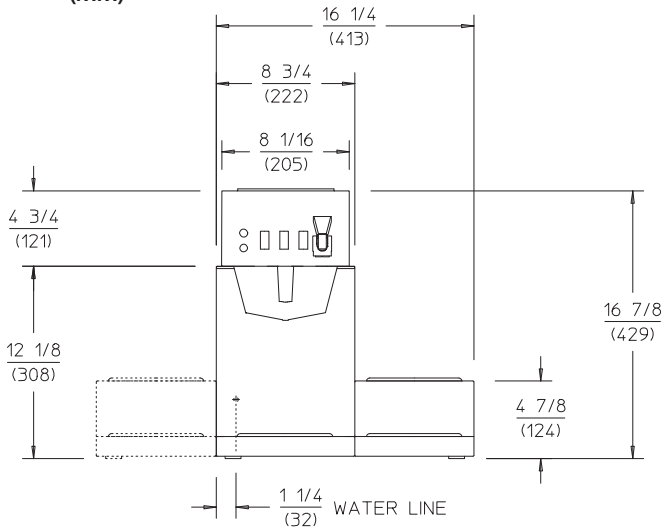

Accessories

Bloomfield offers a full line of coffee warmers, grinders and glass decanters.

BLOOMFIELD

MODELS
8572, 8572L, 8573, 8574

DIMENSIONS: INCH
(MM)

SPECIFICATIONS:

| MODELS | WATTS | VOLTS | AMPS | PHASE | POWER SUPPLY CORD |
|----------------|-------|-------------------|------|--------|-------------------|
| 8572, 8572L | 1800 | 120 | 15 | SINGLE | NEMA 5-15P |
| 8572CA | 1500 | 120 | 12.5 | SINGLE | NEMA 5-15P |
| 8572EU, UK | 2100 | 220-240 | 9 | SINGLE | SUPPLIED |
| 8572AU, PI, KO | 2100 | 220-240 | 9 | SINGLE | SUPPLIED |
| 8573 | 1800 | 120 | 15 | SINGLE | NEMA-5-15P |
| *8574 | 3800 | 115/230 4-WIRE | 17 | SINGLE | NONE |