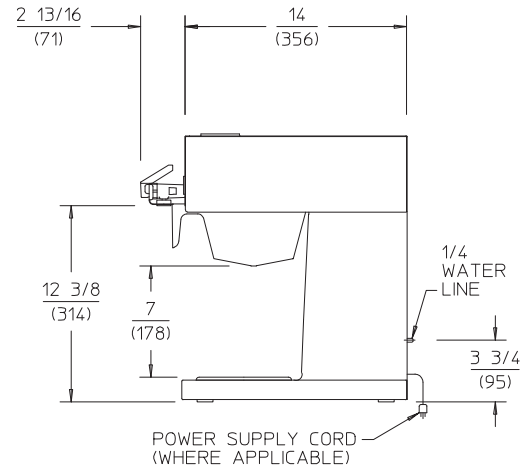

Accessories

Bloomfield offers a full line of coffee warmers, grinders and glass decanters.

BLOOMFIELD

MODELS
8572, 8572L, 8573, 8574

DIMENSIONS: INCH
(MM)

SPECIFICATIONS:

| MODELS | WATTS | VOLTS | AMPS | PHASE | POWER SUPPLY CORD |
|----------------|-------|-------------------|------|--------|-------------------|
| 8572, 8572L | 1800 | 120 | 15 | SINGLE | NEMA 5-15P |
| 8572CA | 1500 | 120 | 12.5 | SINGLE | NEMA 5-15P |
| 8572EU, UK | 2100 | 220-240 | 9 | SINGLE | SUPPLIED |
| 8572AU, PI, KO | 2100 | 220-240 | 9 | SINGLE | SUPPLIED |
| 8573 | 1800 | 120 | 15 | SINGLE | NEMA-5-15P |
| *8574 | 3800 | 115/230 4-WIRE | 17 | SINGLE | NONE |