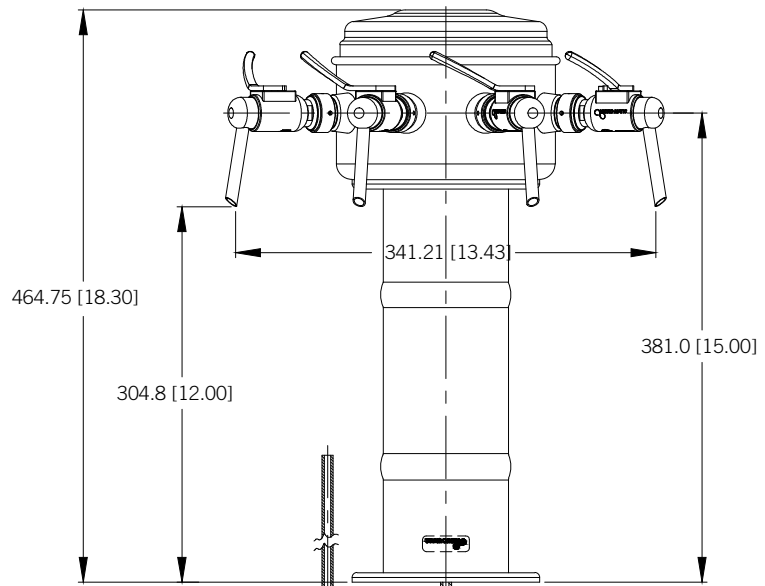

Dimensions

GEN-X™ BEVERAGE HOSE
1/4" I.D. x 5' [1524mm]

Toll-Free: 1-866-327-4159
www.micromatic.com

West

19791 Bahama St.
Northridge, CA 91324
Tel. (818) 701-9765
Fax. (818) 701-9844

Central

10726 North Second St.
Machesney Park, IL 61115
Tel. (815) 968-7557
Fax. (815) 968-0363