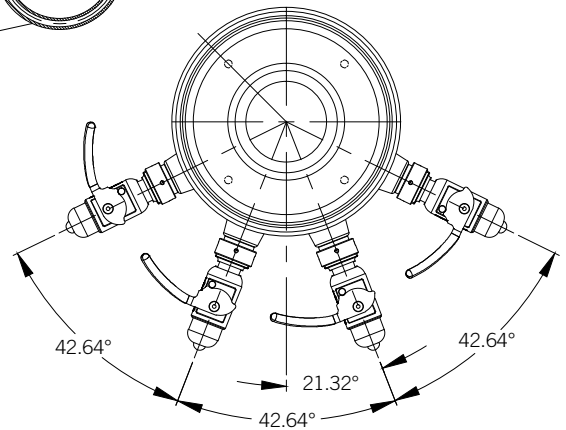

Dimensions

GEN-X™ BEVERAGE HOSE
1/4" I.D. x 5' [1524mm]

Toll-Free: 1-866-327-4159
www.micromatic.com

West

19791 Bahama St.
Northridge, CA 91324
Tel. (818) 701-9765
Fax. (818) 701-9844

Central

10726 North Second St.
Machesney Park, IL 61115
Tel. (815) 968-7557
Fax. (815) 968-0363