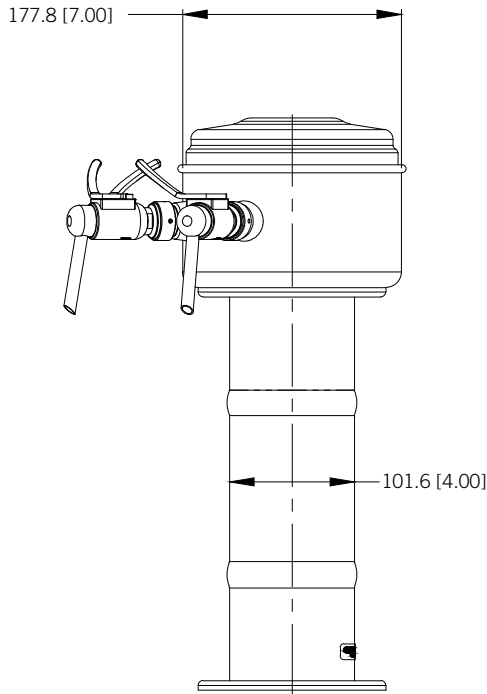

Dimensions

GEN-X™ BEVERAGE HOSE
1/4" I.D. x 5' [1524mm]

Toll-Free: 1-866-327-4159
www.micromatic.com

West

19791 Bahama St.
Northridge, CA 91324
Tel. (818) 701-9765
Fax. (818) 701-9844

Central

10726 North Second St.
Machesney Park, IL 61115
Tel. (815) 968-7557
Fax. (815) 968-0363