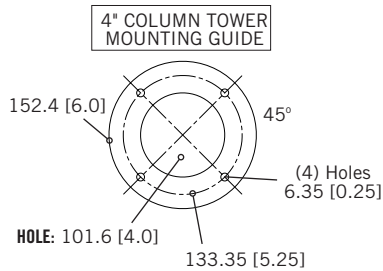

Dimensions

GEN-X™ BEVERAGE HOSE
1/4" I.D. x 5' [1524mm]

Toll-Free: 1-866-327-4159
www.micromatic.com

West

19791 Bahama St.
Northridge, CA 91324
Tel. (818) 701-9765
Fax. (818) 701-9844

Central

10726 North Second St.
Machesney Park, IL 61115
Tel. (815) 968-7557
Fax. (815) 968-0363