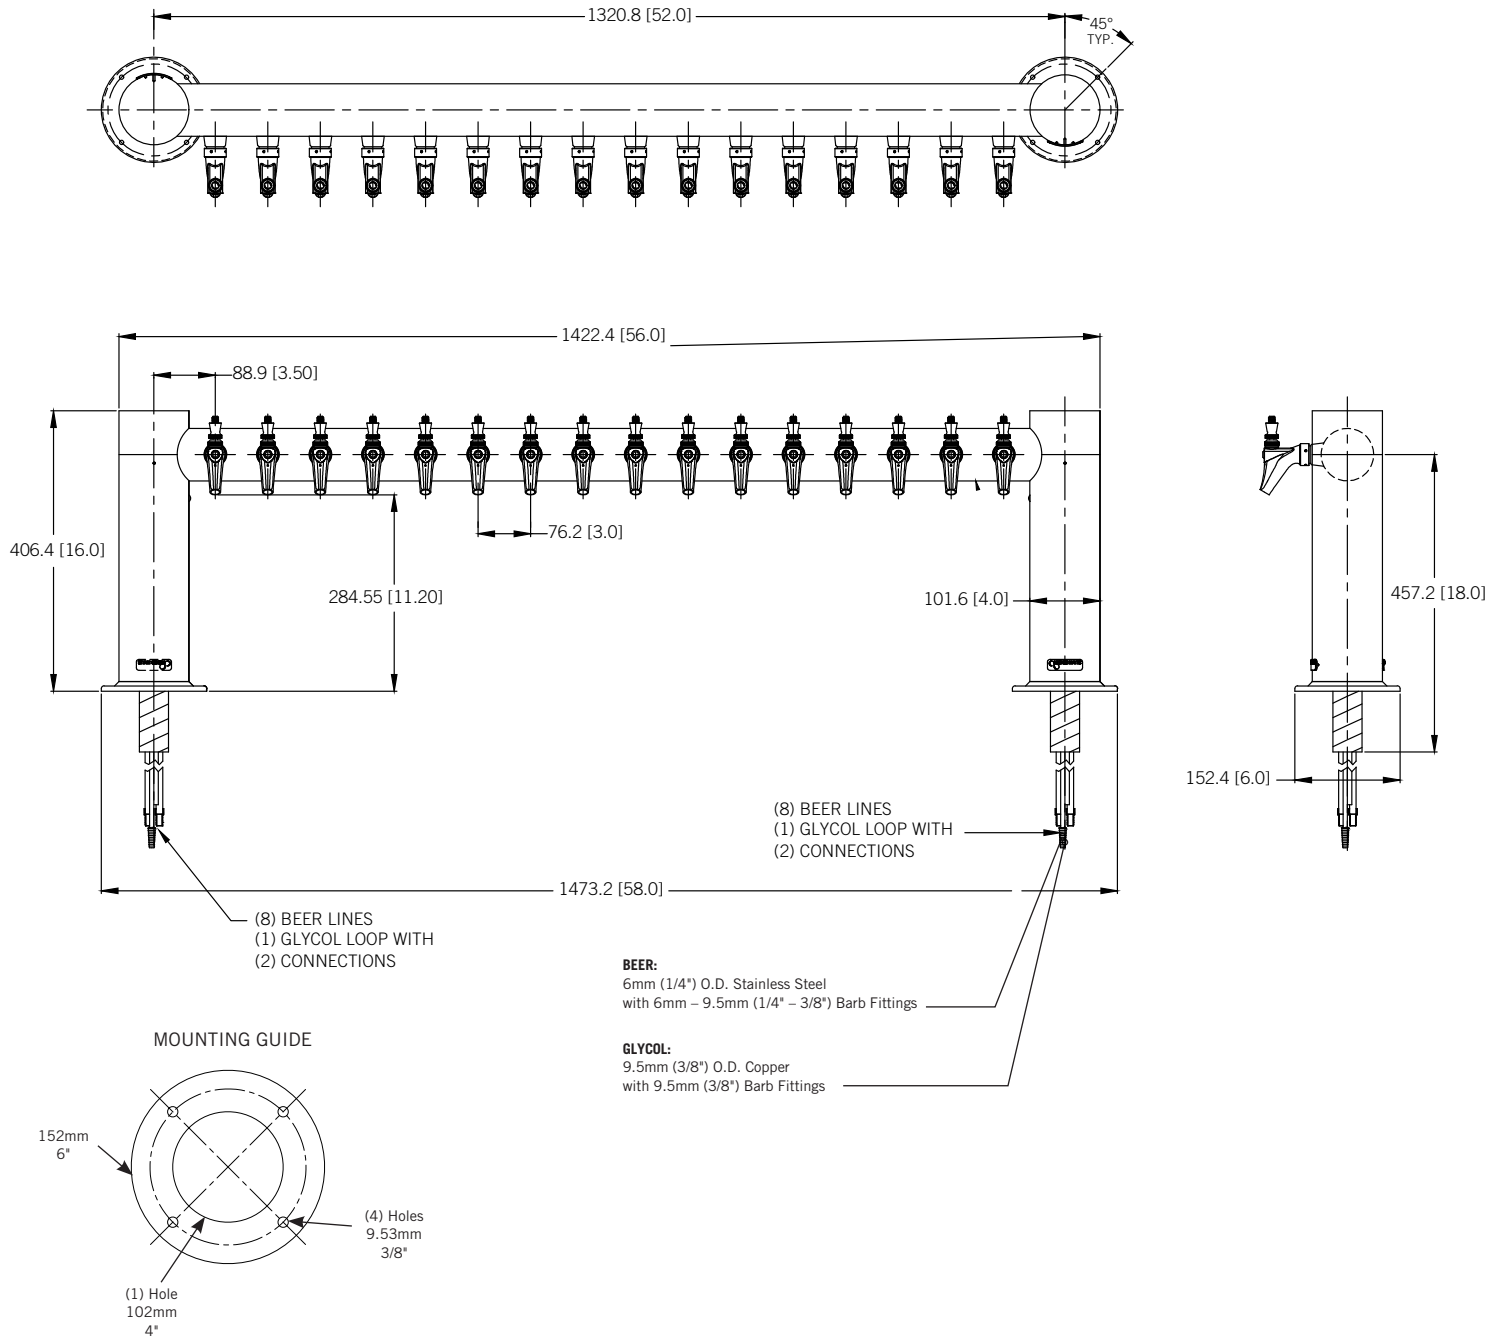

Part No.	Faucets	Finish	Shipping Weight
METRO-H-16PSSKR	16	Polished Stainless Steel	TBD
METRO-H-16PVDKR	16	PVD Brass	TBD

Dimensions

MICRO MATIC
Toll-Free: 1-866-327-4159
www.micromatic.com

West
19791 Bahama St.
Northridge, CA 91324
Tel. (818) 701-9765
Fax. (818) 701-9844

Central
10726 North Second St.
Machesney Park, IL 61115
Tel. (815) 968-7557
Fax. (815) 968-0363

Southeast
15111 Dispense Ln.
Brooksville, FL 34604
Tel. (352) 799-6331
Fax. (352) 796-2429

Northeast
4601 Saucon Creek Rd.
Center Valley, PA 18034
Tel. (610) 625-4464
Fax. (610) 625-4466