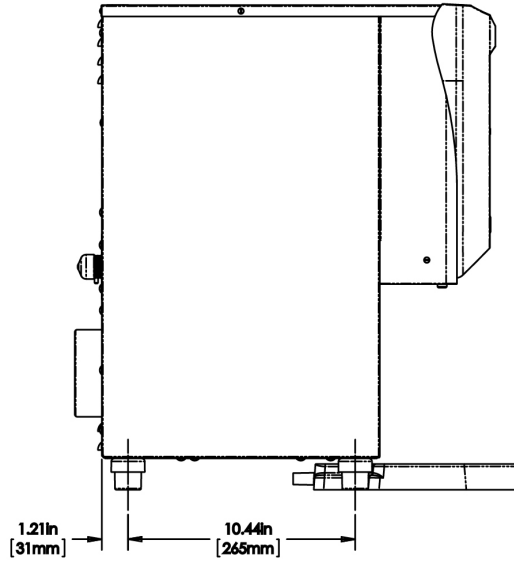

## Plumbing Requirements

PSI	kPa	Fitting Supplied	Water Flow Required (GPM)
20-90	138-621	1/4" Male Flare Fitting	-

Created on:  
09/13/2017

	Unit			Shipping				
	Width	Height	Depth	Width	Height	Depth	Weight	Volume
English	7.5 in.	22.3 in.	20.5 in.	10.6 in.	32.3 in.	21.9 in.	23.810 lbs	4.398 ft <sup>3</sup>
Metric	19.1 cm	56.6 cm	52.1 cm	26.9 cm	82.0 cm	55.6 cm	10.800 kgs	0.125 m <sup>3</sup>