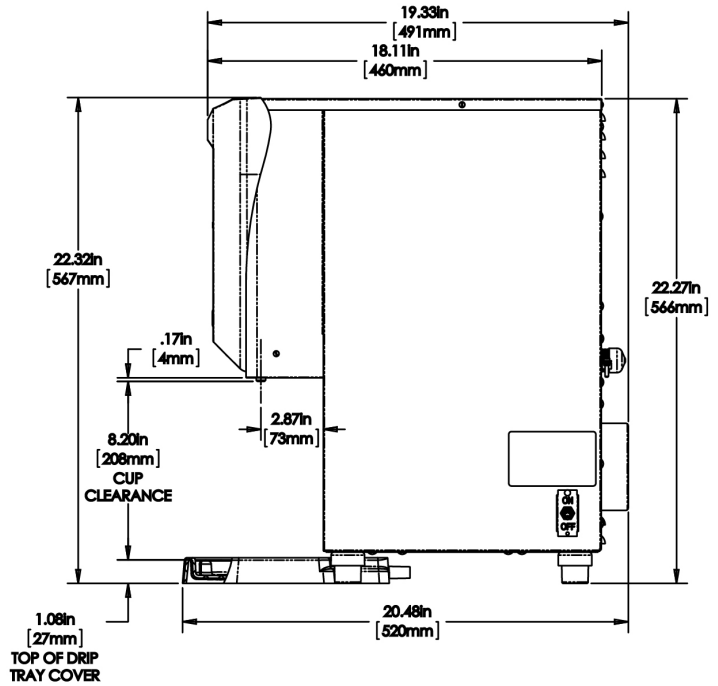

## Specifications

**Product #:** 45300.0006

**Dispense:** Push Button

**Water Access:** Plumbed

**Finish:** Stainless

**Temp. Setting:** 212°F (100.000°C)

**Dispense:** Portion Control

## Plumbing Requirements

PSI	kPa	Fitting Supplied	Water Flow Required (GPM)
20-90	138-621	1/4" Male Flare Fitting	-

Created on:  
09/13/2017

	Unit			Shipping				
	Width	Height	Depth	Width	Height	Depth	Weight	Volume
English	7.5 in.	22.3 in.	20.5 in.	10.6 in.	32.3 in.	21.9 in.	23.810 lbs	4.398 ft <sup>3</sup>
Metric	19.1 cm	56.6 cm	52.1 cm	26.9 cm	82.0 cm	55.6 cm	10.800 kgs	0.125 m <sup>3</sup>