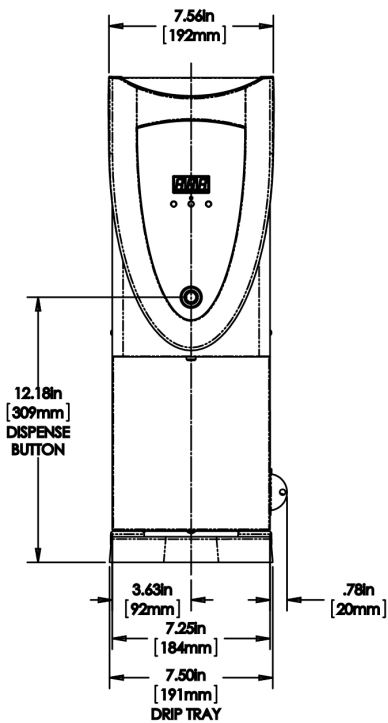

## Specifications

**Product #:** 45300.0006

**Dispense:** Push Button

**Water Access:** Plumbed

**Finish:** Stainless

**Temp. Setting:** 212°F (100.000°C)

**Dispense:** Portion Control

## Plumbing Requirements

PSI	kPa	Fitting Supplied	Water Flow Required (GPM)
20-90	138-621	1/4" Male Flare Fitting	-

Created on:  
09/13/2017

	Unit			Shipping				
	Width	Height	Depth	Width	Height	Depth	Weight	Volume
English	7.5 in.	22.3 in.	20.5 in.	10.6 in.	32.3 in.	21.9 in.	23.810 lbs	4.398 ft <sup>3</sup>
Metric	19.1 cm	56.6 cm	52.1 cm	26.9 cm	82.0 cm	55.6 cm	10.800 kgs	0.125 m <sup>3</sup>