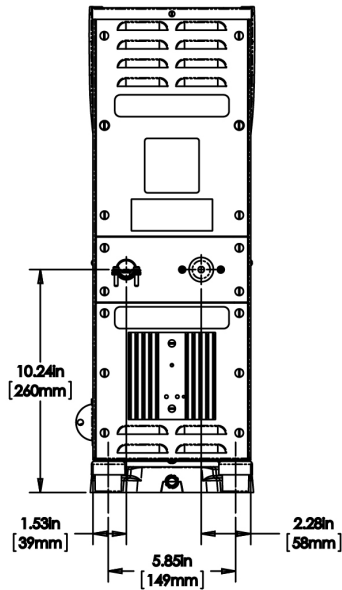

## Specifications

**Product #:** 45300.0006

**Dispense:** Push Button

**Water Access:** Plumbed

**Finish:** Stainless

**Temp. Setting:** 212°F (100.000°C)

**Dispense:** Portion Control

## Plumbing Requirements

PSI	kPa	Fitting Supplied	Water Flow Required (GPM)
20-90	138-621	1/4" Male Flare Fitting	-

Created on:  
09/13/2017

	Unit			Shipping				
	Width	Height	Depth	Width	Height	Depth	Weight	Volume
English	7.5 in.	22.3 in.	20.5 in.	10.6 in.	32.3 in.	21.9 in.	23.810 lbs	4.398 ft <sup>3</sup>
Metric	19.1 cm	56.6 cm	52.1 cm	26.9 cm	82.0 cm	55.6 cm	10.800 kgs	0.125 m <sup>3</sup>