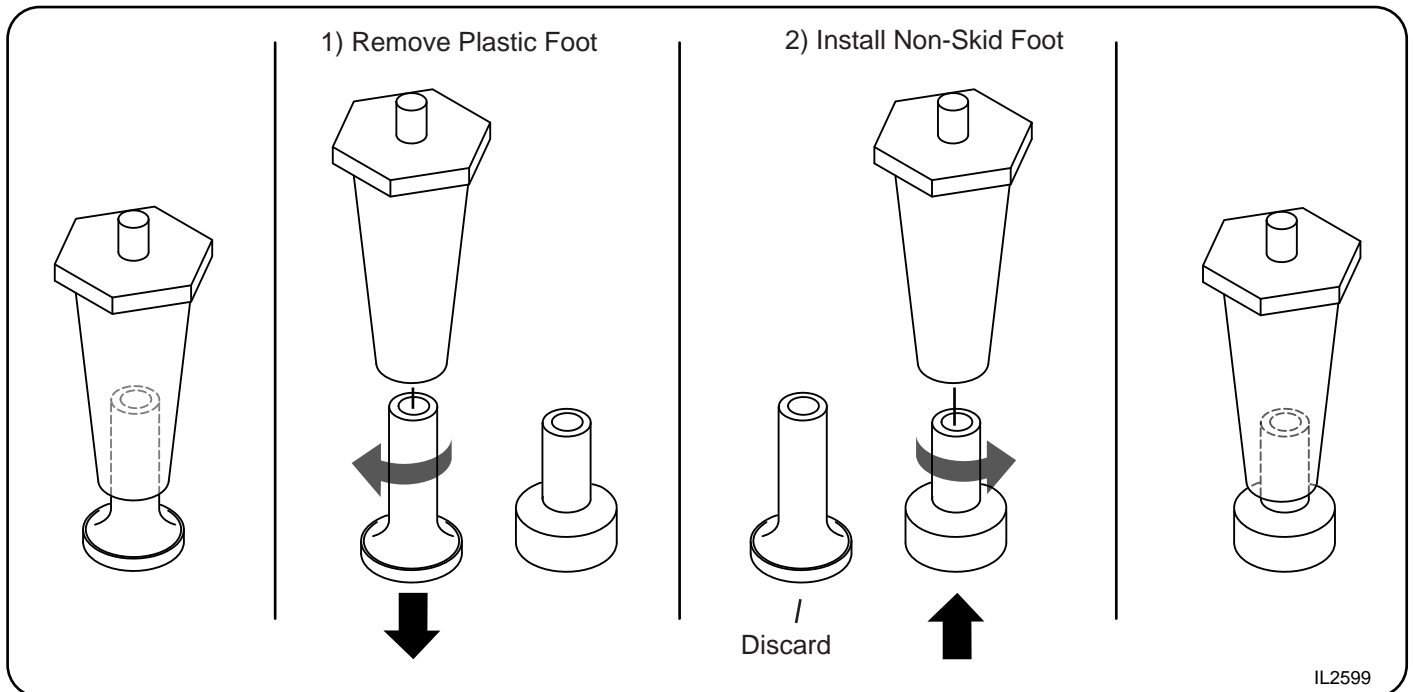

**Star
Manufacturing
International Inc.**

10 Sunnen Dr.
St. Louis, MO 63143

Phone: (314) 678-6303
FAX: (314) 781-2714

**Install
Instructions**

2M-Z16718 Rev. - 12/12/2012

NON-SKID LEG KIT

8A-RGLK-NS

Installing the Non-Skid Adjustable Leg: