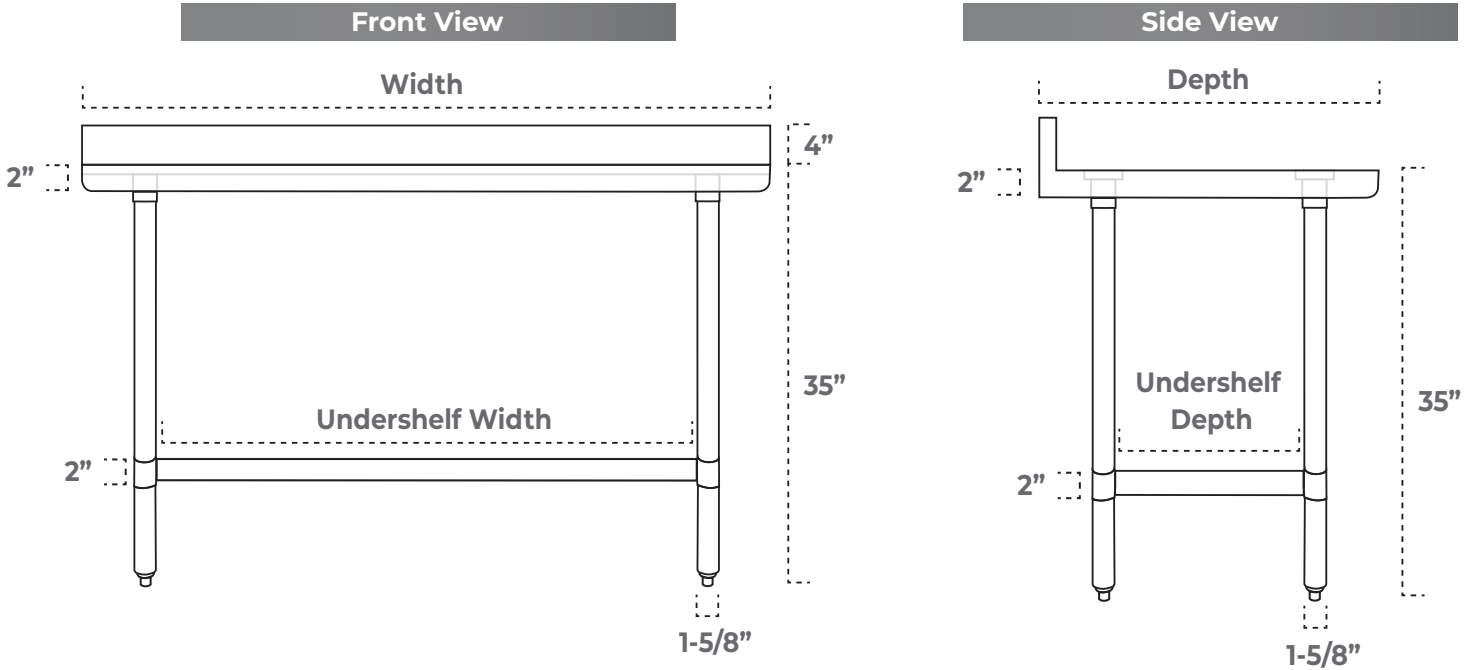

UNIT VIEW

Top View

Intended For Commercial Use Only. Empura assumes no liability for component failure, factory defects or any other damages for units installed in non-commercial foodservice or residential applications.

Attention CA Residents: This product can expose you to chemicals including lead, which are known to the State of California to cause cancer, birth defects, or other reproductive harm. For more information, go to www.p65warnings.ca.gov.