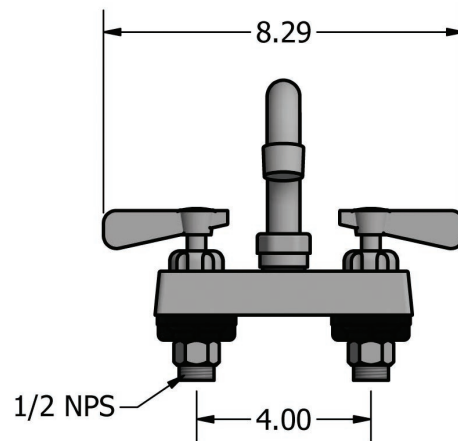

# 4" Deck Mount Stainless Steel Faucet with Swing Spout

Model: EVO-4DM

### Product Detail:

Model Number	DIM. A	DIM. B	DIM. C	Product Weight (lbs)
EVO-4DM-6	1.69"	4.31"	6"	4.00
EVO-4DM-8	1.94"	4.63"	8"	4.00
EVO-4DM-10	2.25"	4.88"	10"	4.00
EVO-4DM-12	2.00"	4.69"	12"	4.00
EVO-4DM-14	2.88"	5.56"	14"	4.00
EVO-4DM-16	2.38"	5.13"	16"	4.00
EVO-4DM-XX	Body Only	-	-	3.00

### Product Specifications:

- T-304 Cast Stainless Steel
- 1/4 Turn Ceramic Cartridges
- Color Coded Hot & Cold Indicators
- Double O-Ring Spout Seal
- Stainless Steel Cover
- Integral Check Valve
- Lead Free Compliant
- Lifetime Warranty

### Exploded Parts Detail:

Diagram #	Quantity	Part Number	Description
1	2	EVO-4DM-HANDLE	Handle
2	2	EVO-4DM-BONNET	Valve Bonnet
3	2	EVO-4DM-VALVE	Ceramic Valve
4	1	EVO-4DM-BODY	Faucet Body
5	2	EVO-4DM-MN	Mounting Nut
6	2	EVO-4DM-CF	Compression Fitting
7	2	EVO-4DM-CN	Compression Nut