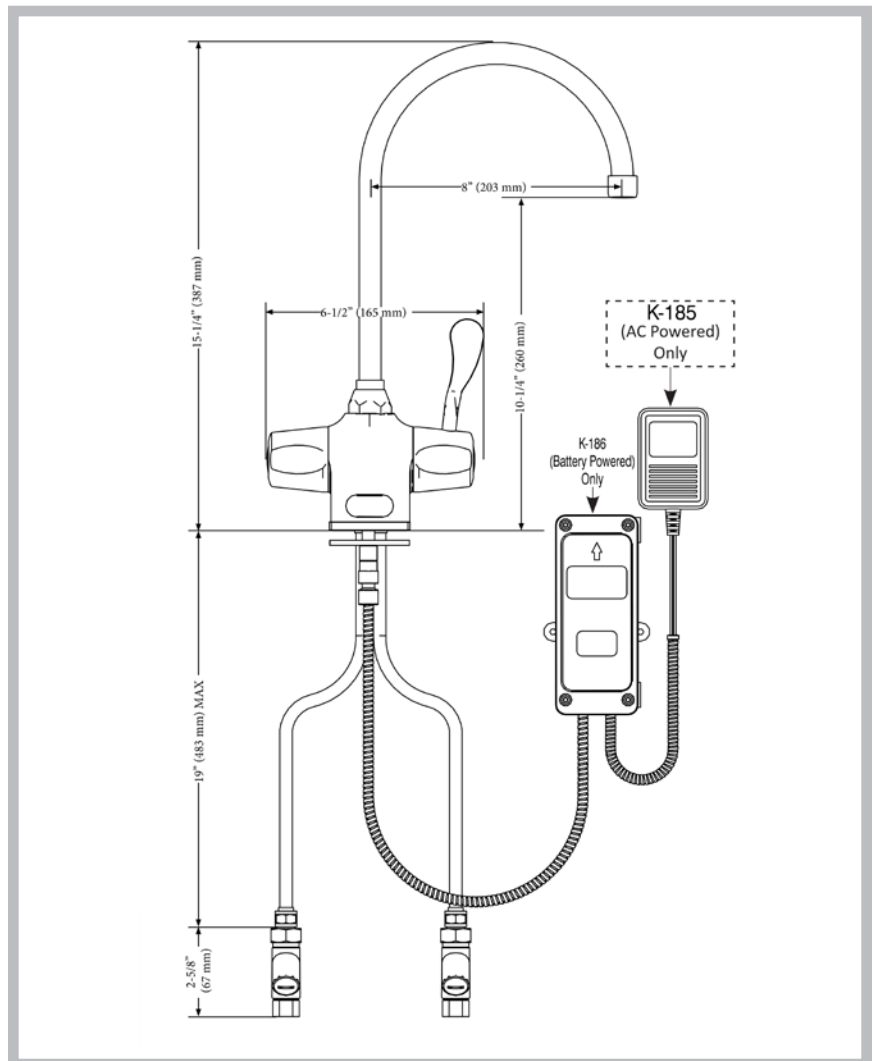

K-185/K-186 GOOSENECK DECK MOUNT ELECTRONIC FAUCET AND HANDLES

Conforms To NSF 61/9 Lead Free Requirements

**FAUCET AERATOR CONFORM TO
STANDARD 2.5 GPM ROSE SPRAY
FLOW CONTROL.**

Item #: _____ Qty #: _____
 Model #: _____
 Project #: _____

⚠ WARNING:

Faucet(s) on this page may expose you to chemicals, including lead, that are known to the State of California to cause cancer or birth defects or other reproductive harm. For more Info., visit www.p65warnings.ca.gov.

DIMENSIONS and SPECIFICATIONS

FEATURES:

- ACCU-SENSE adjustable sensor eyes.
- Wall mountable, waterproof control box with armored, vandal resistant control and power cables.
- Preset/adjustable sensor range of 6" - 30" for various installation requirements.
- Shut-off delay is adjustable from 1 (preset) to 8 seconds.
- Standard automatic time-out feature. Preset at 30 seconds, but adjustable to 10, 30, or 60 seconds. Prevents accidental sink overflow.
- Includes in-line filter with clean-out trap to reduce maintenance costs.
- K-185:** AC Powered. 120V 60 Hz or 220V. Output DC 12V, 0.8A/Class 2.
- K-186:** battery Powered. (4) AA Alkaline Batteries.
- Manual override provides continuous water flow for special applications or in case of failure.
- Manual controlled temperature adjustment.
- Slow closing, piston-operated solenoid valve provides reliable and smooth operation without water hammer.