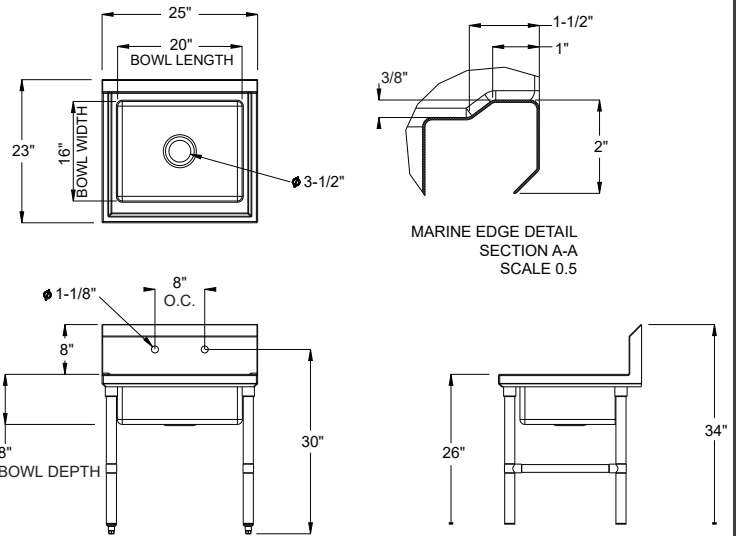

FREE-STANDING SERVICE SINK

DISH ROOM - FREE STANDING

NEW

MATERIALS

- 18 Gauge 304 Series Stainless Steel; Fabricated
- Stainless Steel Legs, Cross-Bracing, and Bullet Feet

**COMPATIBLE WITH
NEW NBR FAUCETS!
SEE PAGE 75**

FEATURES

- 8" Deep Fabricated Sink Bowl
 - 3-1/2" Drain Basket Included
- 8" On-Center Wall-Mounted Faucet Holes

MODEL NUMBER

SVS-2016

SOAK SINK SIZE

20" x 16" x 8"