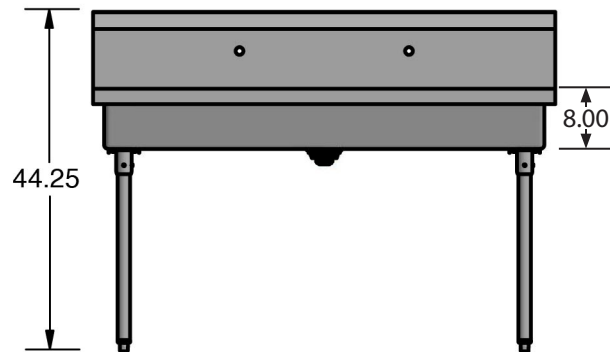

Freestanding Multistation Handwash Sinks

Stainless Steel Hand Sinks

Use your smart phone to scan the above QR code to visit our website:
www.bk-resources.com

Certifications:

Features:

- T-304 Basket Drain Included
- 1, 2, 3, or 4 Stations Per Sink Available
- Splash Mounted Single Hole or 8" On center Faucet
- Model #'s Ending in "B" Include an Attached Bracket for Mounting Knee Valves
- Custom Faucet Hole Configurations Available
- 19.875" Overall Width and 44.25" Overall Height

Material:

- 14 Ga. T-304 Stainless Steel Sink
- 18 Ga. S/S Legs / Supports

Part Number	Handwash Stations	Faucet / Spout Mounting	Bracket for Knee Valve	Overall Dimensions	Product Weight (lbs)
MSHS-24F1	1	Single Hole Splash	No	24" (l) x 19 7/8" (w)	44.14
MSHS-24F1B	1	Single Hole Splash	Yes	24" (l) x 19 7/8" (w)	44.66
MSHS-24F2	1	8" O.C. Splash	No	24" (l) x 19 7/8" (w)	44.14
MSHS-48F1	2	Single Hole Splash	No	48" (l) x 19 7/8" (w)	66.00
MSHS-48F1B	2	Single Hole Splash	Yes	48" (l) x 19 7/8" (w)	
MSHS-48F2	2	8" O.C. Splash	No	48" (l) x 19 7/8" (w)	74.00
MSHS-60F1	2	Single Hole Splash	No	60" (l) x 19 7/8" (w)	78.00
MSHS-60F1B	2	Single Hole Splash	Yes	60" (l) x 19 7/8" (w)	78.00
MSHS-60F2	2	8" O.C. Splash	No	60" (l) x 19 7/8" (w)	78.00
MSHS-72F1	3	Single Hole Splash	No	72 (l) x 19 7/8" (w)	89.00
MSHS-72F1B	3	Single Hole Splash	Yes	72 (l) x 19 7/8" (w)	89.00
MSHS-72F2	3	8" O.C. Splash	No	72 (l) x 19 7/8" (w)	89.00
MSHS-96F1	4	Single Hole Splash	No	96 (l) x 19 7/8" (w)	112.00
MSHS-96F1B	4	Single Hole Splash	Yes	96 (l) x 19 7/8" (w)	112.00
MSHS-96F2	4	8" O.C. Splash	No	96 (l) x 19 7/8" (w)	112.00