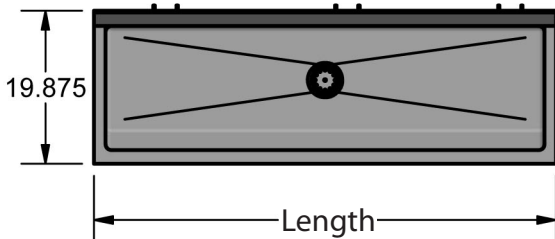

Freestanding Multistation Handwash Sinks

Stainless Steel Hand Sinks

Use your smart phone to scan the above QR code to visit our website:
www.bk-resources.com

Certifications:

Features:

- T-304 Basket Drain Included
- 1, 2, 3, or 4 Stations Per Sink Available
- Splash Mounted Single Hole or 8" On center Faucet
- Model #'s Ending in "B" Include an Attached Bracket for Mounting Knee Valves
- Custom Faucet Hole Configurations Available
- 19.875" Overall Width and 44.25" Overall Height

Material:

- 14 Ga. T-304 Stainless Steel Sink
- 18 Ga. S/S Legs / Supports

Part Number	Handwash Stations	Faucet / Spout Mounting	Bracket for Knee Valve	Overall Dimensions	Product Weight (lbs)
MSHS-24F1	1	Single Hole Splash	No	24" (l) x 19 7/8" (w)	44.14
MSHS-24F1B	1	Single Hole Splash	Yes	24" (l) x 19 7/8" (w)	44.66
MSHS-24F2	1	8" O.C. Splash	No	24" (l) x 19 7/8" (w)	44.14
MSHS-48F1	2	Single Hole Splash	No	48" (l) x 19 7/8" (w)	66.00
MSHS-48F1B	2	Single Hole Splash	Yes	48" (l) x 19 7/8" (w)	
MSHS-48F2	2	8" O.C. Splash	No	48" (l) x 19 7/8" (w)	74.00
MSHS-60F1	2	Single Hole Splash	No	60" (l) x 19 7/8" (w)	78.00
MSHS-60F1B	2	Single Hole Splash	Yes	60" (l) x 19 7/8" (w)	78.00
MSHS-60F2	2	8" O.C. Splash	No	60" (l) x 19 7/8" (w)	78.00
MSHS-72F1	3	Single Hole Splash	No	72 (l) x 19 7/8" (w)	89.00
MSHS-72F1B	3	Single Hole Splash	Yes	72 (l) x 19 7/8" (w)	89.00
MSHS-72F2	3	8" O.C. Splash	No	72 (l) x 19 7/8" (w)	89.00
MSHS-96F1	4	Single Hole Splash	No	96 (l) x 19 7/8" (w)	112.00
MSHS-96F1B	4	Single Hole Splash	Yes	96 (l) x 19 7/8" (w)	112.00
MSHS-96F2	4	8" O.C. Splash	No	96 (l) x 19 7/8" (w)	112.00