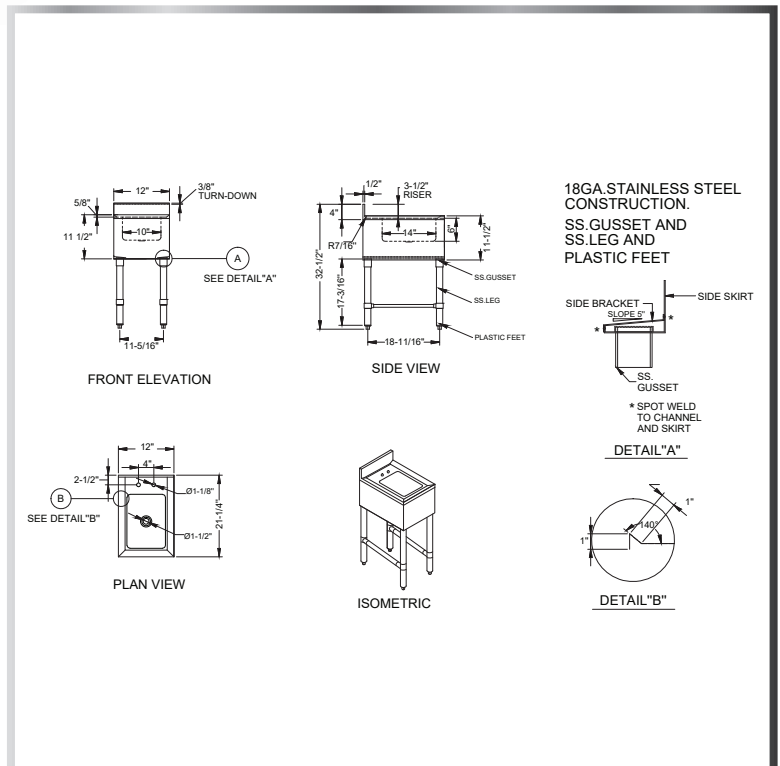

DECK MOUNT SLIM HAND DUMP SINK

UNDERBAR - SINKS

MATERIALS

- 18 Gauge 304 Series Stainless Steel; Fabricated
- Stainless Steel Legs and Cross-Bracing
- Plastic Adjustable Bullet Feet

FEATURES

- 4" On-Center Deck-Mounted Faucet Holes
- 6" Deep Sink Bowl
 - 3" Backsplash
 - Free-Standing

MODEL NUMBER	BOWL SIZE L X W X H	LENGTH	WIDTH
UD-1-1014-1221V	10" x 14" x 6"	12"	21-1/4"
UD-1-1014-1421V	10" x 14" x 6"	14-1/2"	21-1/4"