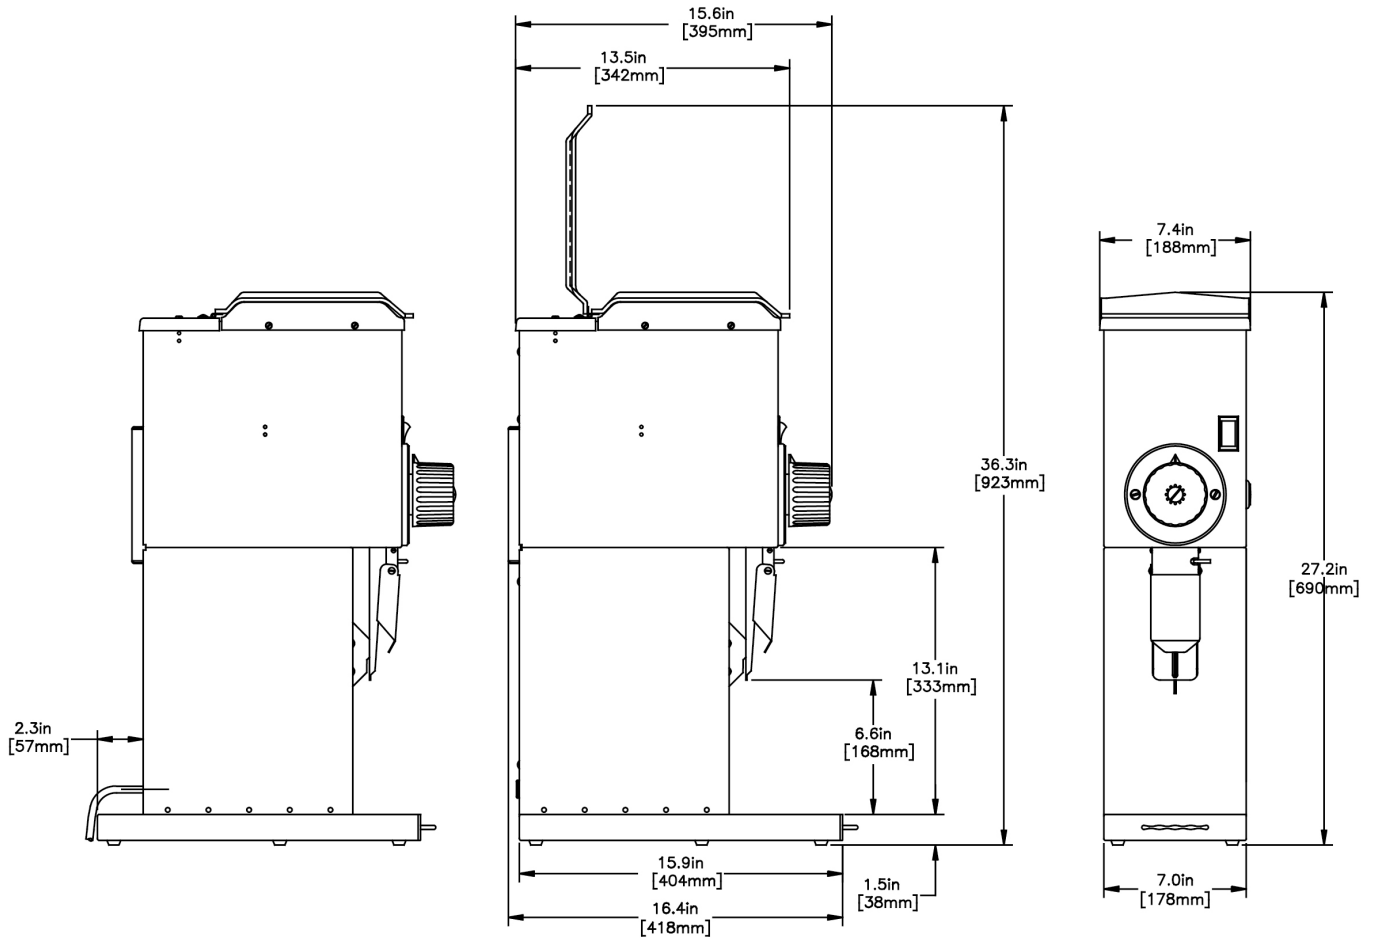

Created on:
09/08/2017

Unit			Shipping					
	Width	Height	Depth	Width	Height	Depth	Weight	Volume
English	7.4 in.	27.2 in.	16.0 in.	-	-	-	56.200 lbs	4.472 ft ³
Metric	18.8 cm	69.1 cm	40.6 cm	-	-	-	25.492 kgs	0.127 m ³