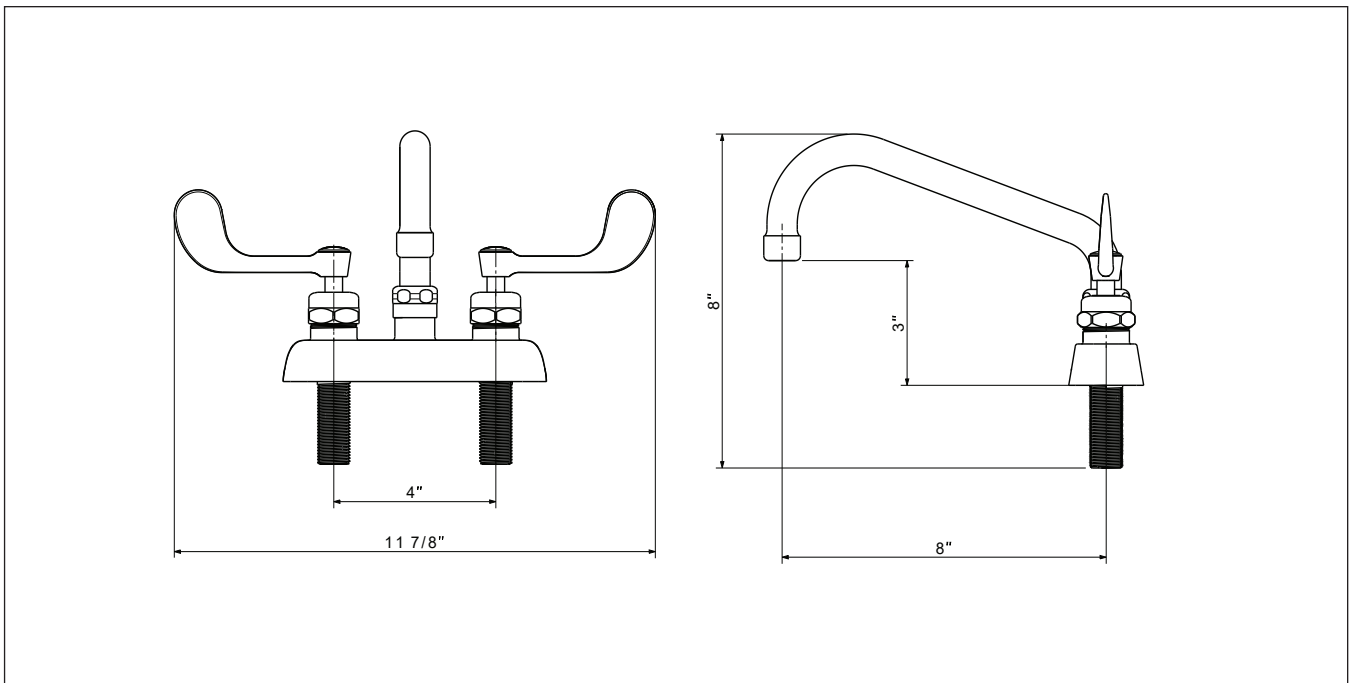

Model: **15-308L-W-__** Item #: _____ Date: _____
Project: _____ Qty: _____ Approved by: _____

4" Deck Mount with 8" Swing Spout, VR Wrist Blade Handles

Royal Series Plumbing

SPECIFICATIONS

Water Inlet	1/2" NPS
Temp. Range	40°F - 180°F
Rough In	7/8" Round Holes on 4" Center
Material	Chrome Plated Brass
Weight	5 lbs.

PRODUCT COMPLIANCE

- ASME A112.18.1-2011/CSA B125.1-11
- NSF-61
- NSF/ANSI 372
- Meets ANSI A117.1 (ADA)
- California Proposition 65

DESCRIPTION

- 4" Center Deck Mount Faucet with 8" Swing Spout, VR Wrist Blade Handles, Polished Chrome Finish

STANDARD FEATURES

- 1/4 Turn High Performance Ceramic Cartridge Valves with Integral Check
- Durable Full Range Swing Spout with Double O-ring Construction
- Vandal Resistant Wrist Blade Handles
- Warranty: 3 Years

OUTLETS

Standard Aerator	Suffix
☐ 0.20 GPM Aerator	E1
☐ 0.50 GPM Aerator	E2
☐ 1.00 GPM Aerator	E3
☐ 1.50 GPM Aerator	E4
☐ 1.80 GPM Aerator	E5
☐ 2.20 GPM Aerator	E6

Vandal Resistant Aerator	Suffix
☐ 0.35 GPM Aerator	G1
☐ 0.50 GPM Aerator	G2
☐ 1.00 GPM Aerator	G3
☐ 1.50 GPM Aerator	G4

Laminar Flow Outlet	Suffix
☐ 0.50 GPM Outlet	F1
☐ 1.50 GPM Outlet	F2

Vandal Resistant Laminar Flow Outlet	Suffix
☐ 0.35 GPM Outlet	H1
☐ 0.50 GPM Outlet	H2
☐ 1.00 GPM Outlet	H3
☐ 1.50 GPM Outlet	H4

WARNING: Plumbing connections should be made by qualified personnel who will observe all applicable plumbing, sanitary and safety codes.
WARNING: This product can expose you to chemicals including lead and lead compounds which are known to the State of California to cause cancer and birth defects or other reproductive harm. For more information go to www.P65Warnings.ca.gov.