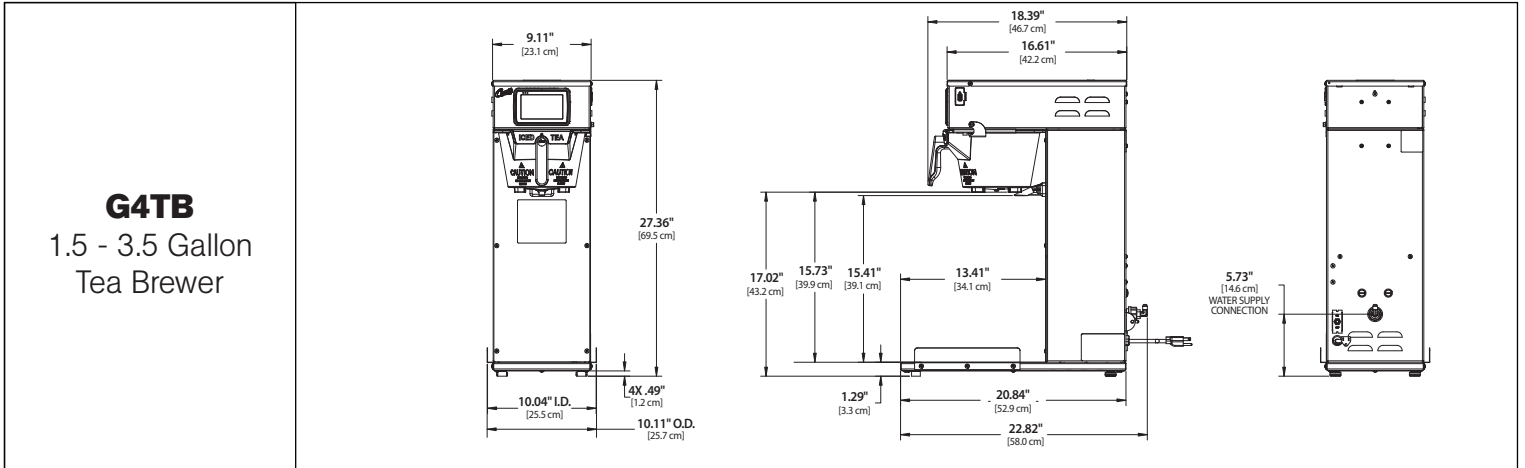

G4TBS Low Profile Tea Brewer

G4TBS

1.5 - 3.5 Gallon Tea Brewer
Shown with TCN1510
1.5 Gallon Dispenser
(Sold Separately)

■ Features

Generation Four (G4) Digital Control Module
Large, 4.3" Touch Screen
Icon-Driven Interface
"Fast Brew" Option
Easily Adjust Time, Volume, Temperature and More
Cold Water Brew Lock-Out
Built-In Self Diagnostic System

Perfecting the art of brewing since 1941

G4TBS Tea Brewer

Specifications

| MODEL # | DESCRIPTION | BREW CAPACITY | HEIGHT x WIDTH x DEPTH | BREWER FILL WEIGHT | SHIP WEIGHT | SHIP CUBE |
|---------|---------------------------|-------------------|--------------------------|--------------------|-------------|--------------|
| G4TBS | G4 Low Profile Tea Brewer | 1.5 - 3.5 Gallons | 27.36" x 10.11" x 22.82" | 144.2 lbs. | 33.0 lbs. | 6.28 cu. ft. |