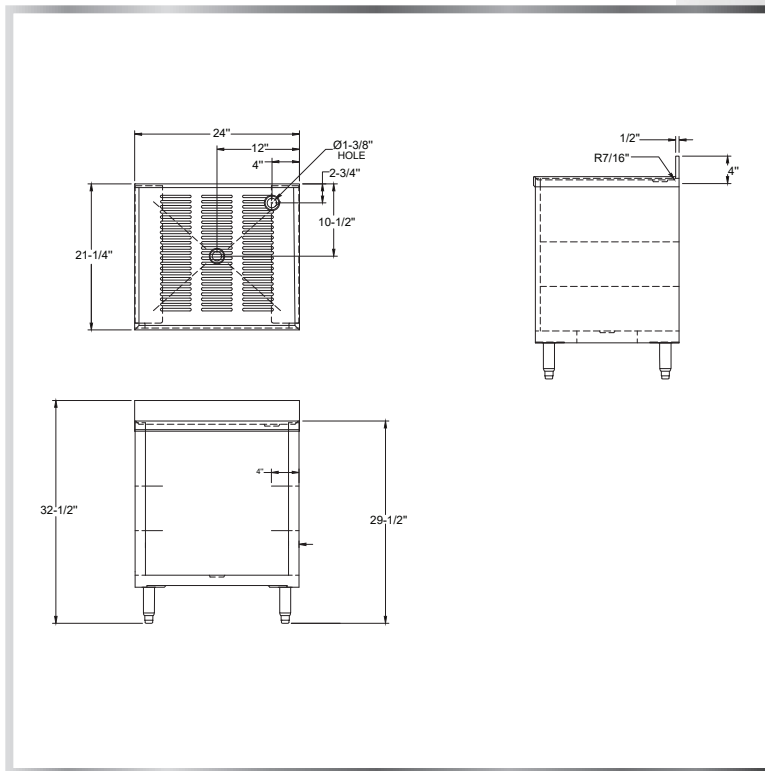

GLASS RACK CABINET

UNDERBAR - GLASS CABINETS

MATERIALS

- 18 Gauge 304 Series Stainless Steel; Fabricated
- Stainless Steel Adjustable Bullet Feet

FEATURES

- Ribbed Drainboard
- 4" Backsplash

MODEL NUMBER	LENGTH	WIDTH	NUMBER OF RACKS
GRC24-3	24"	21-1/4"	3