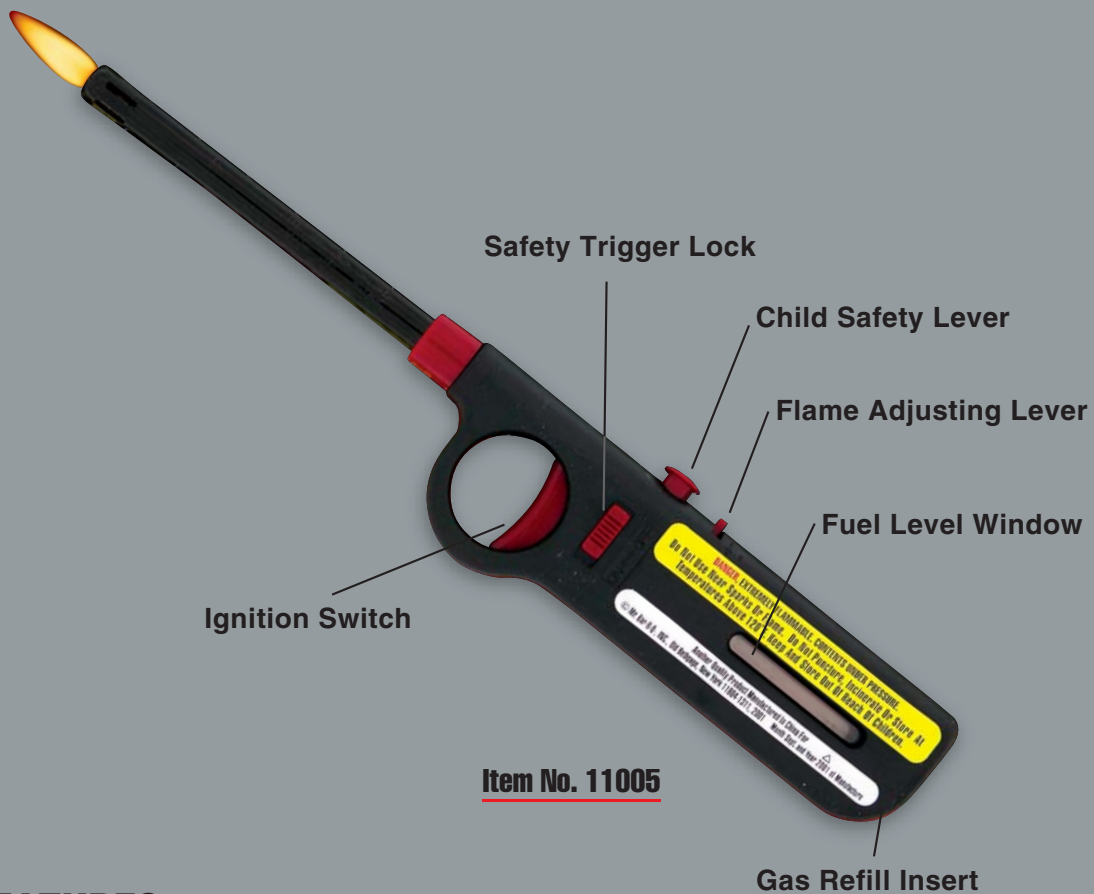

# REFILLABLE BUTANE LIGHTER

## FEATURES

- Child Resistant Safety Mechanism & C.P.S.C.
- Safety Trigger Lock
- Flame Adjusting Lever
- Fuel Level Window
- Reaches Hard-to-Light Places

For Information Call (800) 333-2124 or Visit Our Website at <http://www.chef-master.com>

Size: W215 x H279 mm

US(11005-Sell Sheet) Back

ITEM NUMBER	UPC CODE	DESCRIPTION	CASE PACK	CASE WEIGHT	CASE DIMENSIONS	CASE CUBE
11005	0-76903-11005-4	REFILLABLE BUTANE LIGHTER- Child resistant Safety Mechanism & C.P.S.C	144	30	18.11 X 13.8 X 13	1.88