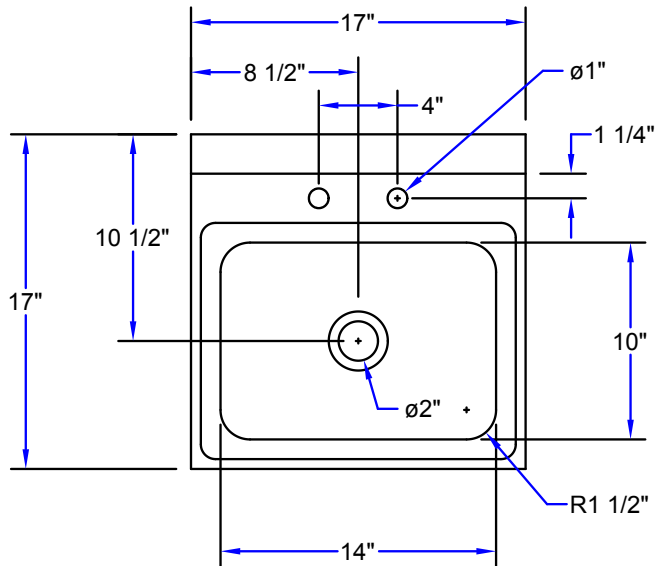

"PBHS-14-PD" PRO-BOWL HAND SINKS

Wall Mount, (1) 14"x10"x5" Deep Bowl

FEATURES:

- One Piece Deep Drawn Bowl
- All Sink Bowls Have Large Liberal Radii Corners
- Includes Basket Drain
- Deck Mount Faucet Holes 4" On-Center

SPECIFICATIONS:

- Bowl: Stainless Steel Tops Are TIG Welded, Exposed Welds Are Polished To Match Adjacent Surface
- Bowl: Type 300 Stainless Steel Polish, Satin Finish
- Bracket: Type 300 Stainless Steel Polish, Satin Finish
- Drain: 2" Drain Opening, With 1-1/2" NPS Outlet Connection

CERTIFICATIONS:

FAUCET INCLUDED
(PBF-4-D-LF)

PBHS-W-1410-PD

ACCESSORIES

MODEL
Faucets
ADA Wrist Blades
Towel Dispenser
Lever Wastes
Over Flows
P-Traps

"PBHS-14-PD" PRO-BOWL HAND SINKS

MODEL	BOWL SIZE (L X W X H)	OVERALL SINK SIZE (L X W X H)	FAUCET	WEIGHT (LBS)
PBHS-W-1410-PD	14"x10"x5"	17"x17"x13-1/8"	PBF-4-D-LF	12

ALL DIMENSIONS ARE TYPICAL. TOLERANCE +/- .500". JOHN BOOS & CO. RESERVES THE RIGHT TO CHANGE SPECIFICATIONS WITHOUT NOTICE.

DETAILED SPECIFICATIONS

"PBHS-14-PD" PRO-BOWL HAND SINKS

MODEL	BOWL SIZE (L X W X H)	OVERALL SINK SIZE (L X W X H)	FAUCET	WEIGHT (LBS)
PBHS-W-1410-PD	14"x10"x5"	17"x17"x13-1/8"	PBF-4-D-LF	12