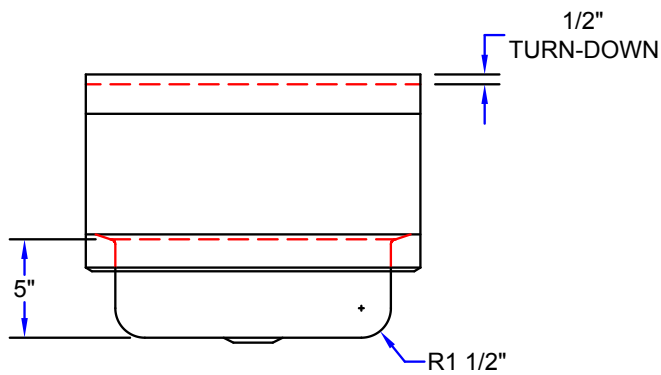

SPECIFICATIONS:

- Bowl: Stainless Steel Tops Are TIG Welded, Exposed Welds Are Polished To Match Adjacent Surface
- Bowl: Type 300 Stainless Steel Polish, Satin Finish
- Bracket: Type 300 Stainless Steel Polish, Satin Finish
- Drain: 2" Drain Opening, With 1-1/2" NPS Outlet Connection

CERTIFICATIONS:

FAUCET INCLUDED
(PBF-4-D-LF)

PBHS-W-1410-PD

ACCESSORIES

MODEL
Faucets
ADA Wrist Blades
Towel Dispenser
Lever Wastes
Over Flows
P-Traps

"PBHS-14-PD" PRO-BOWL HAND SINKS

MODEL	BOWL SIZE (L X W X H)	OVERALL SINK SIZE (L X W X H)	FAUCET	WEIGHT (LBS)
PBHS-W-1410-PD	14"x10"x5"	17"x17"x13-1/8"	PBF-4-D-LF	12

ALL DIMENSIONS ARE TYPICAL. TOLERANCE +/- .500". JOHN BOOS & CO. RESERVES THE RIGHT TO CHANGE SPECIFICATIONS WITHOUT NOTICE.

DETAILED SPECIFICATIONS

"PBHS-14-PD" PRO-BOWL HAND SINKS

MODEL	BOWL SIZE (L X W X H)	OVERALL SINK SIZE (L X W X H)	FAUCET	WEIGHT (LBS)
PBHS-W-1410-PD	14"x10"x5"	17"x17"x13-1/8"	PBF-4-D-LF	12