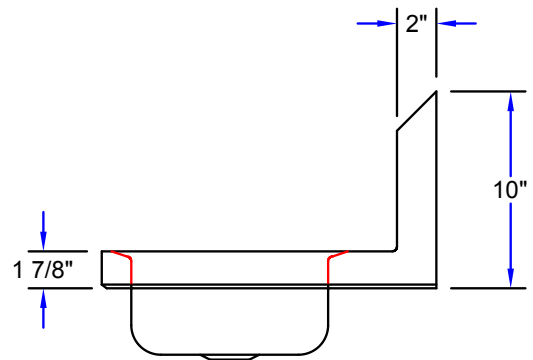

"PBHS-14-PD" PRO-BOWL HAND SINKS

Wall Mount, (1) 14"x10"x5" Deep Bowl

FEATURES:

- One Piece Deep Drawn Bowl
- All Sink Bowls Have Large Liberal Radii Corners
- Includes Basket Drain
- Deck Mount Faucet Holes 4" On-Center

CERTIFICATIONS:

FAUCET INCLUDED
(PBF-4-D-LF)

PBHS-W-1410-PD

ACCESSORIES

MODEL
Faucets
ADA Wrist Blades
Towel Dispenser
Lever Wastes
Over Flows
P-Traps

"PBHS-14-PD" PRO-BOWL HAND SINKS

MODEL	BOWL SIZE (L X W X H)	OVERALL SINK SIZE (L X W X H)	FAUCET	WEIGHT (LBS)
PBHS-W-1410-PD	14"x10"x5"	17"x17"x13-1/8"	PBF-4-D-LF	12

ALL DIMENSIONS ARE TYPICAL. TOLERANCE +/- .500". JOHN BOOS & CO. RESERVES THE RIGHT TO CHANGE SPECIFICATIONS WITHOUT NOTICE.

DETAILED SPECIFICATIONS

"PBHS-14-PD" PRO-BOWL HAND SINKS

MODEL	BOWL SIZE (L X W X H)	OVERALL SINK SIZE (L X W X H)	FAUCET	WEIGHT (LBS)
PBHS-W-1410-PD	14"x10"x5"	17"x17"x13-1/8"	PBF-4-D-LF	12

ALL DIMENSIONS ARE TYPICAL. TOLERANCE +/- .500". JOHN BOOS & CO. RESERVES THE RIGHT TO CHANGE SPECIFICATIONS WITHOUT NOTICE.