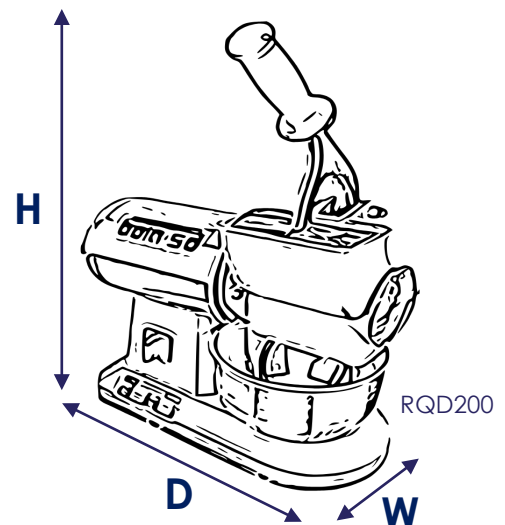

# HARD CHEESE GRATERS

MADE IN VENEZUELA

Models:

RQD200 / RQD300

## Standard Features

- Ideally suited for hotel, restaurants, butcheries, etc.
- Auto Safety Lock
- Structure in polished pressure die cast Aluminum Alloy
- Only for Hard Cheese, hard bread, chocolate, and almonds

RQD300

SPECIFICATIONS		
	RQD200	RQD300
Motor Power (Hp)	2	3
Grater Mouth	5.5" x 2.95" (13.97 x 7.5 cm)	
Power Supply	220V/60Hz/1Ph	
Amps	N/A	11.3
Plug / Connection	Nema 5-15p	
Product Dim. (WxDxH)	9" x 16" x 15"	
Net Weight	42 lbs (19 Kg)	
Shipping Dim. (WxDxH)	9.1" x 16.9" x 16.9"	