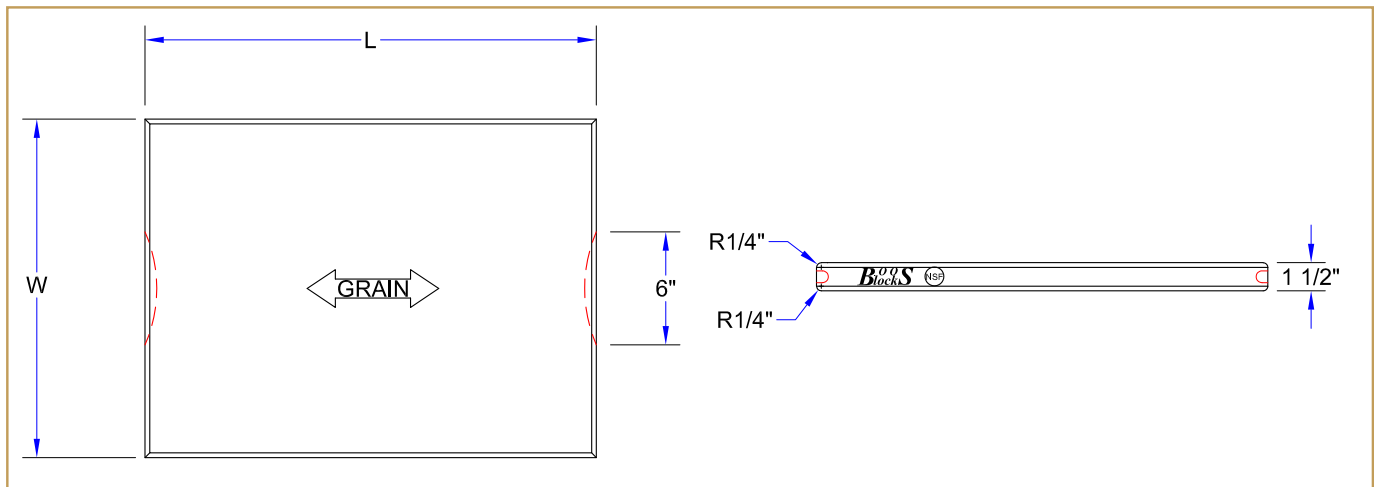

"RST" BOOS 1887 COLLECTION

Face Grain Wood Cutting Board - Rustic Edge Series - 1 3/4" Thick

FEATURES:

- Northern Hard Rock Maple, American Black Walnut or American Cherry, 1-3/4" Thick
- Reversible
- Face Grain Construction
- Oil Finish

CERTIFICATIONS:

NHLA

"RST" WOOD CUTTING BOARD

| MODEL | SPECIES | SIZE (L X W X H) | WT. (LBS) |
|----------------|---------|------------------|-----------|
| MPL-RST1312175 | Maple | 13"x12"x1-3/4" | 8 |
| MPL-RST1712175 | Maple | 17"x12"x1-3/4" | 11 |
| MPL-RST2112175 | Maple | 21"x12"x1-3/4" | 13 |
| WAL-RST1312175 | Walnut | 13"x12"x1-3/4" | 7 |
| WAL-RST1712175 | Walnut | 17"x12"x1-3/4" | 9 |
| WAL-RST2112175 | Walnut | 21"x12"x1-3/4" | 11 |
| CHY-RST1312175 | Cherry | 13"x12"x1-3/4" | 8 |
| CHY-RST1712175 | Cherry | 17"x12"x1-3/4" | 10 |
| CHY-RST2112175 | Cherry | 21"x12"x1-3/4" | 12 |

ALL DIMENSIONS ARE TYPICAL. TOLERANCE +/- .125". JOHN BOOS & CO. RESERVES THE RIGHT TO CHANGE SPECIFICATIONS WITHOUT NOTICE.