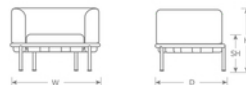

DETAILS

H	W	D	SH	Lbs
28.5"	40.5"	32.5"	17"	36.6

Download Collection Brochure [HERE](#)

Cushion Details [HERE](#)

Outdoor/Indoor Lounge Armchair

*Cushions included

Advanced Collection

Frame: Aluminum

Seat/Back: Cushion Seat/Back

Assembly Required: Yes

SHIPPING

FOB: PA 17042

Special Order Ship Finishes:

23 A/White

24 A/Black

37 A/Moss Grey