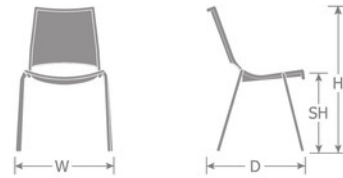

DETAILS

H	W	D	SH	Lbs
34"	22.5"	23"	18"	12

Outdoor/Indoor Stacking Side Chair

E-coated powder coat finish

Frame: Tubular Steel

Seat/Back: Small Interlace Steel Mesh

Stackability: 8

SHIPPING

Master Pack Quantity: 4

Master Pack Dimensions: 40"x28"x26"

Master Pack Weight: 53 Lbs.

Density: 4

Master Cartons/Pallet: 6

Freight Class: 250

FOB: PA 17042

Quick Ship Finishes: