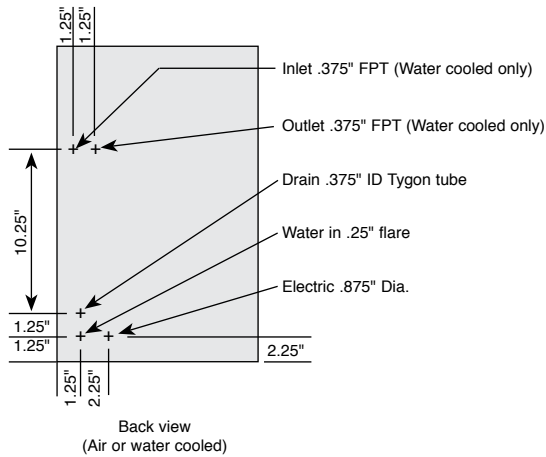

### FEATURES

**High-yield** – Makes up to 369 lbs of high quality "chewable" chunklet ice per day

**Small footprint** – Compact design, only 14.5" wide

**Durable** – Corrosion-free stainless steel exterior

**Environmentally responsible** – Energy Efficient and uses CFC-free, R-404A refrigerant

**Efficient** – Uses 100% of water

PART NUMBER	MODEL NUMBER	ELECTRICAL	VOLTAGE RANGE	CONDENSER	PRODUCTION 70°/50°
569200018	WCC-500A	115 V / 60 Hz	110-126 V	Air	369 lb (168 kg)
569200019	WCC-500W			Water	

## TECHNICAL SPECIFICATIONS

DESCRIPTION..... Continuous compressed ice cuber

CUBE SIZE ..... 0.5"H x 0.375"W x 0.875"D (10 mm x 13 mm x 22 mm)

COMPRESSOR ..... 1/2 HP

REFRIGERANT ..... CFC-Free, R-404

MINIMUM CIRCUIT..... 15 Amps

CABINET CONSTRUCTION ..... Stainless steel

DIMENSIONS..... 24.5"H x 14.5"W x 25"D (62.23.14 cm x 36.83 cm x 63.50 cm)

OPERATING WEIGHT..... 142 lb (65 kg)

SHIPPING WEIGHT..... 154 lb (70 kg)

AGENCY LISTINGS.....