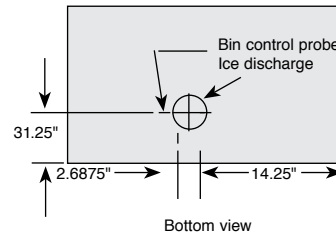

PART NUMBER	MODEL NUMBER	ELECTRICAL	VOLTAGE RANGE	CONDENSER	PRODUCTION 70°/50°
569200018	WCC-500A	115 V / 60 Hz	110-126 V	Air	369 lb (168 kg)
569200019	WCC-500W			Water	

TECHNICAL SPECIFICATIONS

DESCRIPTION..... Continuous compressed ice cuber

CUBE SIZE ..... 0.5"H x 0.375"W x 0.875"D (10 mm x 13 mm x 22 mm)

COMPRESSOR ..... 1/2 HP

REFRIGERANT ..... CFC-Free, R-404

MINIMUM CIRCUIT..... 15 Amps

CABINET CONSTRUCTION ..... Stainless steel

DIMENSIONS..... 24.5"H x 14.5"W x 25"D (62.23.14 cm x 36.83 cm x 63.50 cm)

OPERATING WEIGHT..... 142 lb (65 kg)

SHIPPING WEIGHT..... 154 lb (70 kg)

AGENCY LISTINGS.....