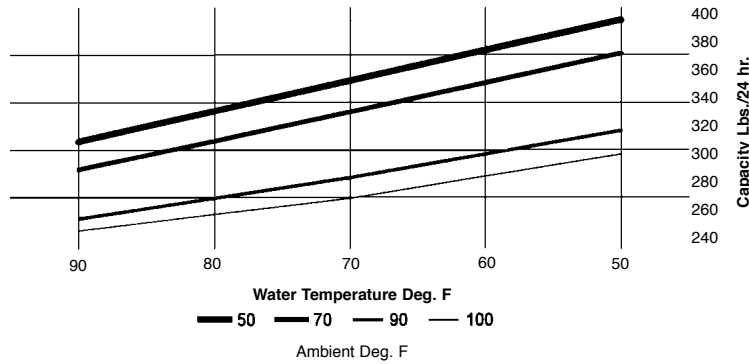

### FEATURES

**High-yield** – Makes up to 369 lbs of high quality "chewable" chunklet ice per day

**Small footprint** – Compact design, only 14.5" wide

**Durable** – Corrosion-free stainless steel exterior

**Environmentally responsible** – Energy Efficient and uses CFC-free, R-404A refrigerant

**Efficient** – Uses 100% of water

PART NUMBER	MODEL NUMBER	ELECTRICAL	VOLTAGE RANGE	CONDENSER	PRODUCTION 70°/50°
569200018	WCC-500A	115 V / 60 Hz	110-126 V	Air	369 lb (168 kg)
569200019	WCC-500W			Water	

## TECHNICAL SPECIFICATIONS

DESCRIPTION..... Continuous compressed ice cuber

CUBE SIZE ..... 0.5"H x 0.375"W x 0.875"D (10 mm x 13 mm x 22 mm)

COMPRESSOR ..... 1/2 HP

REFRIGERANT ..... CFC-Free, R-404

MINIMUM CIRCUIT..... 15 Amps