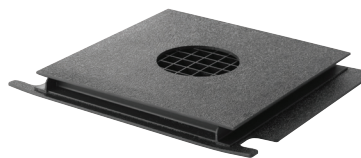

MODEL	BREW HEIGHT	WIDTH
7757	17-1/2"	8-1/2"
7757-D	17-1/2"	8-1/2"
7878-THS	12-1/4"	5-15/16"
7874-THS	9-7/8"	5-3/8"
7885-THS	-	-
7752NS-TGB	11-3/4"	8-5/8"
7750NS-TGB	17-1/16"	7-5/16"

ACCESSORIES

Shown with optional 7752-TGB

Model 3871-NS-SRVST

Shown with optional 7752-TGB

FOR USE WITH 7752-TGB ONLY

Model 8857-SRVST1W

Thermal Server Lift

Model 3774BREWSTE

Plastic Drip Tray

Model 3776-DRTRY-P