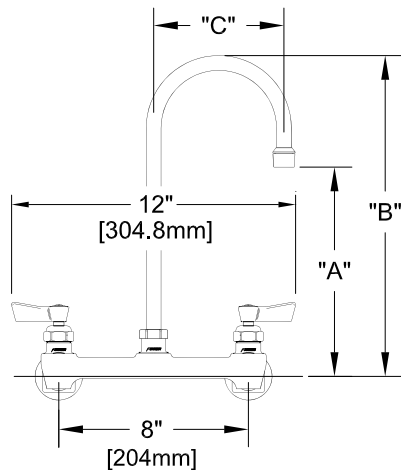

8" C/C BACKSPLASH FAUCET W/ LEVER HANDLES

8" C/C BACKSPLASH FAUCET W/ WRIST HANDLES

8" C/C BACKSPLASH FAUCET

ROUGH-IN:

PRODUCT NAME:

STAINLESS STEEL 8" BACKSPLASH FAUCET WITH SWIVEL / RIGID GOOSENECK SPOUT

MODEL:

- 61476 W/ 6" SWIVEL/RIGID GOOSENECK SPOUT W/ LEVER HANDLES
- 61298 W/ 12" SWIVEL/RIGID GOOSENECK SPOUT W/ LEVER HANDLES
- 61484 W/ 6" SWIVEL/RIGID GOOSENECK SPOUT W/ WRIST HANDLES
- 61301 W/ 12" SWIVEL/RIGID GOOSENECK SPOUT W/ WRIST HANDLES

FEATURES

CONTROL VALVE

- * 8" C/C BACKSPLASH MOUNT
- * CONCENTRICS
- * STAINLESS STEEL CONSTRUCTION
- * SWIVELLING SEAT DISKS
- * HOT SIDE STEM - RIGHT HAND
- * COLD SIDE STEM - LEFT HAND
- * LEVER HANDLES OR WRIST HANDLES
- * GOOSENECK SPOUT

SYSTEM LIMITS

- * TEMP: 40°F MIN. TO 140°F MAX.
- * 2.20 GPM @ 60 PSI

SHIPPING WEIGHT

- * 3.5 LBS

* NSF 61-9 APPROVED & LISTED

www.truesdail.com

MODELS	DIM "A"	DIM "B"	DIM "C"
61476	4-1/2"	8-1/16"	3-1/2"
61484	[114.3mm]	[204.8mm]	[88.90mm]
61298	8-1/4"	12-1/4"	5-1/2"
61301	[209.6mm]	[311.2mm]	[139.7mm]