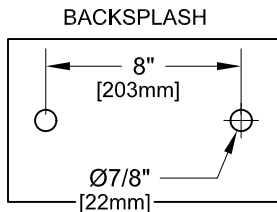

8" C/C BACKSPLASH FAUCET W/ LEVER HANDLES

8" C/C BACKSPLASH FAUCET W/ WRIST HANDLES

8" C/C BACKSPLASH FAUCET

ROUGH-IN:

PRODUCT NAME:

STAINLESS STEEL 8" BACKSPLASH FAUCET WITH SWIVEL / RIGID GOOSENECK SPOUT

MODEL:

- 61476 W/ 6" SWIVEL/RIGID GOOSENECK SPOUT W/ LEVER HANDLES
- 61298 W/ 12" SWIVEL/RIGID GOOSENECK SPOUT W/ LEVER HANDLES
- 61484 W/ 6" SWIVEL/RIGID GOOSENECK SPOUT W/ WRIST HANDLES
- 61301 W/ 12" SWIVEL/RIGID GOOSENECK SPOUT W/ WRIST HANDLES

FEATURES

CONTROL VALVE

- * 8" C/C BACKSPLASH MOUNT
- * CONCENTRICS
- * STAINLESS STEEL CONSTRUCTION
- * SWIVELLING SEAT DISKS
- * HOT SIDE STEM - RIGHT HAND
- * COLD SIDE STEM - LEFT HAND
- * LEVER HANDLES OR WRIST HANDLES
- * GOOSENECK SPOUT

SYSTEM LIMITS

- * TEMP: 40°F MIN. TO 140°F MAX.
- * 2.20 GPM @ 60 PSI

SHIPPING WEIGHT

- * 3.5 LBS

* NSF 61-9 APPROVED & LISTED

www.truesdail.com

MODELS	DIM "A"	DIM "B"	DIM "C"
61476	4-1/2"	8-1/16"	3-1/2"
61484	[114.3mm]	[204.8mm]	[88.90mm]
61298	8-1/4"	12-1/4"	5-1/2"
61301	[209.6mm]	[311.2mm]	[139.7mm]