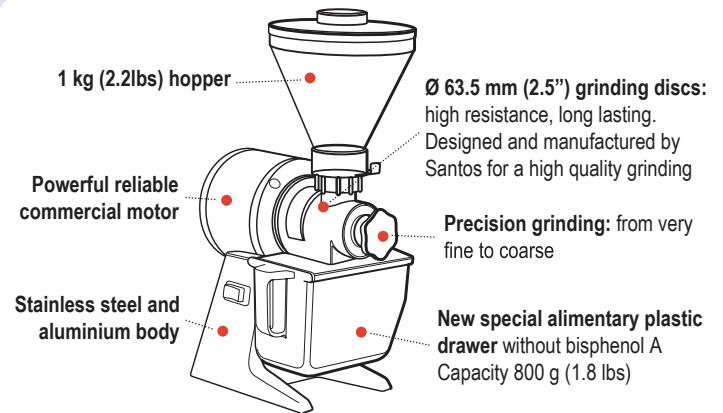

FEATURES:

- Grinding adjustments: Extra fine to extra coarse
- Horizontal axis grinding discs with feeding screw
- Commercial reliable induction motor
- Capacity of the plastic drawer: 800 g
- Average output: 30 lb. (14 kg.) /hour
- All removable parts are dishwasher safe

1-833-487-3686

www.trentoequipment.com

sales@trentoequipment.com

Follow us on social media
@trentoequipment

Authorized Dealer

PARTS

1. Bean hopper cover
2. Bean hopper
3. Bean hopper shutter
4. Adjusting dial
5. Adjuster button attachment
6. Grinding wheel gap adjuster button
7. Dial fastening screw
8. Removable drawer
9. Non-slip feet
10. On-off switch
11. Grinding unit clamp
12. Grinding unit
13. Thermal overload switch, with reset

Technical Specification

Item	44116
Model	SANTOS 01PV
Production (Per Hour)	31 lb. (14 kg.)
Power	650 W / 0.87 hp
Amps	5.9 A
Electrical	110V/60Hz/1Ph
RPM	1800
Net Weight	33 lb. (15 kg.)
Net Dimensions (WDH)	10" x 13" x 22" (250 x 320 x 550 mm)
Gross Weight	36 lb. (16.5 kg.)
Gross Dimensions (WDH)	12" x 16" x 23" (300 x 410 x 575 mm)

FEATURES

DIMENSIONS