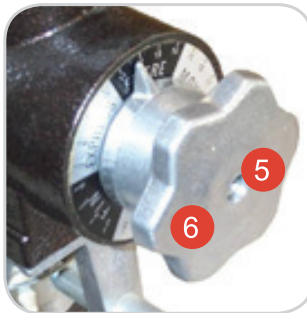

FEATURES:

- Grinding adjustments: Extra fine to extra coarse
- Horizontal axis grinding discs with feeding screw
- Commercial reliable induction motor
- Capacity of the plastic drawer: 800 g
- Average output: 30 lb. (14 kg.) /hour
- All removable parts are dishwasher safe

1-833-487-3686

www.trentoequipment.com

sales@trentoequipment.com

Follow us on social media
@trentoequipment

Authorized Dealer

PARTS

1. Bean hopper cover
2. Bean hopper
3. Bean hopper shutter
4. Adjusting dial
5. Adjuster button attachment
6. Grinding wheel gap adjuster button
7. Dial fastening screw
8. Removable drawer
9. Non-slip feet
10. On-off switch
11. Grinding unit clamp
12. Grinding unit
13. Thermal overload switch, with reset

Technical Specification

Item	44116
Model	SANTOS 01PV
Production (Per Hour)	31 lb. (14 kg.)
Power	650 W / 0.87 hp
Amps	5.9 A
Electrical	110V/60Hz/1Ph
RPM	1800
Net Weight	33 lb. (15 kg.)
Net Dimensions (WDH)	10" x 13" x 22" (250 x 320 x 550 mm)
Gross Weight	36 lb. (16.5 kg.)
Gross Dimensions (WDH)	12" x 16" x 23" (300 x 410 x 575 mm)