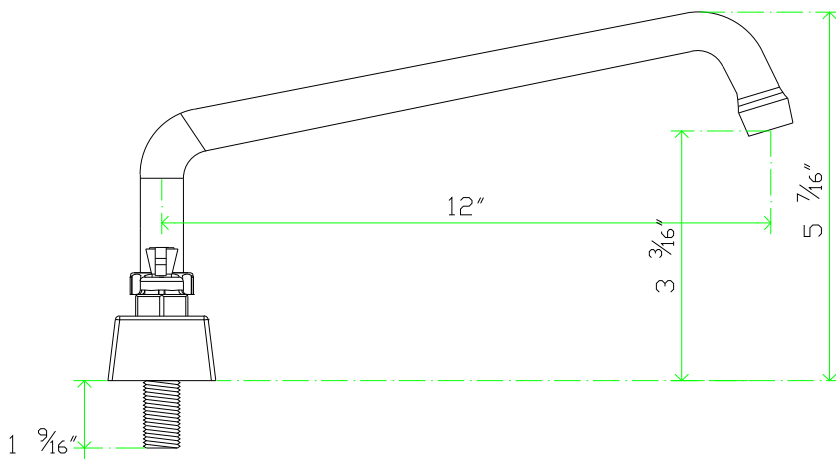

TECHNICAL SPECS

Model #	EFD4035GS	EFD4060GS	EFD4080SS	EFD4120SS
Mounting Type	Deck	Deck	Deck	Deck
Centers	4"	4"	4"	4"
Inlets	1/2" NPS	1/2" NPS	1/2" NPS	1/2" NPS
Spout Length	3-1/2"	6"	8"	12"
Faucet Height	9-1/4"	9-1/4"	4-3/4"	5-7/16"
Flow Rate	2 GPM	2 GPM	2 GPM	2 GPM
Water Temperature	Up To 140F	Up To 140F	Up To 140F	Up To 140F
Material	Brass	Brass	Brass	Brass
Finish	Chrome	Chrome	Chrome	Chrome
Spout Type	Swivel Gooseneck	Swivel Gooseneck	Swing	Swing
Handle Type	Lever Handle	Lever Handle	Lever Handle	Lever Handle
NSF Listing	YES	YES	YES	YES
Ship Weight / Unit	1.9lb	2.2lb	2lb	2.1lb
Ship Dimensions / Unit	8-5/8" x 4-3/4" x 2-3/4"	11-7/8" x 3-1/4" x 2-1/4"	9-5/8" x 5-7/16" x 2-5/16"	13-3/4" x 8-5/8" x 2-1/8"
Master Case Quantity	24	20	20	20
Master Case Dimensions	17-1/2" x 11-5/8" x 14-3/4"	24" x 15-1/16" x 11-7/16"	19-1/2" x 11-5/8" x 13-3/16"	20-7/8" x 15" x 10-3/4"
Master Case Weight	45.5lb	43.2lb	39.5lb	42.2lb

EFD4080SS

Front View

Side View

EFD4120SS

Front View

Side View

Intended For Commercial Use Only. Empura assumes no liability for component failure, factory defects or any other damages for units installed in non-commercial foodservice or residential applications.