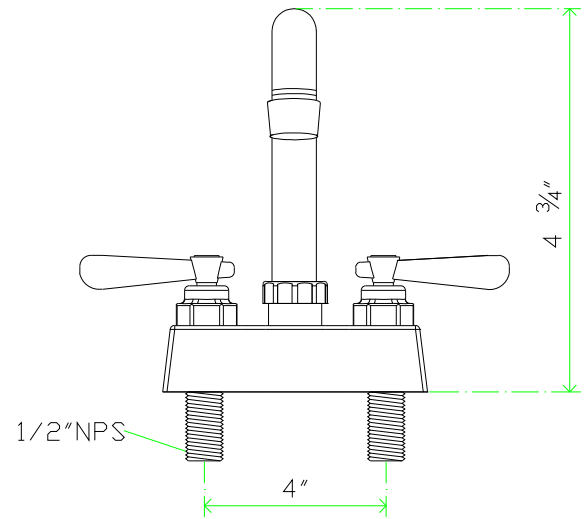

EFD4080SS

Side View

EFD4120SS

Intended For Commercial Use Only. Empura assumes no liability for component failure, factory defects or any other damages for units installed in non-commercial foodservice or residential applications.

Attention CA Residents: This product can expose you to chemicals including lead, which are known to the State of California to cause cancer, birth defects, or other reproductive harm. For more information, go to www.p65warnings.ca.gov.