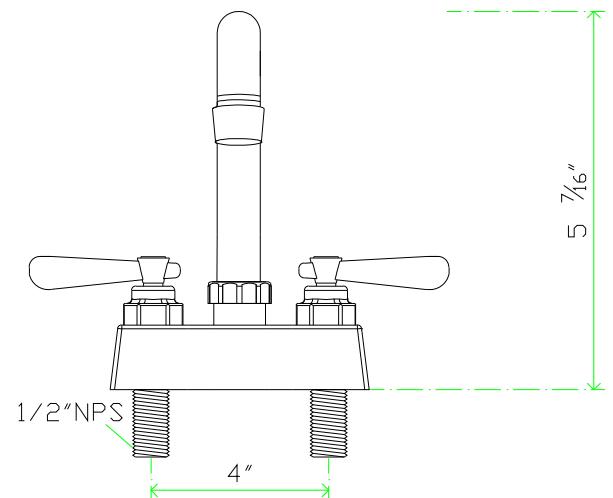

TECHNICAL SPECS

Model #	EFD4035GS	EFD4060GS	EFD4080SS	EFD4120SS
Mounting Type	Deck	Deck	Deck	Deck
Centers	4"	4"	4"	4"
Inlets	1/2" NPS	1/2" NPS	1/2" NPS	1/2" NPS
Spout Length	3-1/2"	6"	8"	12"
Faucet Height	9-1/4"	9-1/4"	4-3/4"	5-7/16"
Flow Rate	2 GPM	2 GPM	2 GPM	2 GPM
Water Temperature	Up To 140F	Up To 140F	Up To 140F	Up To 140F
Material	Brass	Brass	Brass	Brass
Finish	Chrome	Chrome	Chrome	Chrome
Spout Type	Swivel Gooseneck	Swivel Gooseneck	Swing	Swing
Handle Type	Lever Handle	Lever Handle	Lever Handle	Lever Handle
NSF Listing	YES	YES	YES	YES
Ship Weight / Unit	1.9lb	2.2lb	2lb	2.1lb
Ship Dimensions / Unit	8-5/8" x 4-3/4" x 2-3/4"	11-7/8" x 3-1/4" x 2-1/4"	9-5/8" x 5-7/16" x 2-5/16"	13-3/4" x 8-5/8" x 2-1/8"
Master Case Quantity	24	20	20	20
Master Case Dimensions	17-1/2" x 11-5/8" x 14-3/4"	24" x 15-1/16" x 11-7/16"	19-1/2" x 11-5/8" x 13-3/16"	20-7/8" x 15" x 10-3/4"
Master Case Weight	45.5lb	43.2lb	39.5lb	42.2lb

EFD4080SS

Front View

Side View

EFD4120SS

Front View

Side View

Intended For Commercial Use Only. Empura assumes no liability for component failure, factory defects or any other damages for units installed in non-commercial foodservice or residential applications.