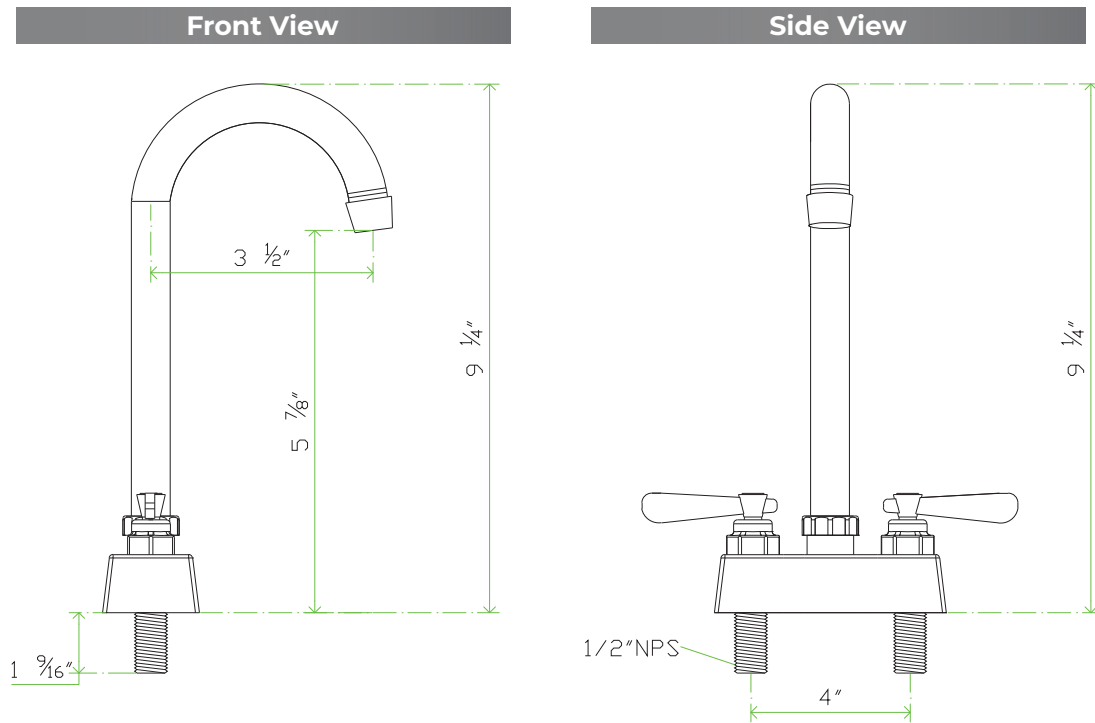

EFD4035GS

EFD4060GS