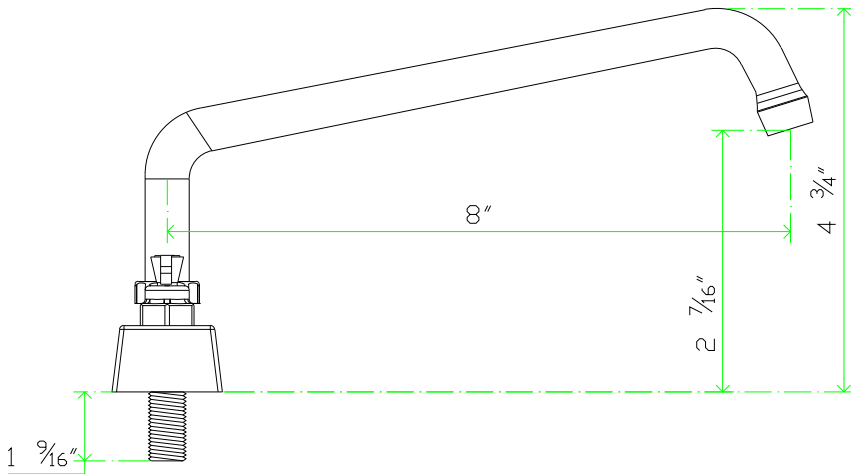

EFD4080SS

Front View