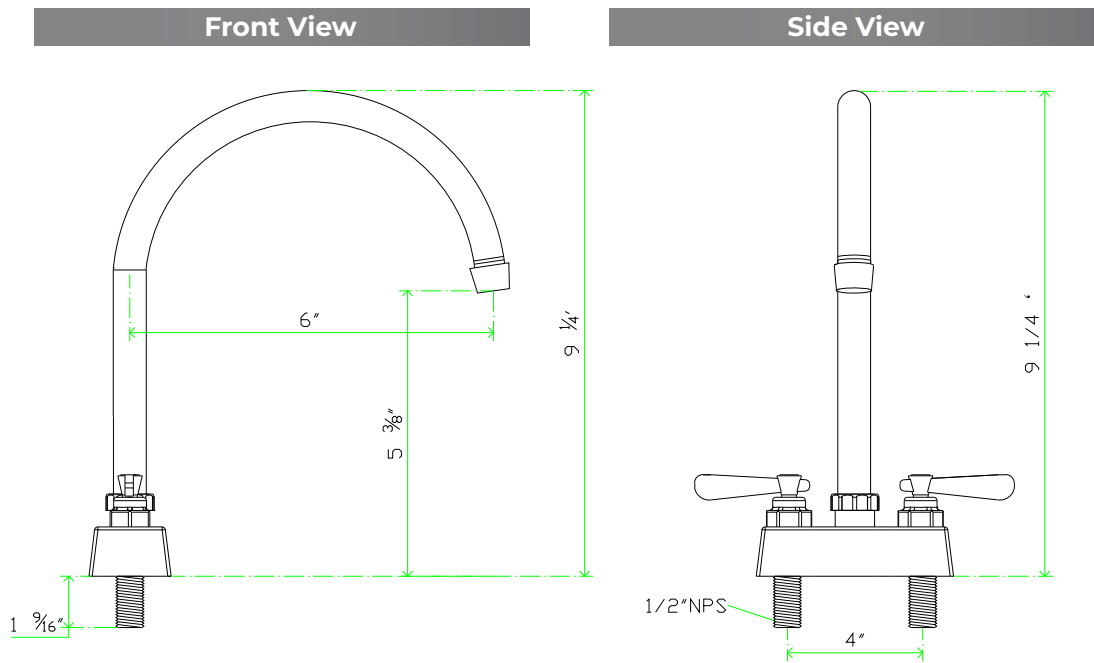

Intended For Commercial Use Only. Empura assumes no liability for component failure, factory defects or any other damages for units installed in non-commercial foodservice or residential applications.

Attention CA Residents: This product can expose you to chemicals including lead, which are known to the State of California to cause cancer, birth defects, or other reproductive harm. For more information, go to www.p65warnings.ca.gov.