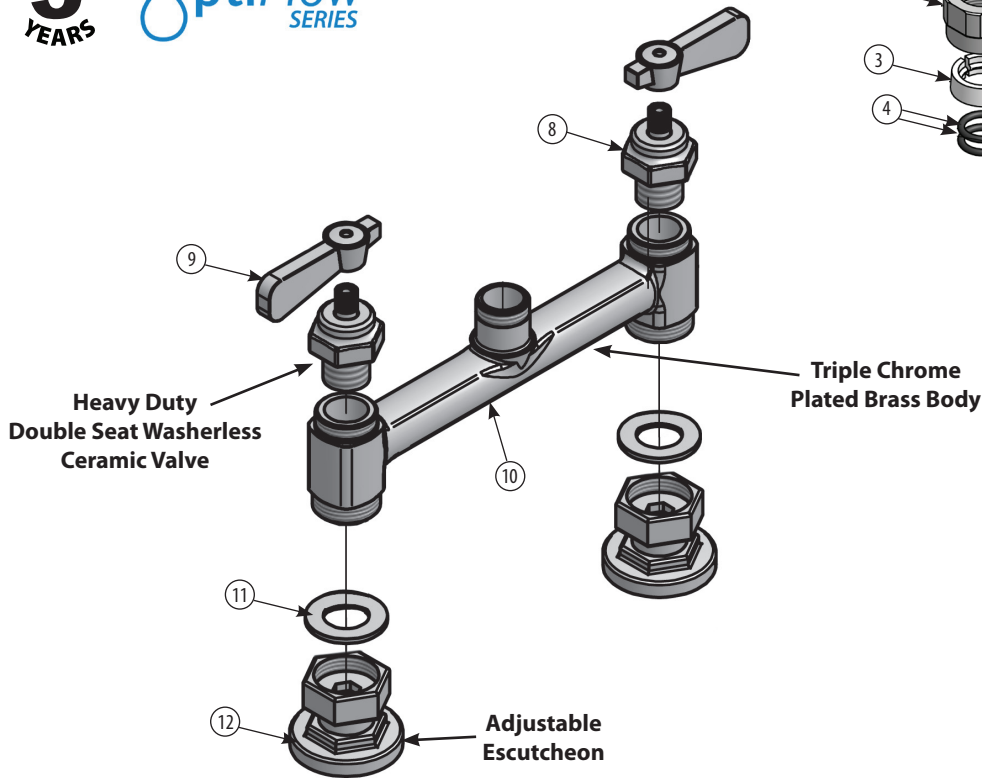

BKF-WBH
ADA Compliant
Wrist Blade Handles

BK-DMMK
Faucet Mounting Kit - *SOLD SEPARATELY*

Product Specifications:

- Heavy Duty Double Seat 1/4 Turn Ceramic Cartridges
- Color Coded Hot & Cold Indicators
- Double O-Ring Spout Seal
- High Polished Triple Dipped Chrome Finish
- Integral Check Valve
- Lead Free Compliant
- Full Replacement Parts Available

Product Detail:

Model Number	DIM. A	DIM. B	DIM. C
BKF8HD-3G-G	3.5" [90.0]	6.75" [171.4]	9.63" [244.4]
BKF8HD-5G-G	6" [150]	6.63" [168.2]	11.22" [284.9]
BKF8HD-8G-G	8.5" [215]	9.22" [234.1]	14.13" [358.7]

Certifications:

PRODUCT SPECIFICATION SHEET

RESOURCES

8" Deck Mount Heavy Duty Faucet with Gooseneck Spout

Model: BKF8HD-xG-G, Lead Free

Exploded Parts Detail:

Diagram #	Quantity	Part Number	Description
1	1	BKF-SPT-XX-G	Gooseneck Spout
2	1	BKF-SPT-NUT	Nut
3	1	BKF-SPT-SPACER	Spacer
4	1	BKF-SPT-ORING	Double O Ring
5	1	BKF-SPT-AER-W	Aerator Washer
6	1	BKF-SPT-AER	Aerator
7	1	BKF-AER-NOZZLE	Nozzle
8	2	BKF-HV/CV-G	Ceramic Valve
9	2	BK-SBH	Handle
10	1	BKF8HD-XX-G	Faucet Body
11	2	BKF-ESC-WASHER	Washer
12	2	BKF-ESC	Escutcheon

Optional Spouts & Parts:

Heavy Duty Gooseneck Spout
BKF-HSPT-3G-G, BKF-HSPT-5G-G
BKF-HSPT-8G-G

Heavy Duty DJ Swing Spout
BKF-HSPT-18-G

Heavy Duty Swing Spout
BKF-HSPT-6-G, BKF-HSPT-8-G
BKF-HSPT-10-G, BKF-HSPT-12-G
BKF-HSPT-14-G, BKF-HSPT-16-G