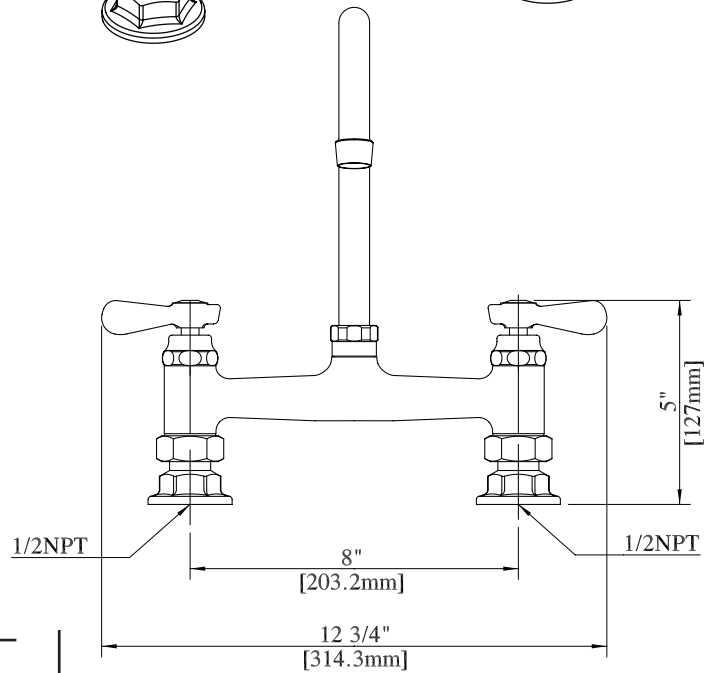

Use your smart phone to scan the above QR code to visit our website: www.bk-resources.com

8" Deck Mount Heavy Duty Faucet with Gooseneck Spout

Model: BKF8HD-xG-G, Lead Free

Options:

BKF-C414-VR
Vandal Resistant Aerator - .5 GPM

BKF-WBH
ADA Compliant
Wrist Blade Handles

BK-DMMK
Faucet Mounting Kit - *SOLD SEPARATELY*

Product Specifications:

- Heavy Duty Double Seat 1/4 Turn Ceramic Cartridges
- Color Coded Hot & Cold Indicators
- Double O-Ring Spout Seal
- High Polished Triple Dipped Chrome Finish
- Integral Check Valve
- Lead Free Compliant
- Full Replacement Parts Available

Product Detail:

Model Number	DIM. A	DIM. B	DIM. C
BKF8HD-3G-G	3.5" [90.0]	6.75" [171.4]	9.63" [244.4]
BKF8HD-5G-G	6" [150]	6.63" [168.2]	11.22" [284.9]
BKF8HD-8G-G	8.5" [215]	9.22" [234.1]	14.13" [358.7]

Certifications:

PRODUCT SPECIFICATION SHEET

RESOURCES

8" Deck Mount Heavy Duty Faucet with Gooseneck Spout

Model: BKF8HD-xG-G, Lead Free

Exploded Parts Detail:

Diagram #	Quantity	Part Number	Description
1	1	BKF-SPT-XX-G	Gooseneck Spout
2	1	BKF-SPT-NUT	Nut
3	1	BKF-SPT-SPACER	Spacer
4	1	BKF-SPT-ORING	Double O Ring
5	1	BKF-SPT-AER-W	Aerator Washer
6	1	BKF-SPT-AER	Aerator
7	1	BKF-AER-NOZZLE	Nozzle
8	2	BKF-HV/CV-G	Ceramic Valve
9	2	BK-SBH	Handle
10	1	BKF8HD-XX-G	Faucet Body
11	2	BKF-ESC-WASHER	Washer
12	2	BKF-ESC	Escutcheon