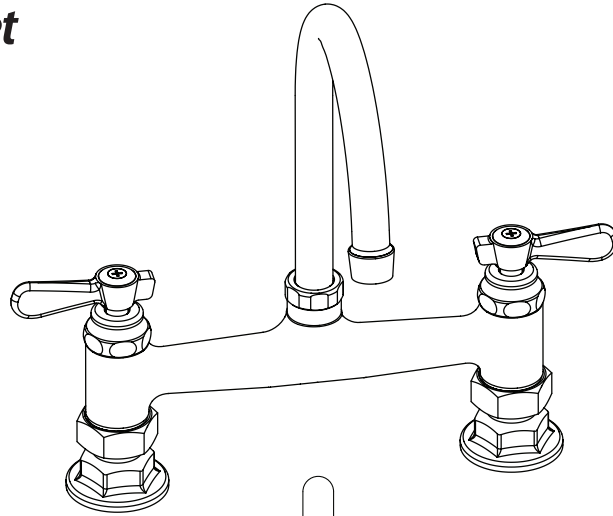

Use your smart phone to scan the above QR code to visit our website: www.bk-resources.com

8" Deck Mount Heavy Duty Faucet with Gooseneck Spout

Model: BKF8HD-xG-G, Lead Free

Options:

BKF-C414-VR
Vandal Resistant Aerator - .5 GPM

BKF-WBH
ADA Compliant
Wrist Blade Handles

BK-DMMK
Faucet Mounting Kit - *SOLD SEPARATELY*

Product Specifications:

- Heavy Duty Double Seat 1/4 Turn Ceramic Cartridges
- Color Coded Hot & Cold Indicators
- Double O-Ring Spout Seal
- High Polished Triple Dipped Chrome Finish
- Integral Check Valve
- Lead Free Compliant
- Full Replacement Parts Available

Product Detail:

Model Number	DIM. A	DIM. B	DIM. C
BKF8HD-3G-G	3.5" [90.0]	6.75" [171.4]	9.63" [244.4]
BKF8HD-5G-G	6" [150]	6.63" [168.2]	11.22" [284.9]
BKF8HD-8G-G	8.5" [215]	9.22" [234.1]	14.13" [358.7]

Certifications:

PRODUCT SPECIFICATION SHEET

RESOURCES

8" Deck Mount Heavy Duty Faucet with Gooseneck Spout

Model: BKF8HD-xG-G, Lead Free

Exploded Parts Detail:

Diagram #	Quantity	Part Number	Description
1	1	BKF-SPT-XX-G	Gooseneck Spout
2	1	BKF-SPT-NUT	Nut
3	1	BKF-SPT-SPACER	Spacer
4	1	BKF-SPT-ORING	Double O Ring
5	1	BKF-SPT-AER-W	Aerator Washer
6	1	BKF-SPT-AER	Aerator
7	1	BKF-AER-NOZZLE	Nozzle
8	2	BKF-HV/CV-G	Ceramic Valve
9	2	BK-SBH	Handle
10	1	BKF8HD-XX-G	Faucet Body
11	2	BKF-ESC-WASHER	Washer
12	2	BKF-ESC	Escutcheon