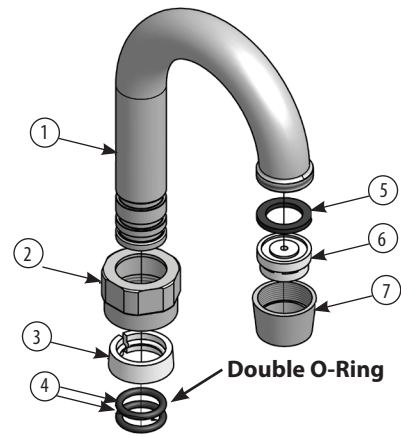

BKF-WBH
ADA Compliant
Wrist Blade Handles

BK-DMMK
Faucet Mounting Kit - *SOLD SEPARATELY*

Product Specifications:

- Heavy Duty Double Seat 1/4 Turn Ceramic Cartridges
- Color Coded Hot & Cold Indicators
- Double O-Ring Spout Seal
- High Polished Triple Dipped Chrome Finish
- Integral Check Valve
- Lead Free Compliant
- Full Replacement Parts Available

Product Detail:

Model Number	DIM. A	DIM. B	DIM. C
BKF8HD-3G-G	3.5" [90.0]	6.75" [171.4]	9.63" [244.4]
BKF8HD-5G-G	6" [150]	6.63" [168.2]	11.22" [284.9]
BKF8HD-8G-G	8.5" [215]	9.22" [234.1]	14.13" [358.7]

Certifications:

PRODUCT SPECIFICATION SHEET

RESOURCES

8" Deck Mount Heavy Duty Faucet with Gooseneck Spout

Model: BKF8HD-xG-G, Lead Free

Exploded Parts Detail:

Diagram #	Quantity	Part Number	Description
1	1	BKF-SPT-XX-G	Gooseneck Spout
2	1	BKF-SPT-NUT	Nut
3	1	BKF-SPT-SPACER	Spacer
4	1	BKF-SPT-ORING	Double O Ring
5	1	BKF-SPT-AER-W	Aerator Washer
6	1	BKF-SPT-AER	Aerator
7	1	BKF-AER-NOZZLE	Nozzle
8	2	BKF-HV/CV-G	Ceramic Valve
9	2	BK-SBH	Handle
10	1	BKF8HD-XX-G	Faucet Body
11	2	BKF-ESC-WASHER	Washer
12	2	BKF-ESC	Escutcheon

Optional Spouts & Parts:

Heavy Duty Gooseneck Spout
BKF-HSPT-3G-G, BKF-HSPT-5G-G
BKF-HSPT-8G-G

Heavy Duty DJ Swing Spout
BKF-HSPT-18-G

Heavy Duty Swing Spout
BKF-HSPT-6-G, BKF-HSPT-8-G
BKF-HSPT-10-G, BKF-HSPT-12-G
BKF-HSPT-14-G, BKF-HSPT-16-G