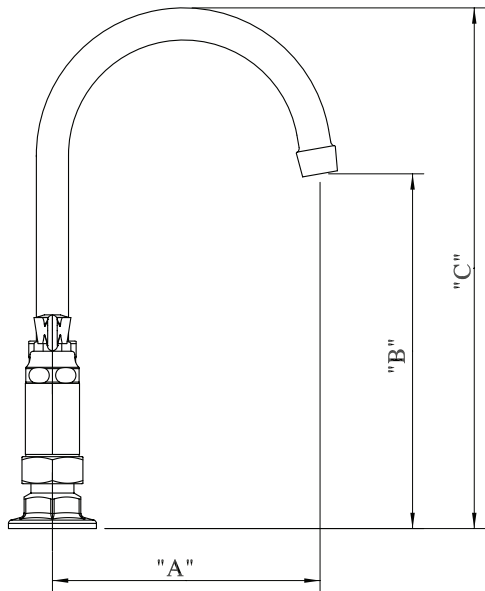

Use your smart phone to scan the above QR code to visit our website: www.bk-resources.com

8" Deck Mount Heavy Duty Faucet with Gooseneck Spout

Model: BKF8HD-xG-G, Lead Free

Options:

BKF-C414-VR
Vandal Resistant Aerator - .5 GPM

BKF-WBH
ADA Compliant
Wrist Blade Handles

BK-DMMK
Faucet Mounting Kit - *SOLD SEPARATELY*

Product Specifications:

- Heavy Duty Double Seat 1/4 Turn Ceramic Cartridges
- Color Coded Hot & Cold Indicators
- Double O-Ring Spout Seal
- High Polished Triple Dipped Chrome Finish
- Integral Check Valve
- Lead Free Compliant
- Full Replacement Parts Available

Product Detail:

Model Number	DIM. A	DIM. B	DIM. C
BKF8HD-3G-G	3.5" [90.0]	6.75" [171.4]	9.63" [244.4]
BKF8HD-5G-G	6" [150]	6.63" [168.2]	11.22" [284.9]
BKF8HD-8G-G	8.5" [215]	9.22" [234.1]	14.13" [358.7]

Certifications:

PRODUCT SPECIFICATION SHEET

RESOURCES

8" Deck Mount Heavy Duty Faucet with Gooseneck Spout

Model: BKF8HD-xG-G, Lead Free

Exploded Parts Detail:

Diagram #	Quantity	Part Number	Description
1	1	BKF-SPT-XX-G	Gooseneck Spout
2	1	BKF-SPT-NUT	Nut
3	1	BKF-SPT-SPACER	Spacer
4	1	BKF-SPT-ORING	Double O Ring
5	1	BKF-SPT-AER-W	Aerator Washer
6	1	BKF-SPT-AER	Aerator
7	1	BKF-AER-NOZZLE	Nozzle
8	2	BKF-HV/CV-G	Ceramic Valve
9	2	BK-SBH	Handle
10	1	BKF8HD-XX-G	Faucet Body
11	2	BKF-ESC-WASHER	Washer
12	2	BKF-ESC	Escutcheon