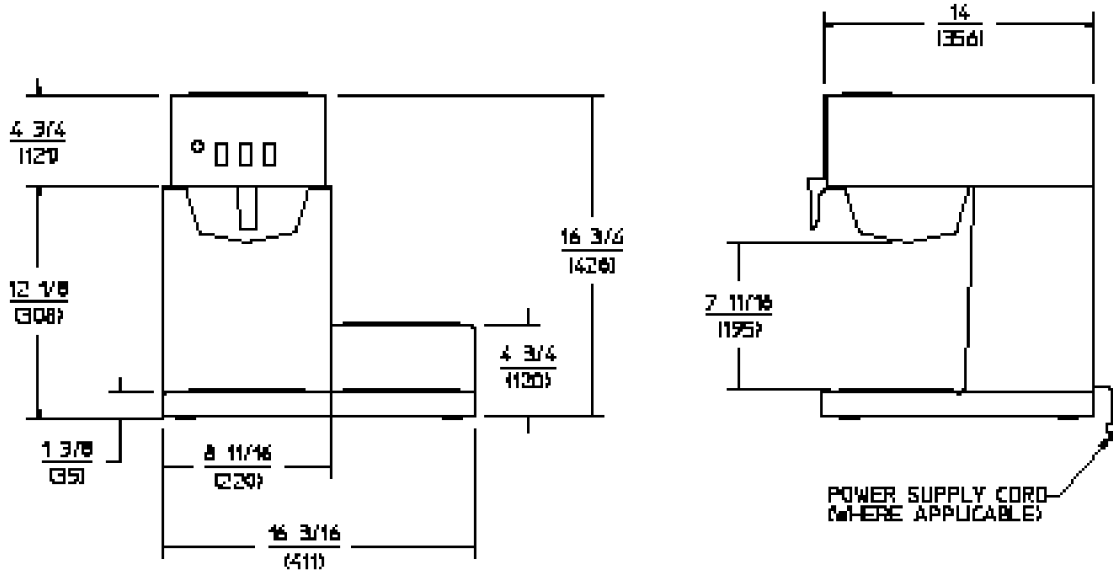

Accessories

Bloomfield offers a full line of coffee warmers, grinders and glass decanters.

3-STATION POUR-OVER LO-PROFILE® COFFEE BREWER

DIMENSIONS: INCH
(MM)

SPECIFICATIONS:

MODELS	WATTS	VOLTS	AMPS	PHASE	POWER SUPPLY CORD
8571-D3	1800	120	15	SINGLE	NEMA 5-15P
🇨🇦 8571CA	1500	120	12.5	SINGLE	NEMA 5-15P
🌐 8571KO	1800	220	8.1	SINGLE	SUPPLIED
🇪🇺 8571EU/UK	2100	220-240	9.1	SINGLE	SUPPLIED
🌐 8571AU	2100	240	8.8	SINGLE	SUPPLIED