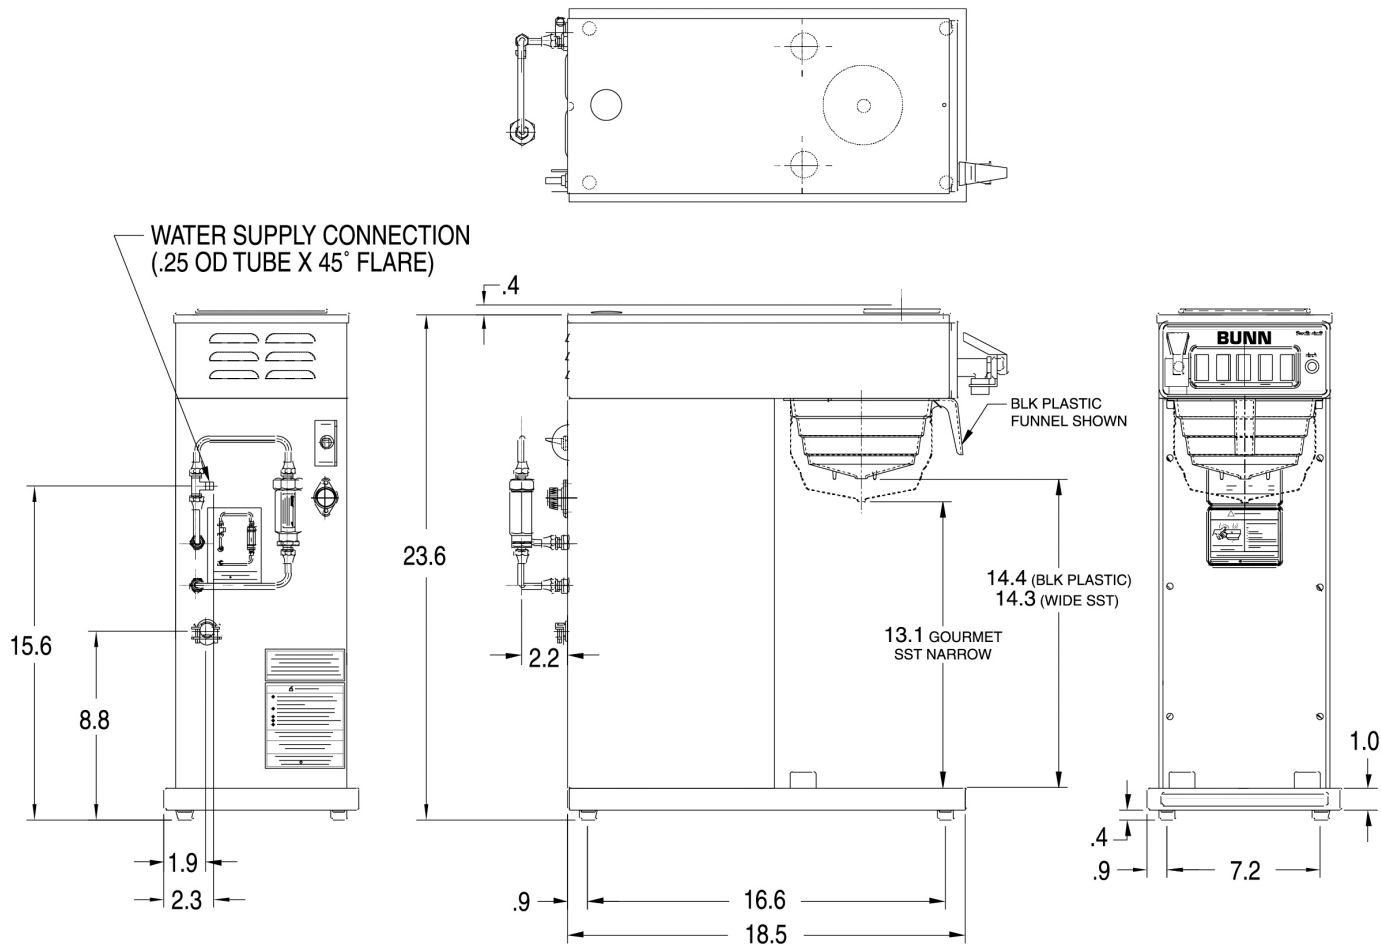

Last Updated:
08/23/2023

	Unit			Shipping				
	Height	Width	Depth	Height	Width	Depth	Weight	Volume
English	23.6 in.	9.0 in.	22.5 in.	29.0 in.	11.9 in.	25.8 in.	35.200 lbs	5.145 ft ³
Metric	59.9 cm	22.9 cm	57.2 cm	73.7 cm	30.2 cm	65.6 cm	15.967 kgs	0.146 m ³